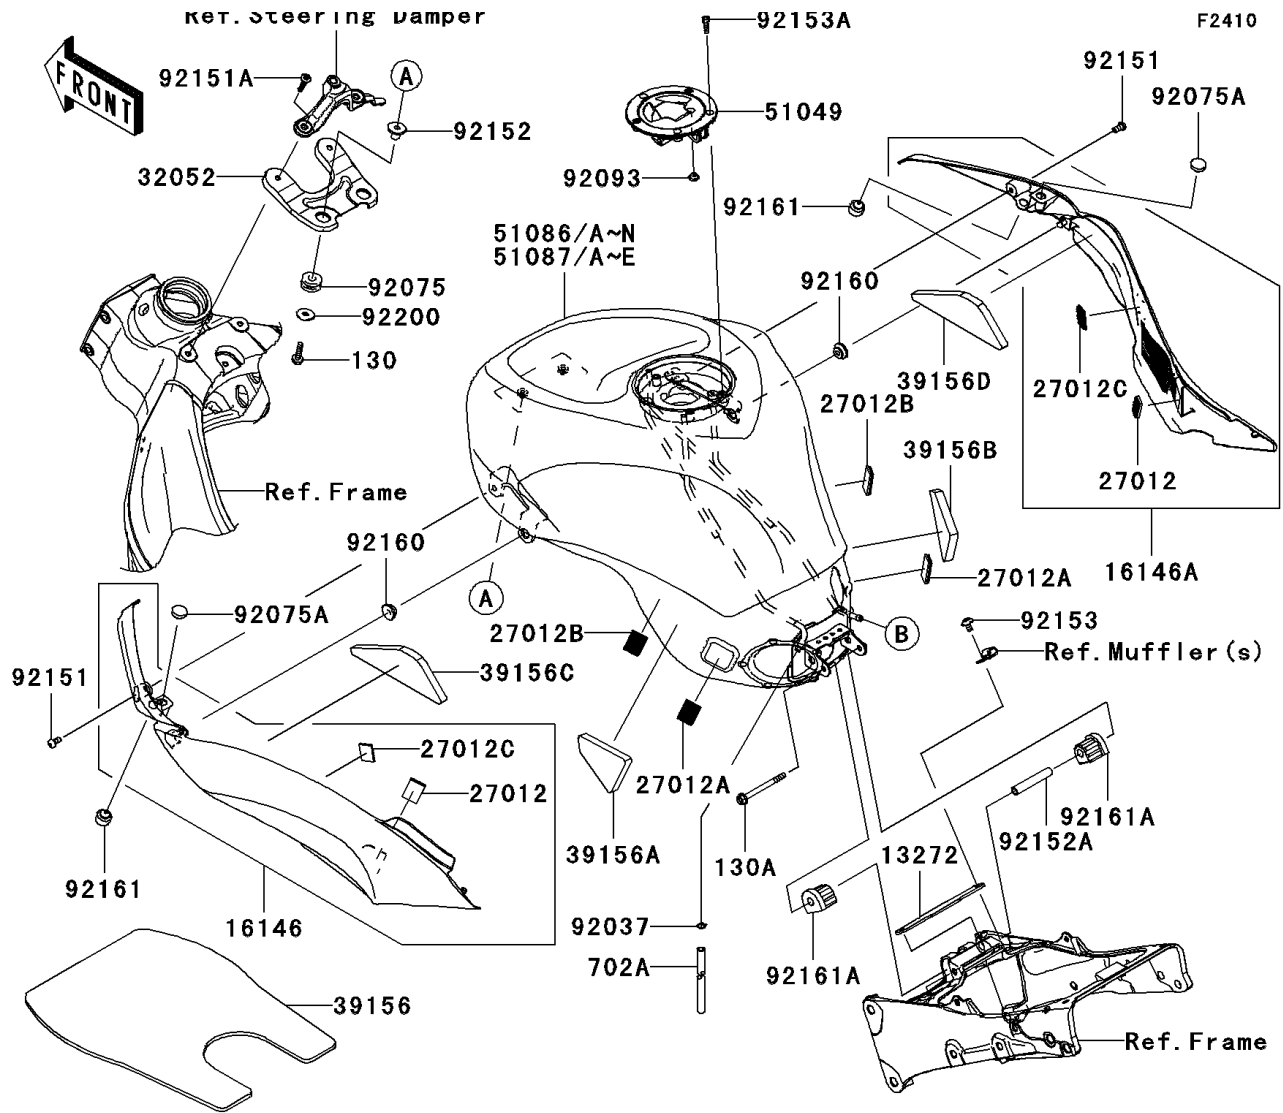

2011 NINJA® ZX™-6R PARTS DIAGRAM

Fuel Tank