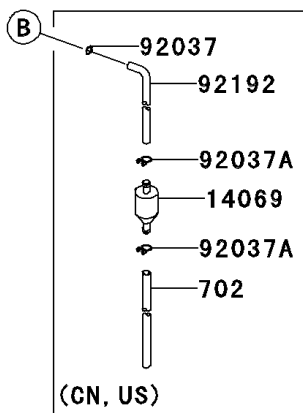

2011 NINJA® ZX™-6R PARTS DIAGRAM

Fuel Tank