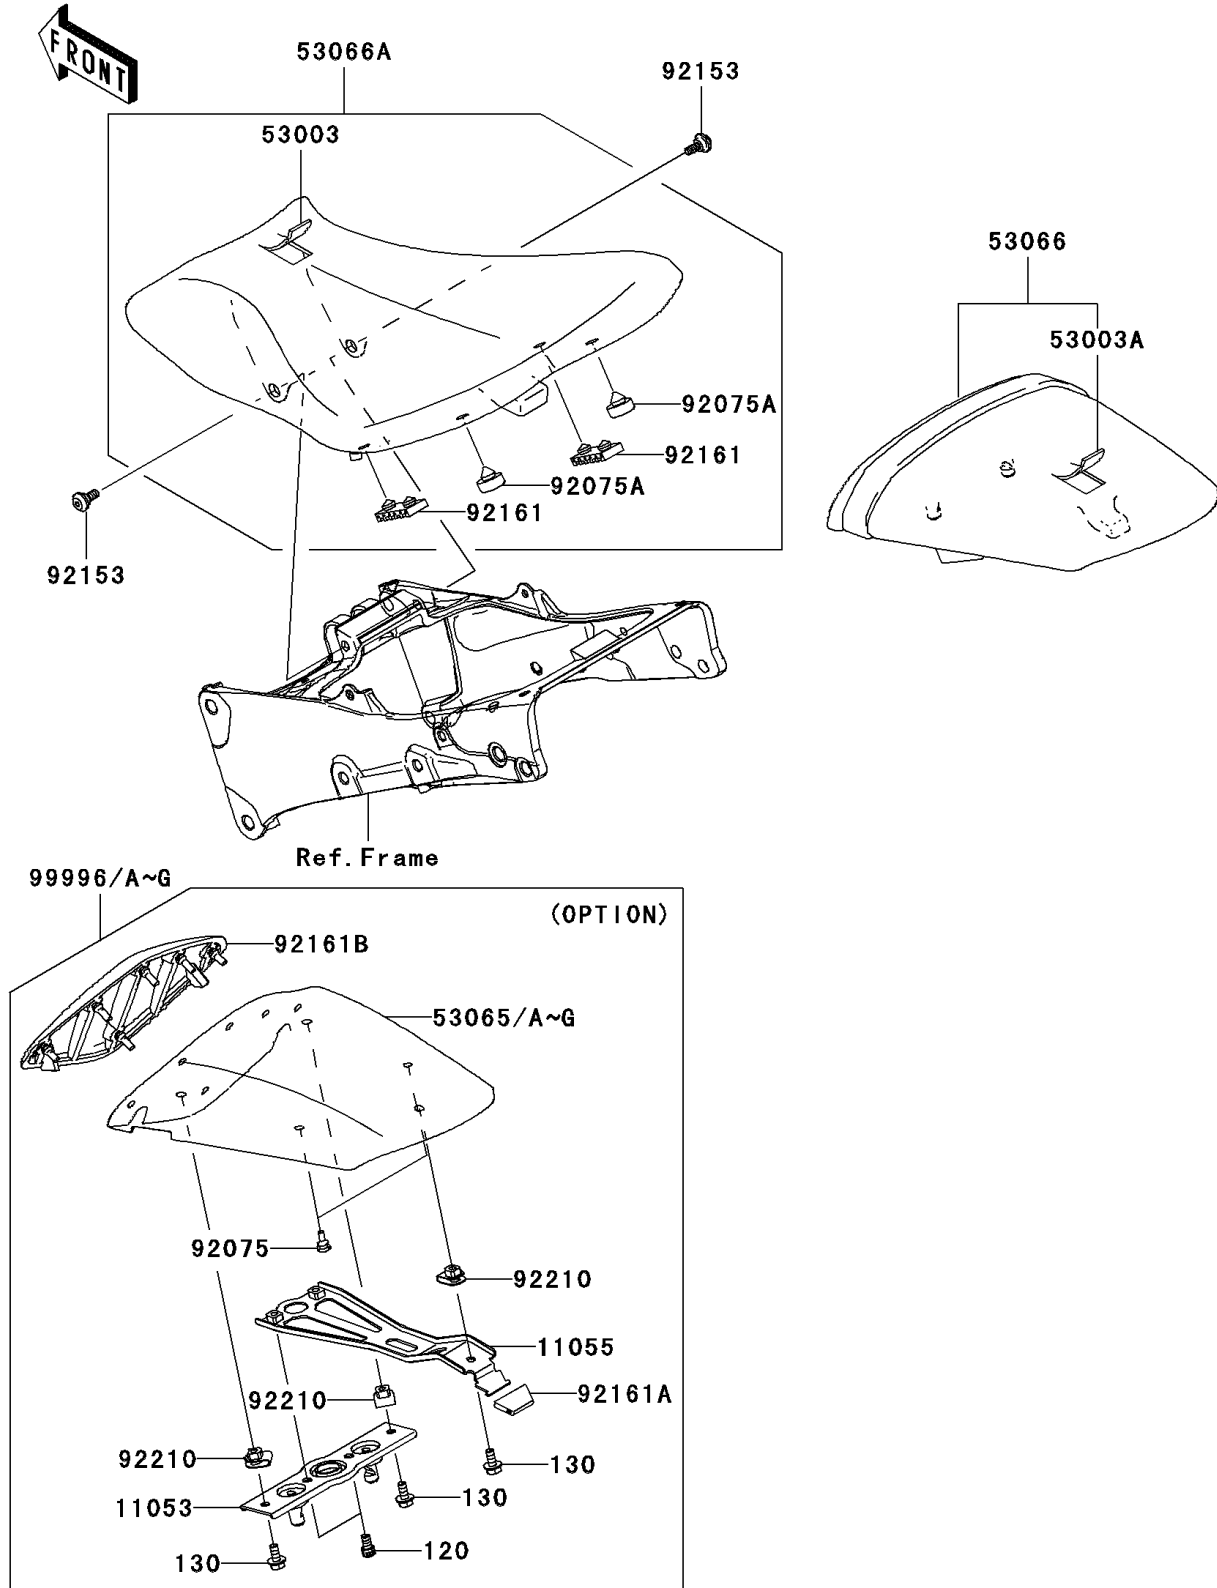

2009 Ninja® ZX™-6R PARTS DIAGRAM

Seat(R9F/RAF-RBF)

F2510

2009 Ninja® ZX™-6R PARTS LIST

Seat(R9F/RAF-RBF)

| ITEM NAME | PART NUMBER | QUANTITY |
|---|----------------|----------|
| BRACKET,SEAT LOCK STRIKER (Ref # 11053) | 11053-0386 | 1 |
| BRACKET,SEAT COVER (Ref # 11055) | 11055-0871 | 1 |
| LEATHER,FRONT SEAT,BLACK (Ref # 53003) | 53003-0120-MA | 1 |
| LEATHER,REAR SEAT,BLACK (Ref # 53003A) | 53003-0121-MA | 1 |
| COVER SEAT,M.D,BLACK (Ref # 53065A) | 53065-0017-17K | 1 |
| COVER SEAT,C.B.ORANGE (Ref # 53065B) | 53065-0017-17L | 1 |
| COVER SEAT,C.S.BLUE (Ref # 53065D) | 53065-0017-25V | 1 |
| COVER SEAT,L.GREEN (Ref # 53065G) | 53065-0017-777 | 1 |
| SEAT,RR,LEATHER BLK+BAND BLK (Ref # 53066) | 53066-0189-12Y | 1 |
| SEAT-ASSY,FR,BLACK (Ref # 53066A) | 53066-0246-MA | 1 |
| DAMPER (Ref # 92075) | 92075-1808 | 2 |
| DAMPER (Ref # 92075A) | 92075-1927 | 2 |
| BOLT,SOCKET,6MM (Ref # 92153) | 92153-0489 | 2 |
| DAMPER,SEAT (Ref # 92161) | 92161-0149 | 2 |
| DAMPER (Ref # 92161A) | 92161-0629 | 1 |
| DAMPER,SEAT COVER (Ref # 92161B) | 92161-0697 | 1 |
| NUT,6MM (Ref # 92210) | 92210-0277 | 3 |
| BOLT-SOCKET,6X10 (Ref # 120) | 120CA0610 | 2 |
| BOLT-FLANGED,6X14 (Ref # 130) | 130BA0614 | 3 |
| KIT,SINGLE SEAT COVER,BLACK (Ref # 99996A) | 99996-1361-17K | 1 |
| KIT,SINGLE SEAT COVER,ORANGE (Ref # 99996B) | 99996-1361-17L | 1 |
| KIT,SINGLE SEAT COVER,C.S.BLUE (Ref # 99996D) | 99996-1361-25V | 1 |
| KIT,SINGLE SEAT COVER,L.GREEN (Ref # 99996G) | 99996-1361-777 | 1 |