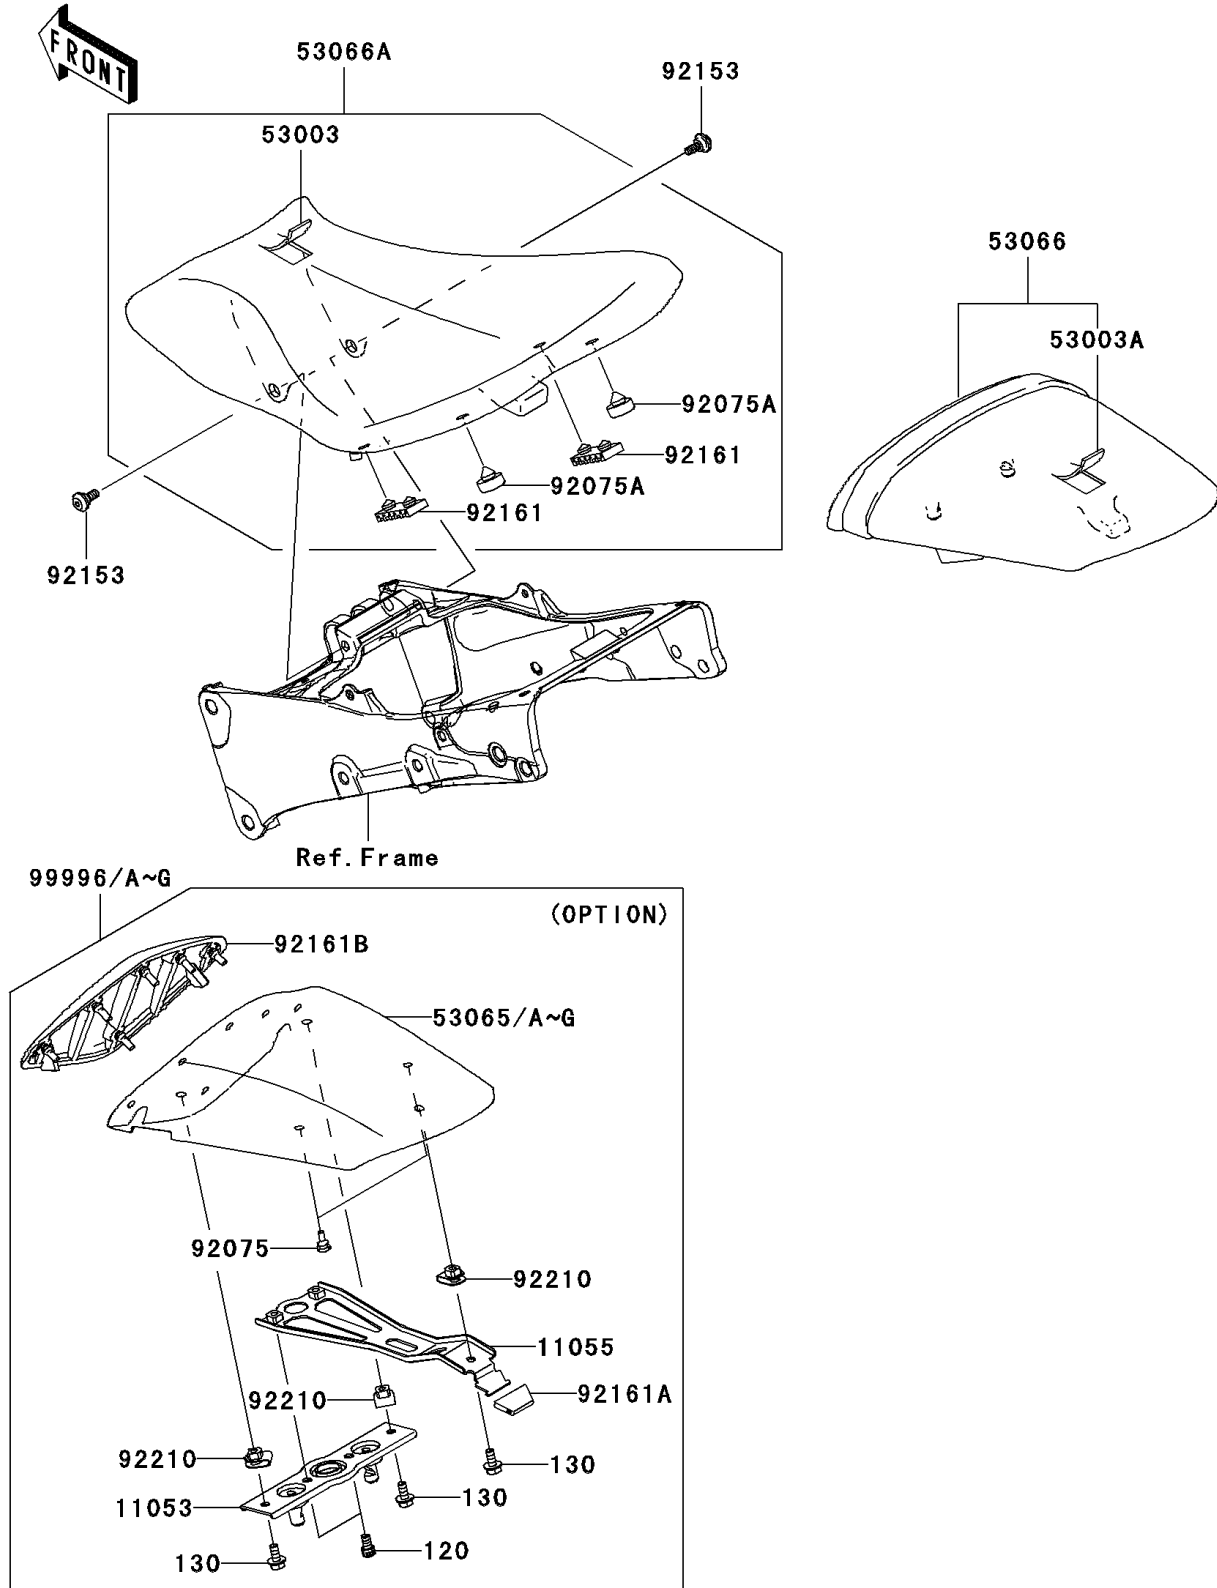

2010 Ninja® ZX™-6R PARTS DIAGRAM

Seat(R9F/RAF-RBF)

F2510

2010 Ninja® ZX™-6R PARTS LIST

Seat(R9F/RAF-RBF)

ITEM NAME	PART NUMBER	QUANTITY
BRACKET,SEAT LOCK STRIKER (Ref # 11053)	11053-0386	1
BRACKET,SEAT COVER (Ref # 11055)	11055-0871	1
LEATHER,FRONT SEAT,BLACK (Ref # 53003)	53003-0120-MA	1
LEATHER,REAR SEAT,BLACK (Ref # 53003A)	53003-0121-MA	1
COVER SEAT,M.S.BLACK (Ref # 53065E)	53065-0017-660	1
SEAT,RR,LEATHER BLK+BAND BLK (Ref # 53066)	53066-0189-12Y	1
SEAT-ASSY,FR,BLACK (Ref # 53066A)	53066-0246-MA	1
DAMPER (Ref # 92075)	92075-1808	2
DAMPER (Ref # 92075A)	92075-1927	2
BOLT,SOCKET,6MM (Ref # 92153)	92153-0489	2
DAMPER,SEAT (Ref # 92161)	92161-0149	2
DAMPER (Ref # 92161A)	92161-0629	1
DAMPER,SEAT COVER (Ref # 92161B)	92161-0697	1
NUT,6MM (Ref # 92210)	92210-0277	3
BOLT-SOCKET,6X10 (Ref # 120)	120CA0610	2
BOLT-FLANGED,6X14 (Ref # 130)	130BA0614	3
KIT,SINGLE SEAT COVER,BLACK (Ref # 99996E)	99996-1361-660	1