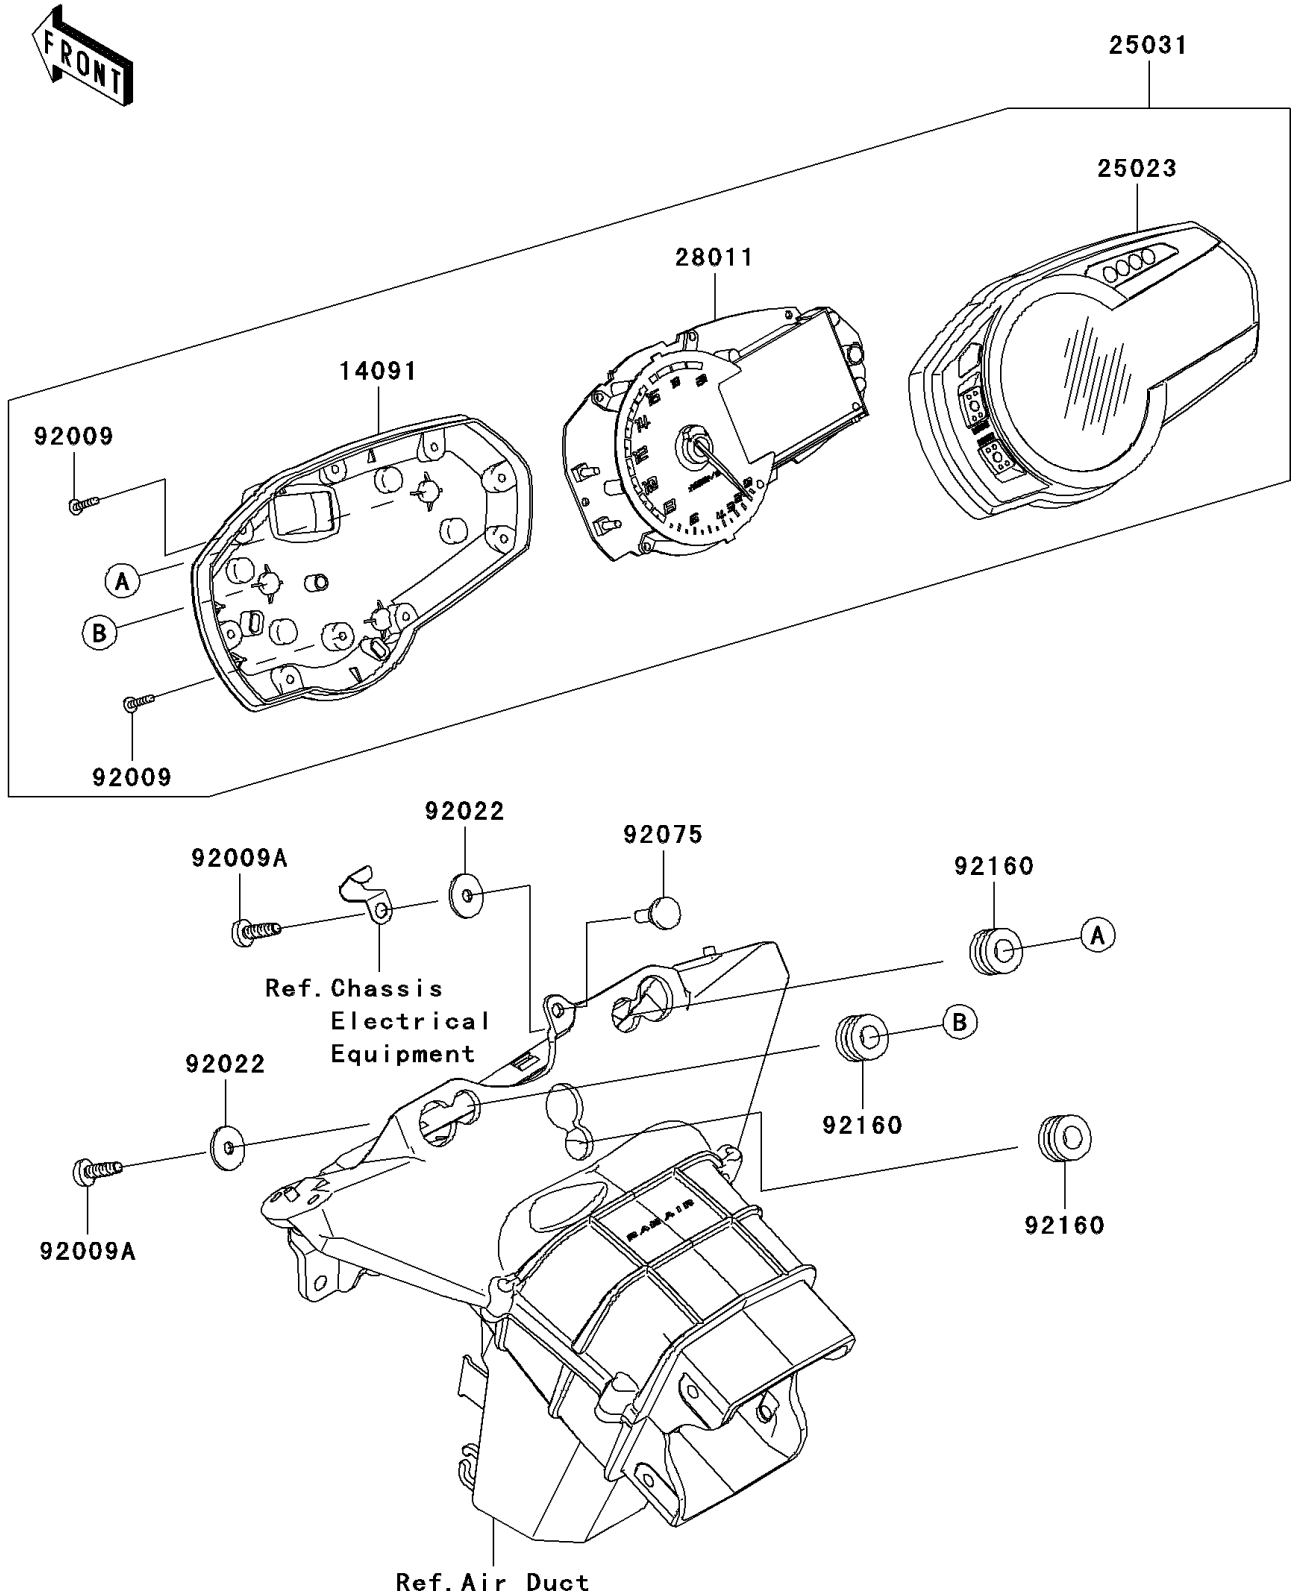

2009 Ninja® ZX™-6R PARTS DIAGRAM

Meter(s)

F2530

2009 Ninja® ZX™-6R PARTS LIST

Meter(s)

ITEM NAME	PART NUMBER	QUANTITY
COVER,METER,LWR (Ref # 14091)	14091-1739	1
COVER-METER CASE,UPP (Ref # 25023)	25023-0047	1
METER-ASSY,TACHO&LCD (Ref # 25031)	25031-0241	1
METER,TACHO&LCD (Ref # 28011)	28011-0137	1
SCREW,TAPPING,3X16 (Ref # 92009)	92009-1164	9
SCREW,TAPPING,5X14 (Ref # 92009A)	92009-1197	2
WASHER,5.5X20X1.2 (Ref # 92022)	92022-1405	2
DAMPER (Ref # 92075)	92075-1808	1
DAMPER (Ref # 92160)	92160-1167	3