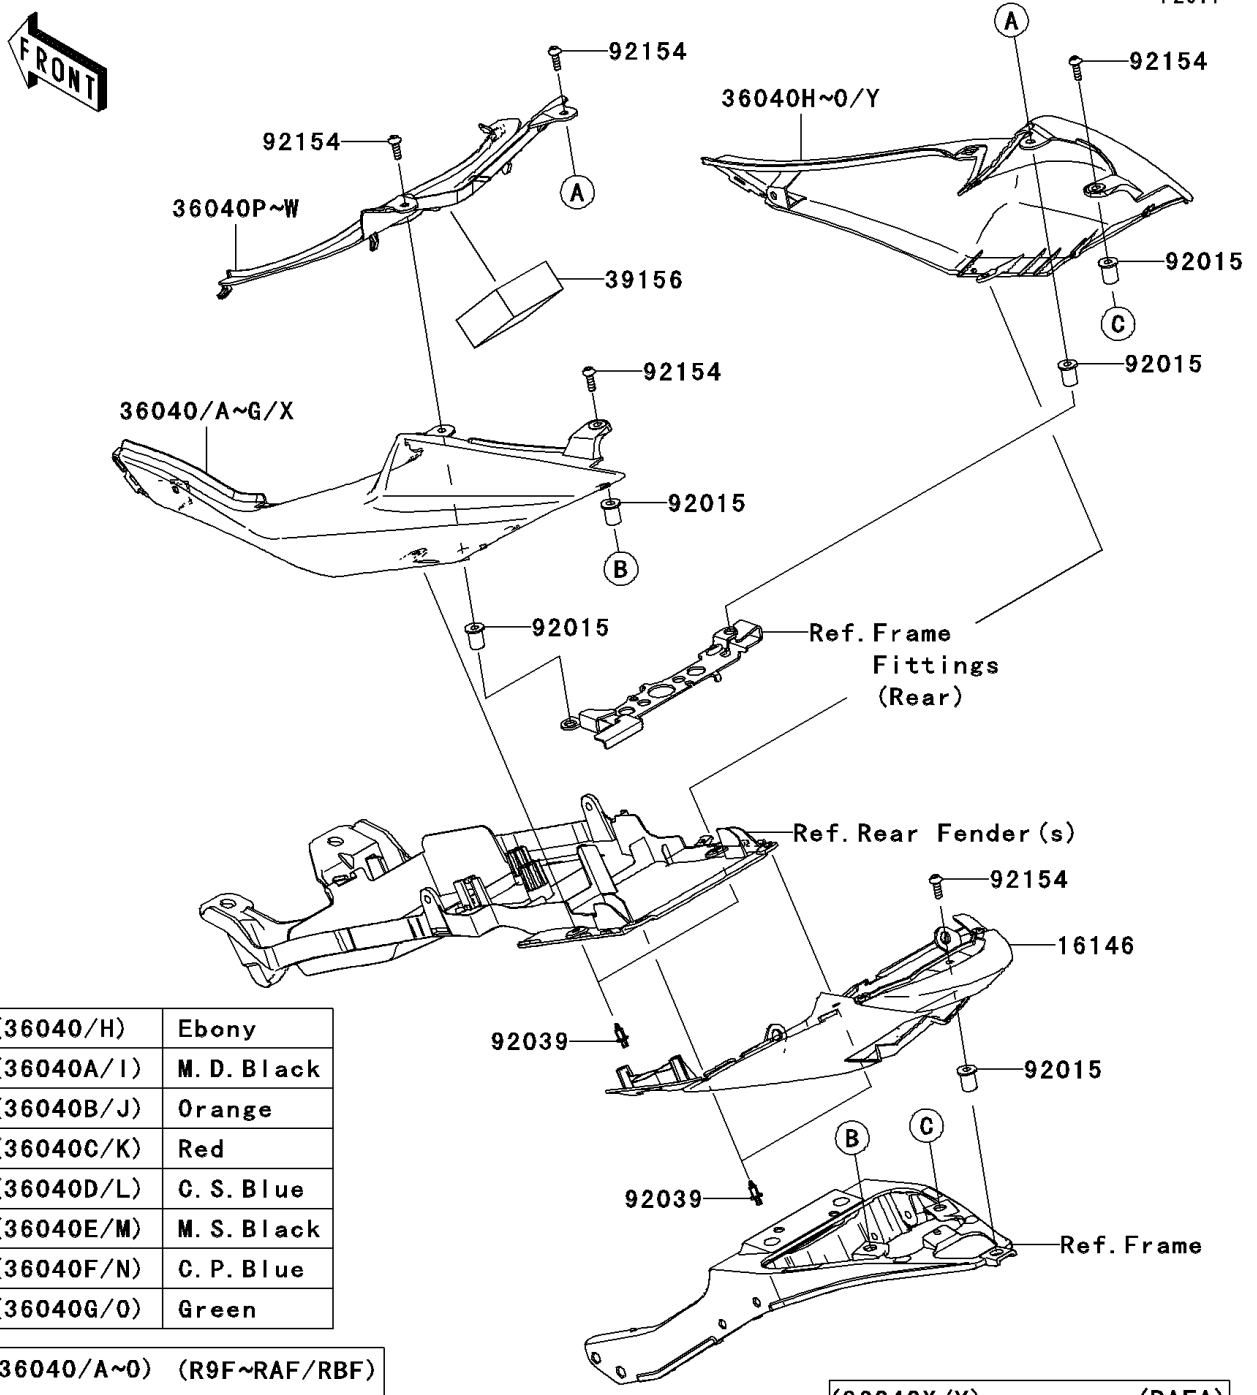

2009 Ninja® ZX™-6R PARTS DIAGRAM

Side Covers

F2611

(36040/H)	Ebony
(36040A/I)	M. D. Black
(36040B/J)	Orange
(36040C/K)	Red
(36040D/L)	C. S. Blue
(36040E/M)	M. S. Black
(36040F/N)	C. P. Blue
(36040G/O)	Green

(36040/A~O) (R9F~RAF/RBF)

WOD

(36040X/Y) (RAFA)

WD

2009 Ninja® ZX™-6R PARTS LIST

Side Covers

ITEM NAME	PART NUMBER	QUANTITY
COVER-ASSY,TAIL LAMP,F.BLACK (Ref # 16146)	16146-0086-6Z	1
COVER-TAIL,LH,M.D,BLACK (Ref # 36040A)	36040-0087-17K	1
COVER-TAIL,LH,C.B.ORANGE (Ref # 36040B)	36040-0087-17L	1
COVER-TAIL,LH,C.S.BLUE (Ref # 36040D)	36040-0087-25V	1
COVER-TAIL,LH,L.GREEN (Ref # 36040G)	36040-0087-777	1
COVER-TAIL,RH,M.D,BLACK (Ref # 36040I)	36040-0088-17K	1
COVER-TAIL,RH,C.B.ORANGE (Ref # 36040J)	36040-0088-17L	1
COVER-TAIL,RH,C.S.BLUE (Ref # 36040L)	36040-0088-25V	1
COVER-TAIL,RH,L.GREEN (Ref # 36040O)	36040-0088-777	1
COVER-TAIL,CNT,M.D.BLACK (Ref # 36040Q)	36040-0093-17K	1
COVER-TAIL,CNT,C.B.ORANGE (Ref # 36040R)	36040-0093-17L	1
COVER-TAIL,CNT,C.S.BLUE (Ref # 36040T)	36040-0093-25V	1
COVER-TAIL,CNT,L.GREEN (Ref # 36040W)	36040-0093-777	1
PAD,CNT COVER (Ref # 39156)	39156-0529	1
NUT,WELL,5MM (Ref # 92015)	92015-1757	5
RIVET (Ref # 92039)	92039-0068	4
BOLT,SOCKET,5X16 (Ref # 92154)	92154-0209	5