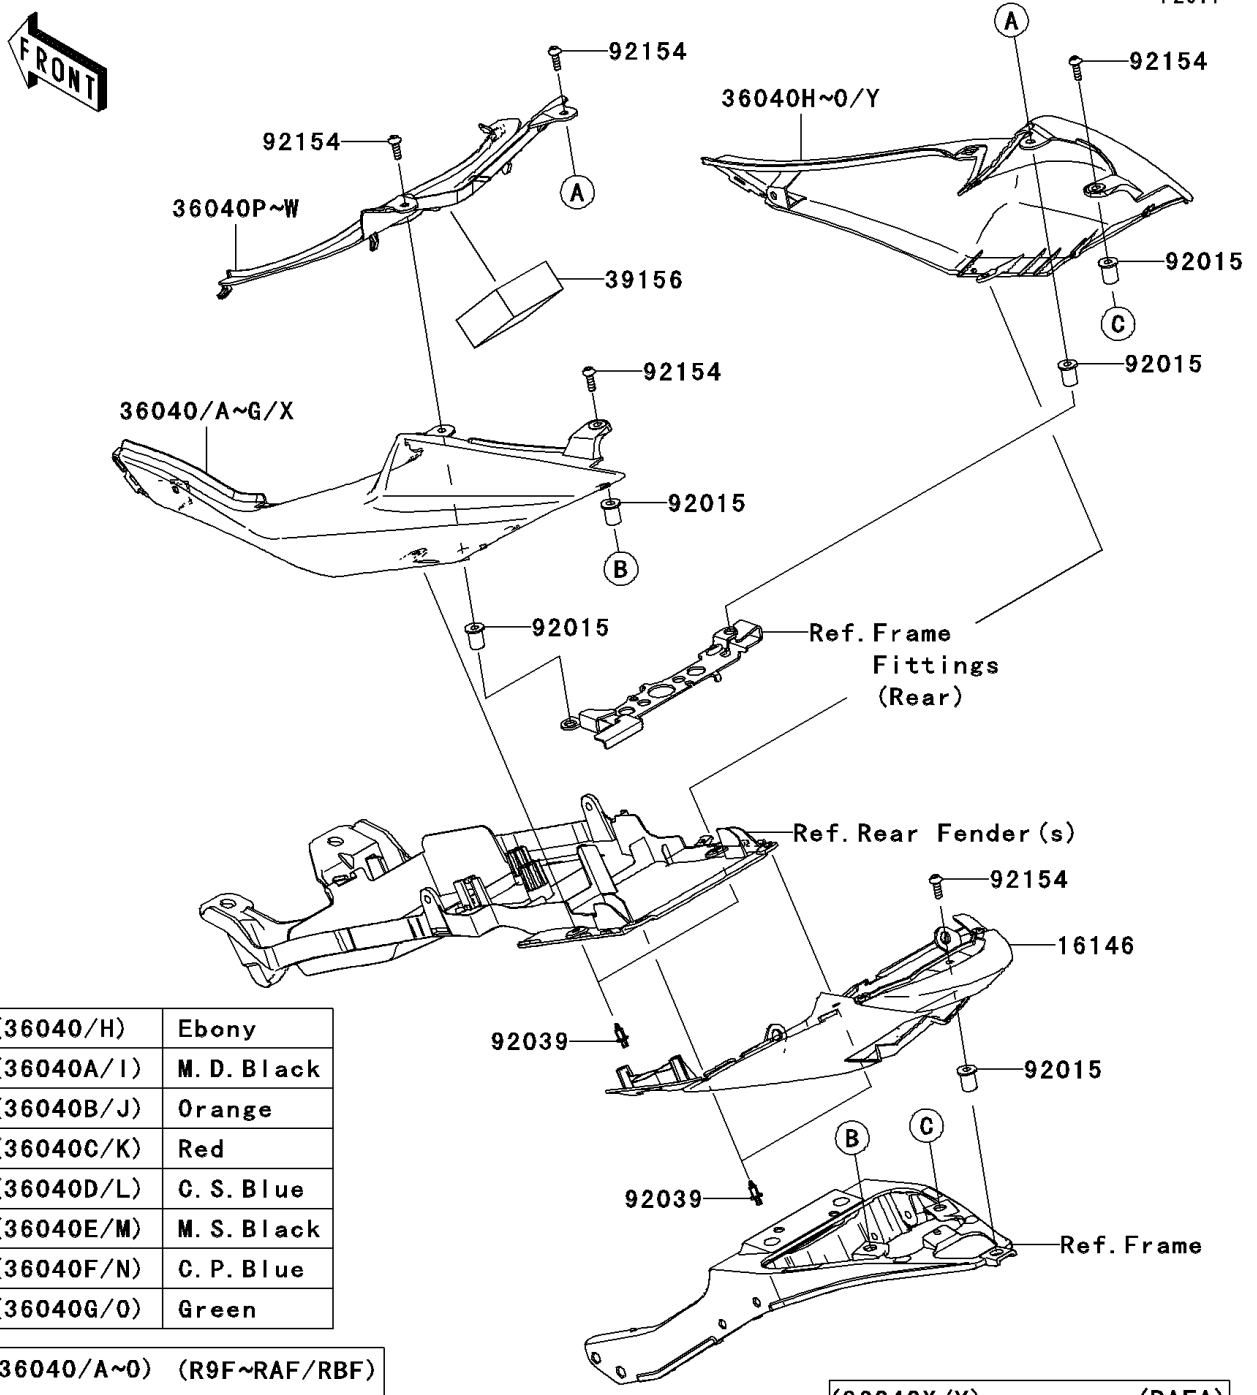

# 2010 Ninja® ZX™-6R PARTS DIAGRAM

Side Covers

F2611

(36040/H)	Ebony
(36040A/I)	M. D. Black
(36040B/J)	Orange
(36040C/K)	Red
(36040D/L)	C. S. Blue
(36040E/M)	M. S. Black
(36040F/N)	C. P. Blue
(36040G/O)	Green

(36040/A~O) (R9F~RAF/RBF)

WOD

(36040X/Y) (RAFA)

WD

## 2010 Ninja® ZX™-6R PARTS LIST

### Side Covers

ITEM NAME	PART NUMBER	QUANTITY
COVER-ASSY,TAIL LAMP,F.BLACK (Ref # 16146)	16146-0086-6Z	1
COVER-TAIL,LH,P.RED (Ref # 36040C)	36040-0087-234	1
COVER-TAIL,LH,M.S.BLACK (Ref # 36040E)	36040-0087-660	1
COVER-TAIL,RH,P.RED (Ref # 36040K)	36040-0088-234	1
COVER-TAIL,RH,M.S.BLACK (Ref # 36040M)	36040-0088-660	1
COVER-TAIL,CNT,P.RED (Ref # 36040S)	36040-0093-234	1
COVER-TAIL,CNT,M.S.BLACK (Ref # 36040U)	36040-0093-660	1
PAD,CNT COVER (Ref # 39156)	39156-0529	1
NUT,WELL,5MM (Ref # 92015)	92015-1757	5
RIVET (Ref # 92039)	92039-0068	4
BOLT,SOCKET,5X16 (Ref # 92154)	92154-0209	5