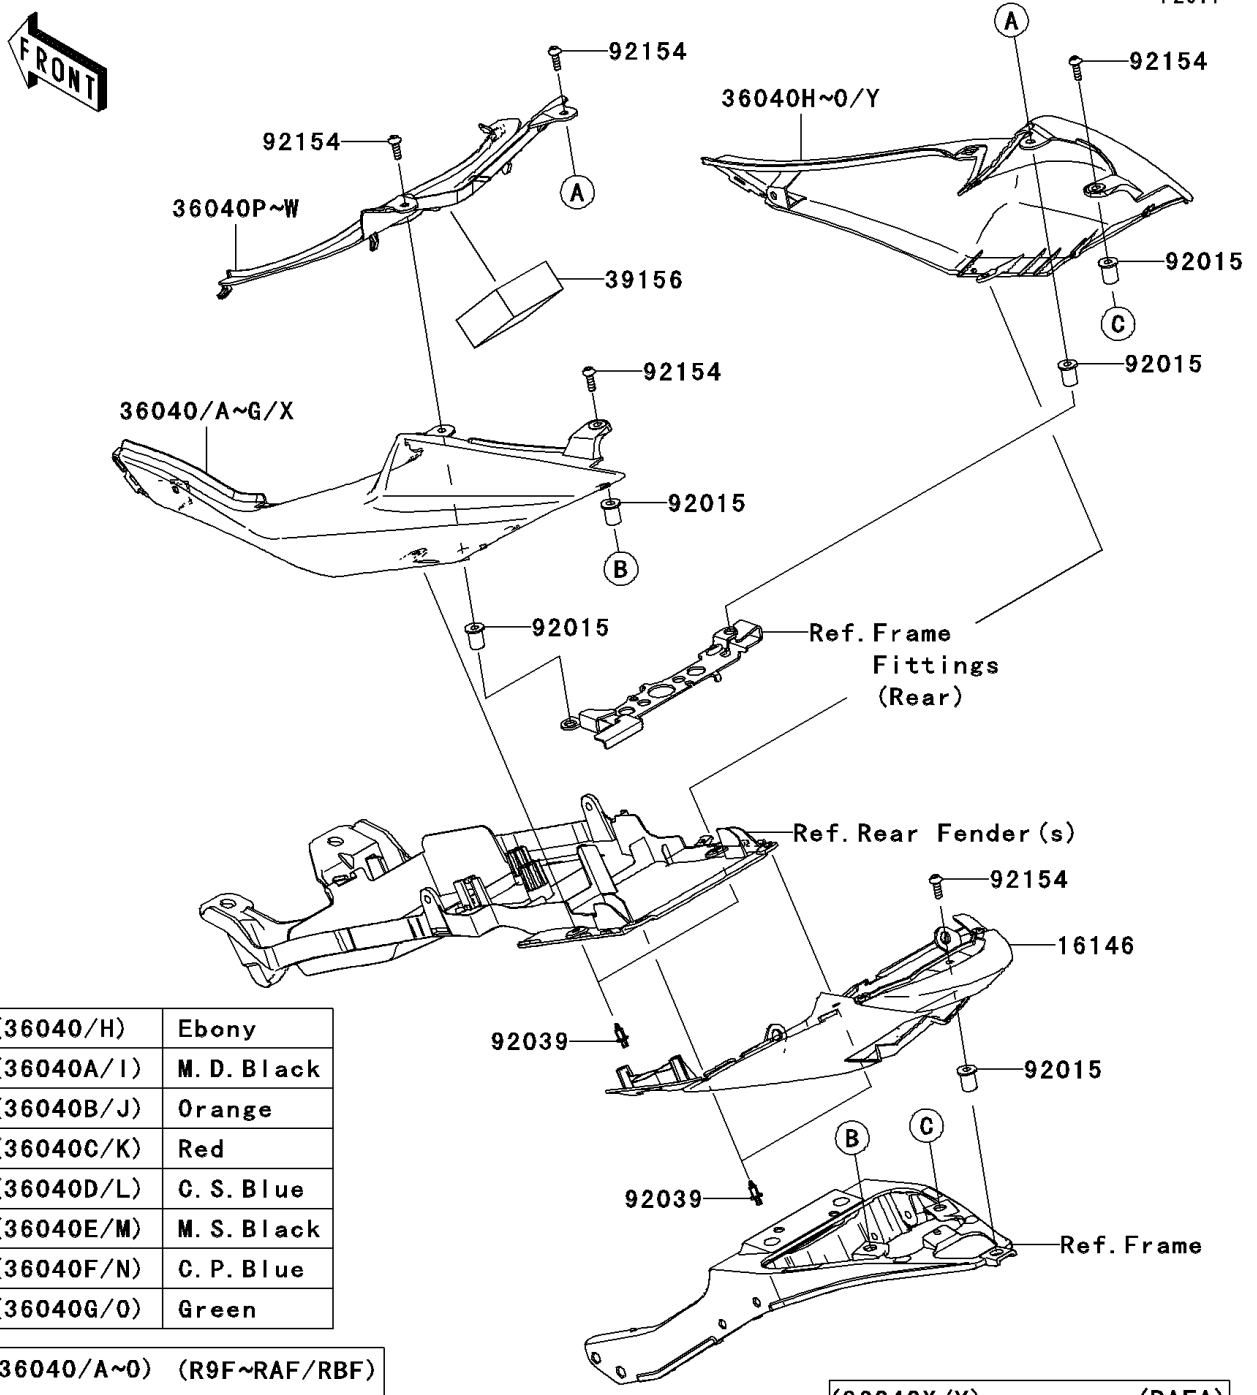

2010 Ninja® ZX™-6R PARTS DIAGRAM

Side Covers

F2611

(36040/H)	Ebony
(36040A/I)	M. D. Black
(36040B/J)	Orange
(36040C/K)	Red
(36040D/L)	C. S. Blue
(36040E/M)	M. S. Black
(36040F/N)	C. P. Blue
(36040G/O)	Green

(36040/A~O) (R9F~RAF/RBF)

WOD

(36040X/Y) (RAFA)

WD

2010 Ninja® ZX™-6R PARTS LIST

Side Covers

ITEM NAME	PART NUMBER	QUANTITY
COVER-ASSY,TAIL LAMP,F.BLACK (Ref # 16146)	16146-0086-6Z	1
COVER-TAIL,CNT,M.S.BLACK (Ref # 36040U)	36040-0093-660	1
COVER-TAIL,M.S.BLACK (Ref # 36040X)	36040-5268-660	1
COVER-TAIL,M.S.BLACK (Ref # 36040Y)	36040-5269-660	1
PAD,CNT COVER (Ref # 39156)	39156-0529	1
NUT,WELL,5MM (Ref # 92015)	92015-1757	5
RIVET (Ref # 92039)	92039-0068	4
BOLT,SOCKET,5X16 (Ref # 92154)	92154-0209	5