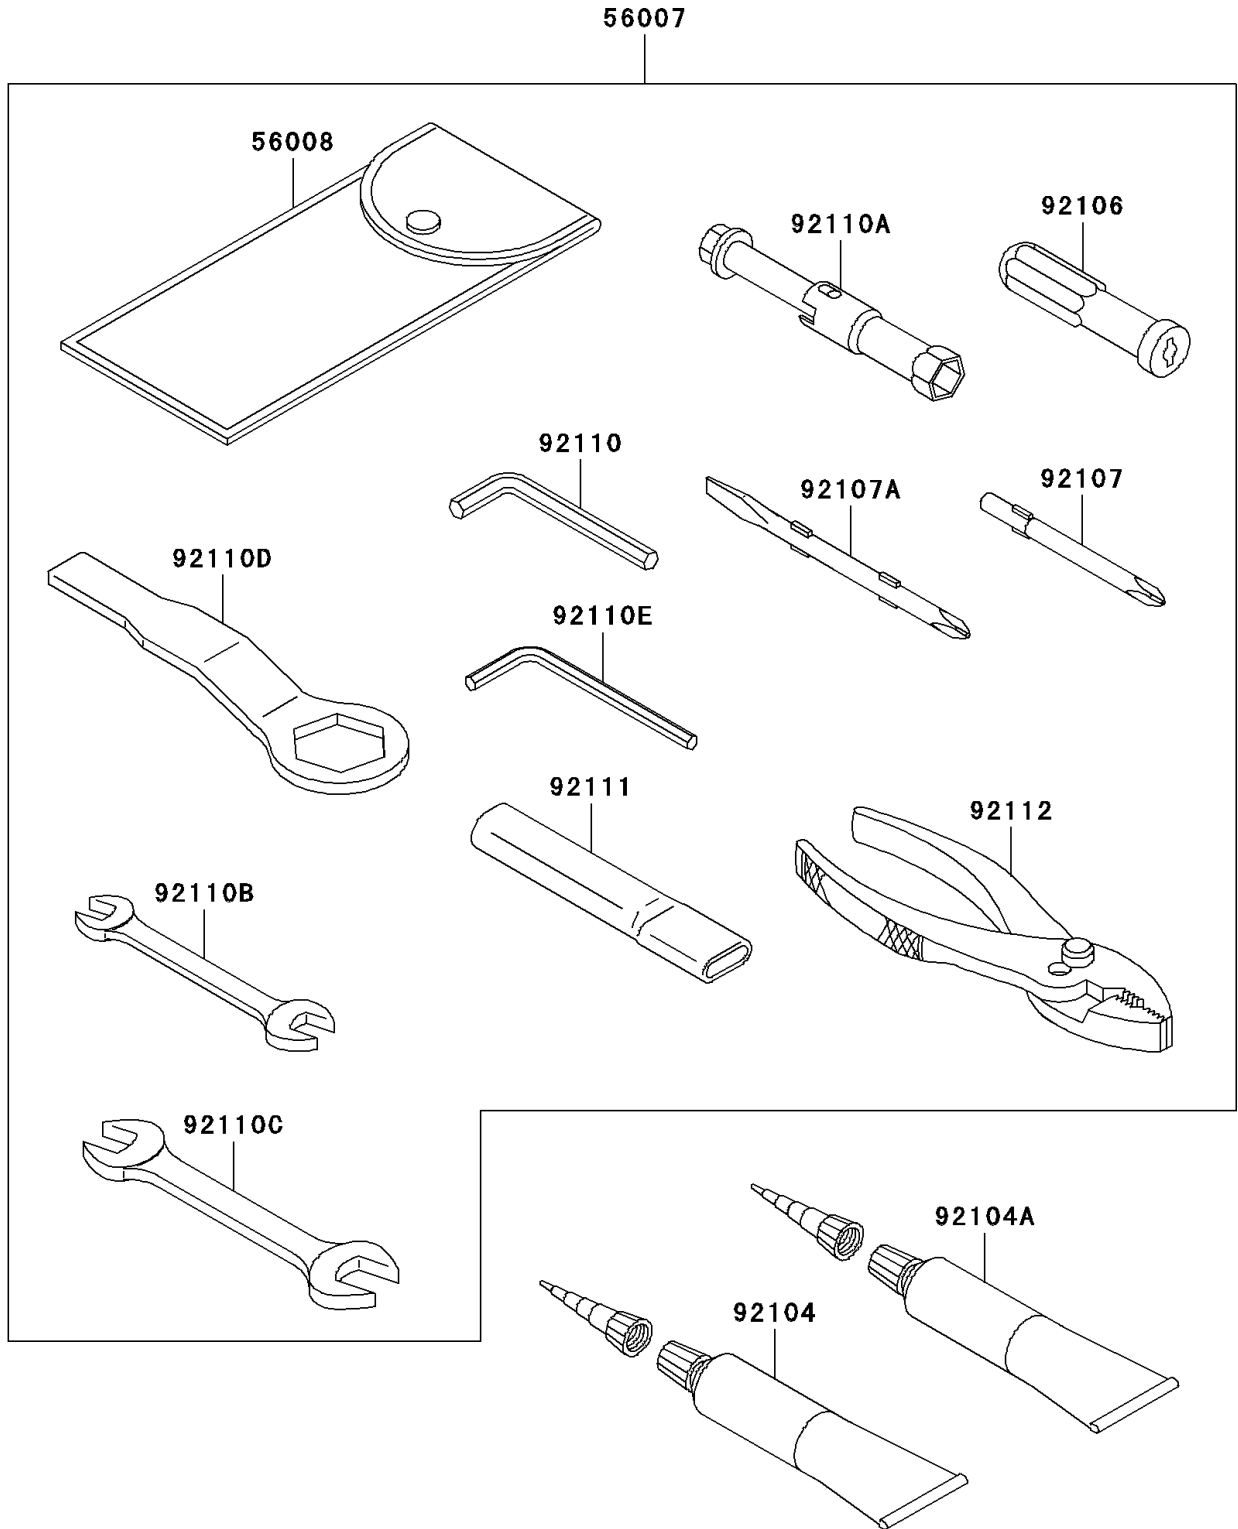

# 2009 Ninja® ZX™-6R PARTS DIAGRAM

Owner's Tools(R9F-RAFA)

F2810

## 2009 Ninja® ZX™-6R PARTS LIST

Owner's Tools(R9F-RAFA)

ITEM NAME	PART NUMBER	QUANTITY
TOOL-KIT (Ref # 56007)	56007-0052	1
BAG,TOOL (Ref # 56008)	56008-1075	1
GASKET-LIQUID,TB1211F,CLEAR (Ref # 92104)	92104-0004	1
GASKET-LIQUID,TB1216B,BLACK (Ref # 92104A)	92104-1064	1
GRIP-SCREW DRIVER (Ref # 92106)	92106-1001	1
TOOL-DRIVER,#3PHILLIPS (Ref # 92107)	92107-005	1
TOOL-DRIVER,#2PHILLIPS&SLOT (Ref # 92107A)	92107-1051	1
TOOL-WRENCH,ALLEN,5MM (Ref # 92110)	92110-1015	1
TOOL-WRENCH,BOX,16MM (Ref # 92110A)	92110-1132	1
TOOL-WRENCH,OPEN END,10X12 (Ref # 92110B)	92110-1152	1
TOOL-WRENCH,OPEN END,14X17 (Ref # 92110C)	92110-1153	1
TOOL-WRENCH,BOX END,32MM (Ref # 92110D)	92110-1161	1
TOOL-WRENCH,ALLEN,4MM (Ref # 92110E)	92110-3703	1
TOOL-BAR,BOX END WRENCH (Ref # 92111)	92111-1051	1
TOOL-PLIERS (Ref # 92112)	92112-1001	1