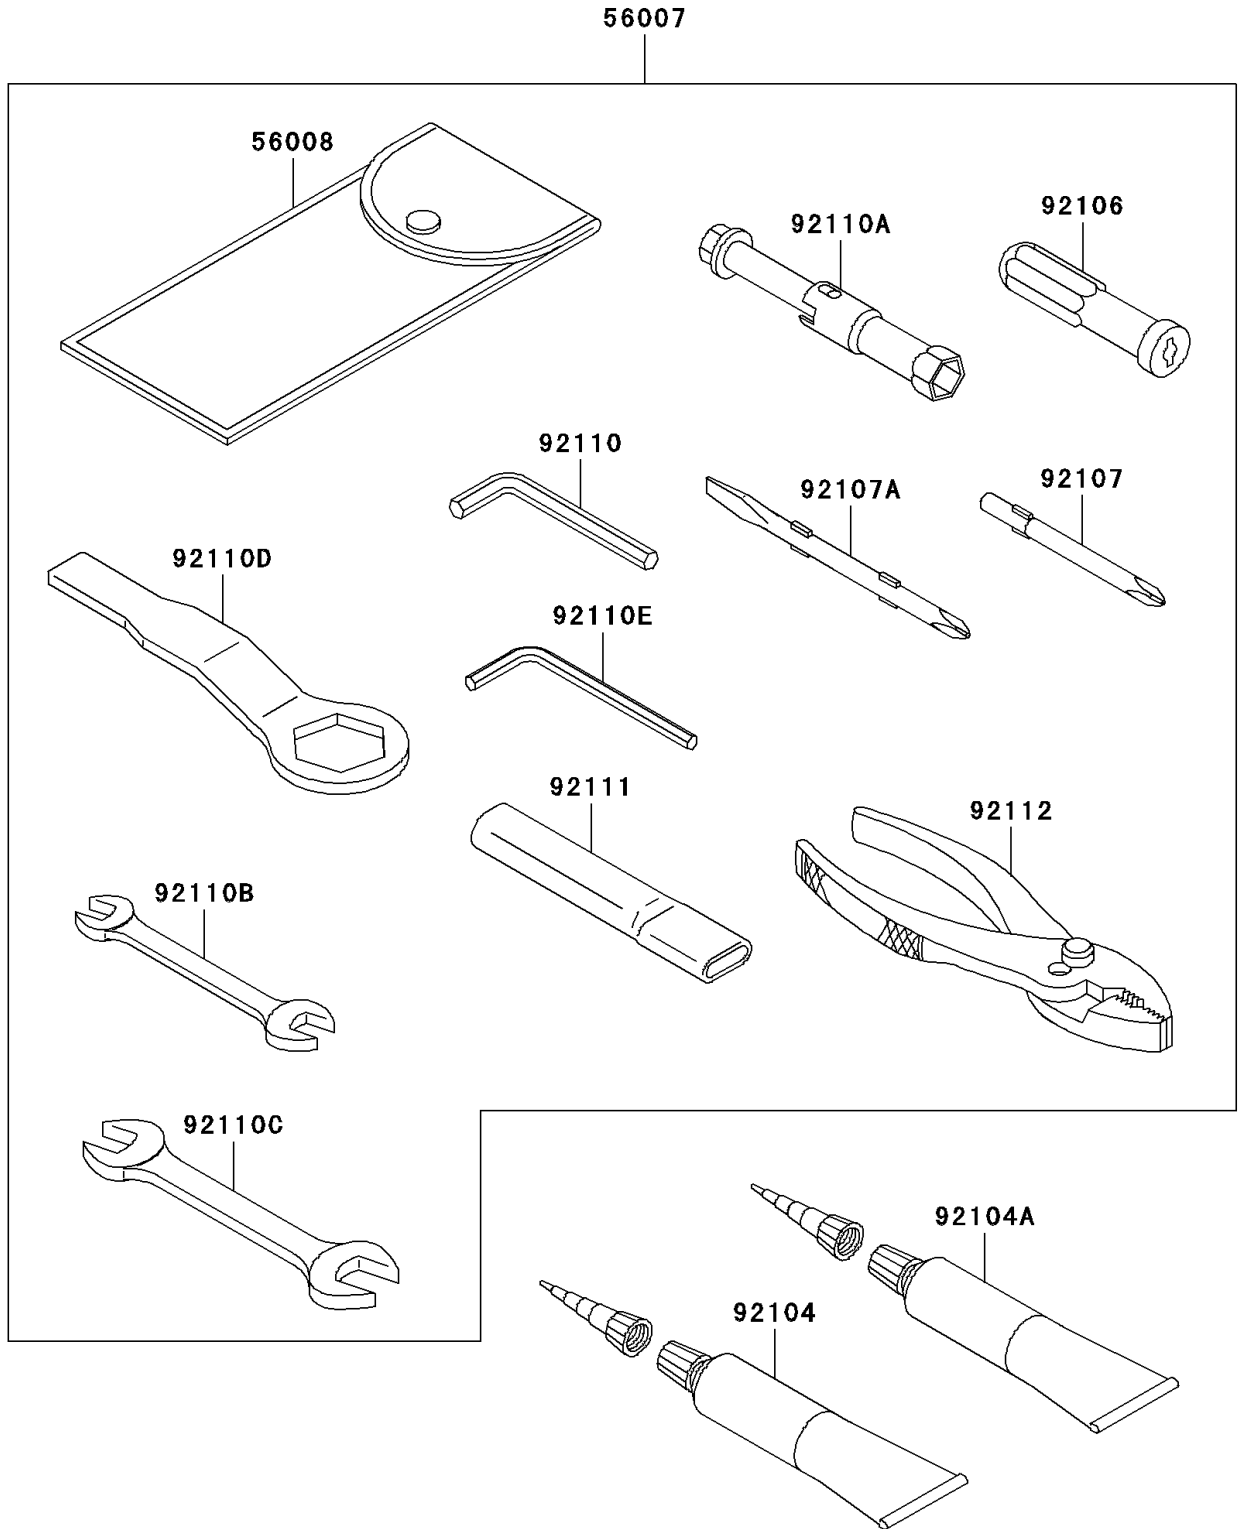

2010 Ninja® ZX™-6R PARTS DIAGRAM

Owner's Tools(R9F-RAFA)

F2810

2010 Ninja® ZX™-6R PARTS LIST

Owner's Tools(R9F-RAFA)

ITEM NAME	PART NUMBER	QUANTITY
TOOL-KIT (Ref # 56007)	56007-0052	1
BAG,TOOL (Ref # 56008)	56008-1075	1
GASKET-LIQUID,TB1211F,CLEAR (Ref # 92104)	92104-0004	1
GASKET-LIQUID,TB1216B,BLACK (Ref # 92104A)	92104-1064	1
GRIP-SCREW DRIVER (Ref # 92106)	92106-1001	1
TOOL-DRIVER,#3PHILLIPS (Ref # 92107)	92107-005	1
TOOL-DRIVER,#2PHILLIPS&SLOT (Ref # 92107A)	92107-1051	1
TOOL-WRENCH,ALLEN,5MM (Ref # 92110)	92110-1015	1
TOOL-WRENCH,BOX,16MM (Ref # 92110A)	92110-1132	1
TOOL-WRENCH,OPEN END,10X12 (Ref # 92110B)	92110-1152	1
TOOL-WRENCH,OPEN END,14X17 (Ref # 92110C)	92110-1153	1
TOOL-WRENCH,BOX END,32MM (Ref # 92110D)	92110-1161	1
TOOL-WRENCH,ALLEN,4MM (Ref # 92110E)	92110-3703	1
TOOL-BAR,BOX END WRENCH (Ref # 92111)	92111-1051	1
TOOL-PLIERS (Ref # 92112)	92112-1001	1