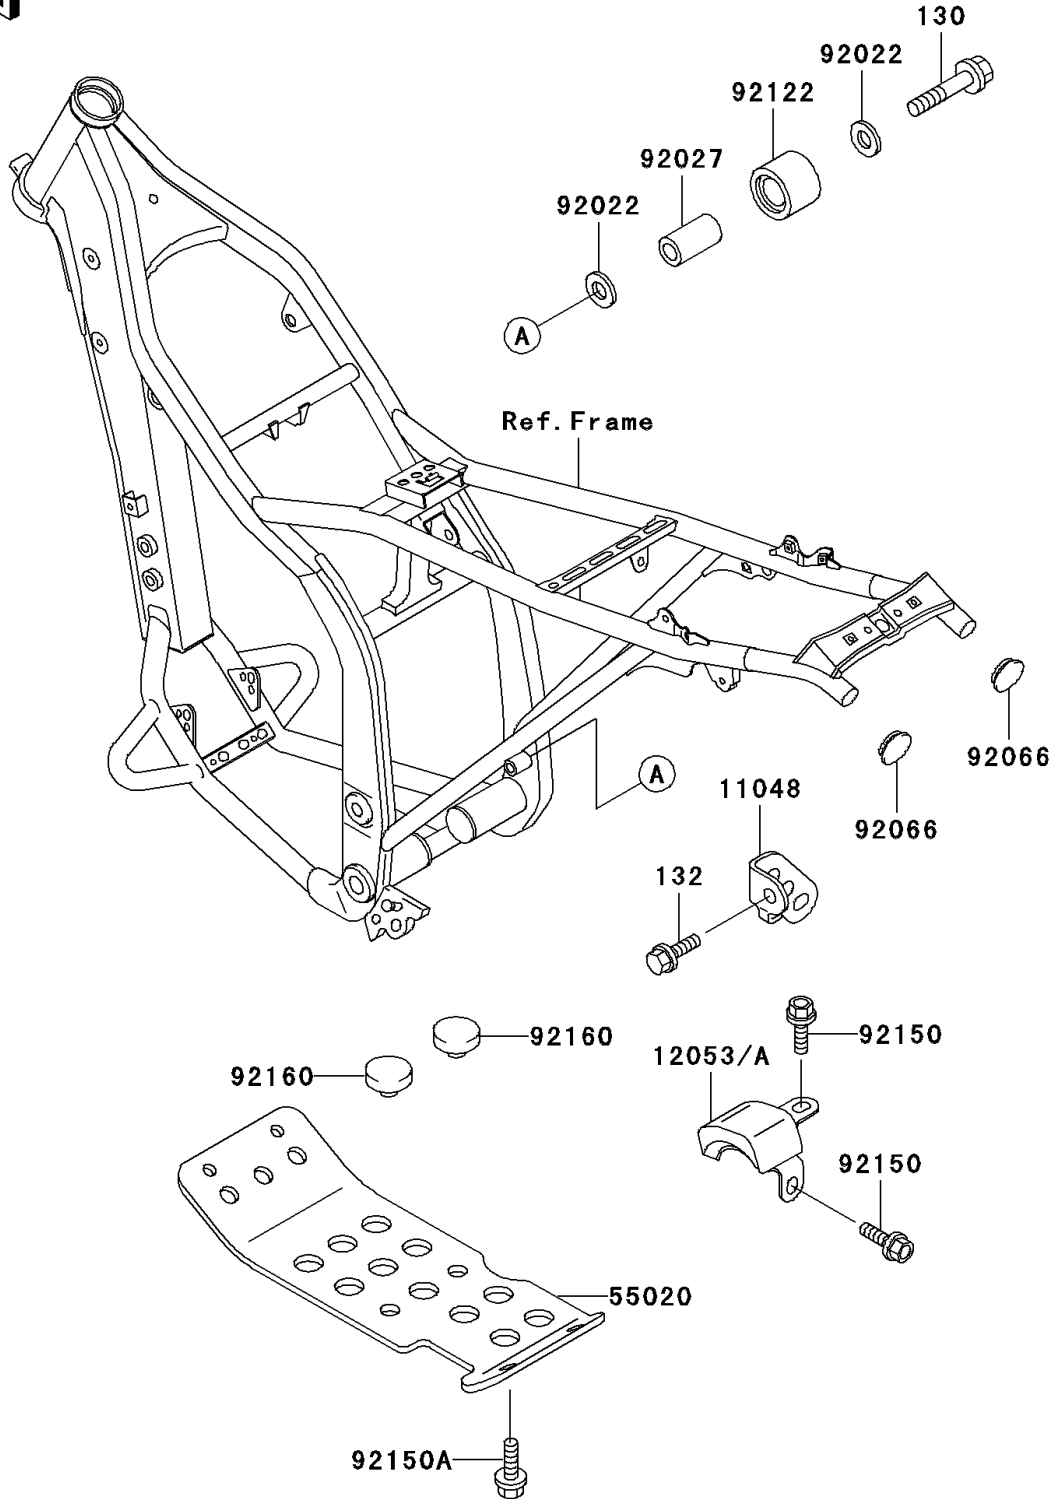

2004 KLX300R PARTS DIAGRAM

Frame Fittings

F2131

2004 KLX300R PARTS LIST

Frame Fittings

ITEM NAME	PART NUMBER	QUANTITY
BOLT-FLANGED,8X40 (Ref # 130)	130G0840	1
BOLT-FLANGED-SMALL (Ref # 132)	132G0612	1
BRACKET,AIR FILTER,LWR,LH (Ref # 11048)	11048-1223	1
GUIDE-CHAIN (Ref # 12053)	12053-0001	1
GUARD,ENGINE (Ref # 55020)	55020-1456	1
WASHER,8.5X20X1.6 (Ref # 92022)	92022-1561	2
COLLAR,CHAIN ROLLER (Ref # 92027)	92027-1670	1
PLUG,FRAME END,12X13 (Ref # 92066)	92066-1034	2
ROLLER,CHAIN GUIDE (Ref # 92122)	92122-1153	1
BOLT,6X14 (Ref # 92150)	92150-1340	2
BOLT,6X12 (Ref # 92150A)	92150-1435	4
DAMPER,ENGINE GUARD (Ref # 92160)	92160-1396	2