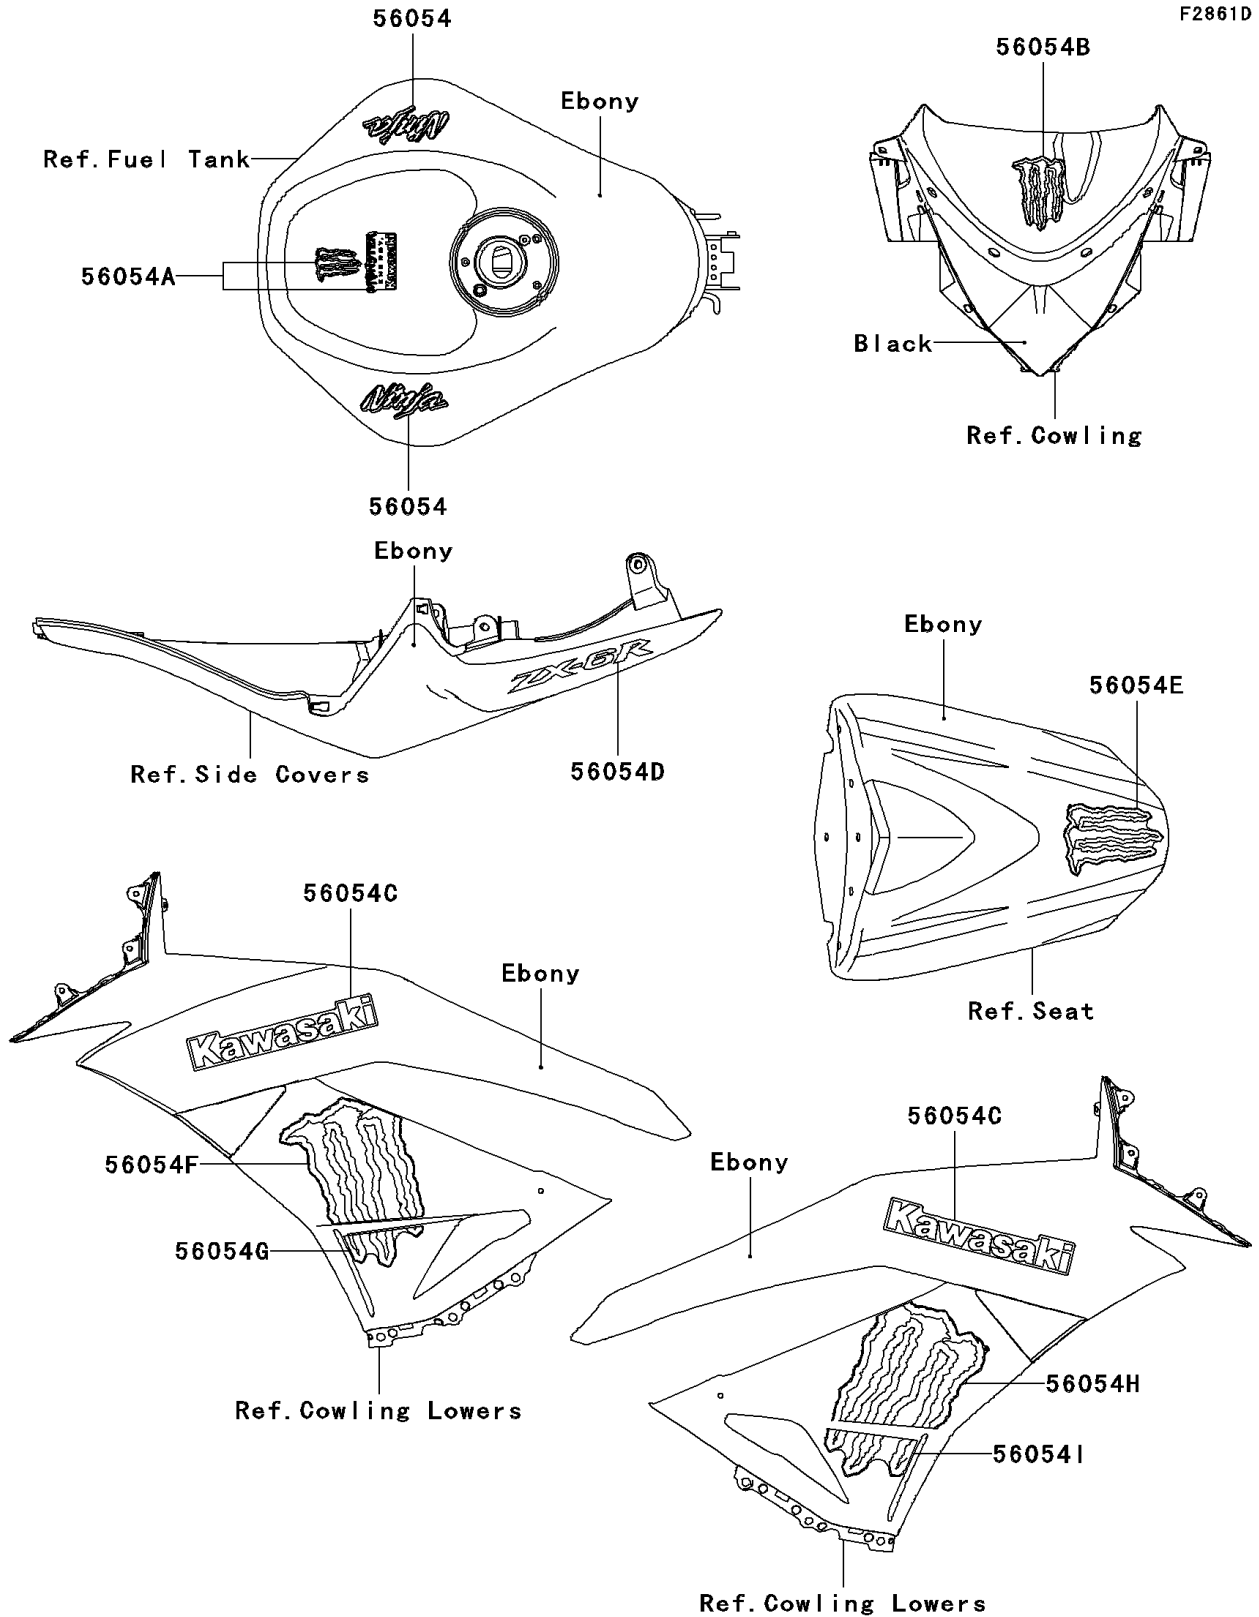

2009 Ninja ZX-6R Monster Energy PARTS DIAGRAM

Decals(Ebony)(R9FA)

2009 Ninja ZX-6R Monster Energy PARTS LIST

Decals(Ebony)(R9FA)

ITEM NAME	PART NUMBER	QUANTITY
MARK,FUEL TANK,NINJA (Ref # 56054)	56054-0388	2
MARK,FUEL TANK (Ref # 56054A)	56054-0411	1
MARK,UPP COWLING,CNT (Ref # 56054B)	56054-0412	1
MARK,SIDE COWLING,KAWASAKI (Ref # 56054C)	56054-0413	2
MARK,TAIL COVER,ZX-6R (Ref # 56054D)	56054-0414	2
MARK,SINGLE SEAT COVER (Ref # 56054E)	56054-0415	1
MARK,SIDE COWLING,UPP,LH (Ref # 56054F)	56054-0426	1
MARK,SIDE COWLING,LWR,LH (Ref # 56054G)	56054-0427	1
MARK,SIDE COWLING,UPP,RH (Ref # 56054H)	56054-0428	1
MARK,SIDE COWLING,LWR,RH (Ref # 56054I)	56054-0429	1