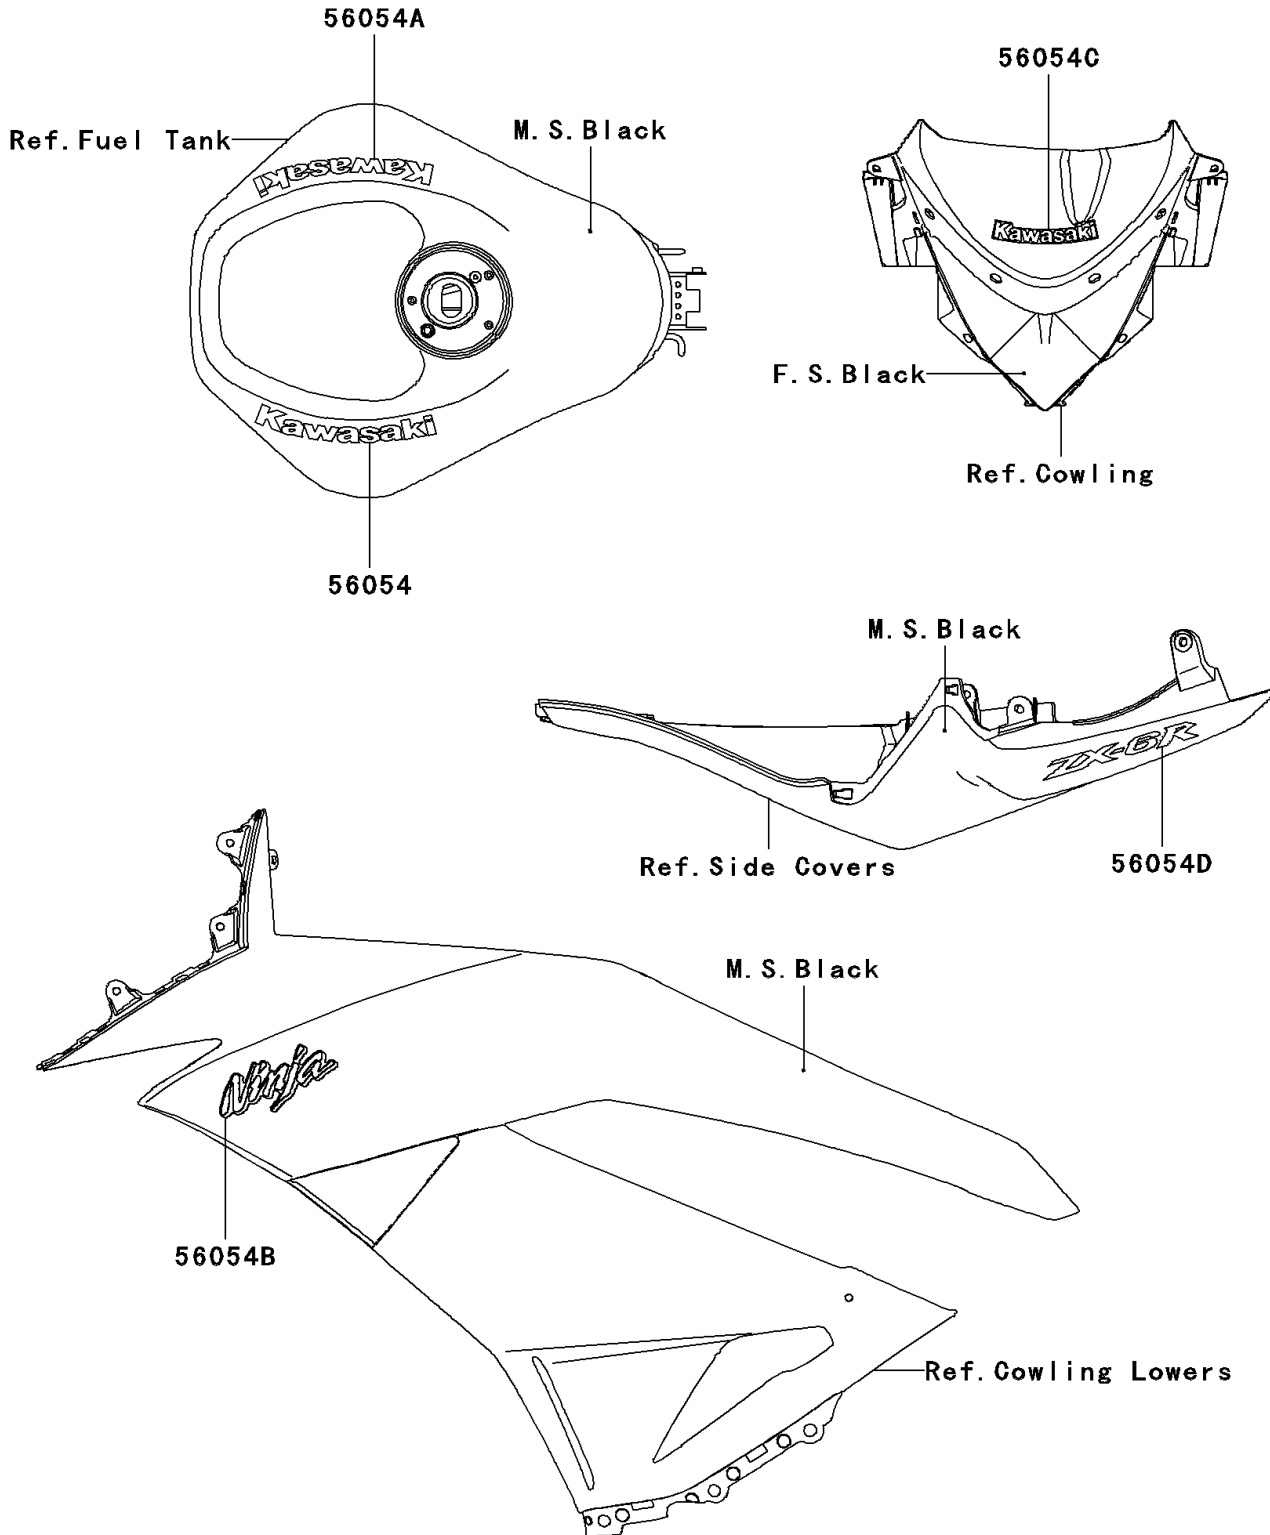

# 2010 Ninja® ZX™-6R PARTS DIAGRAM

Decals(M.S.Black)(RAF)

F2861E

## 2010 Ninja® ZX™-6R PARTS LIST

Decals(M.S.Black)(RAF)

ITEM NAME	PART NUMBER	QUANTITY
MARK,FUEL TANK,LH,KAWASAKI (Ref # 56054)	56054-0278	1
MARK,FUEL TANK,RH,KAWASAKI (Ref # 56054A)	56054-0279	1
MARK,SIDE COWLING,NINJA (Ref # 56054B)	56054-0280	2
MARK,UPP COWLING,KAWASAKI (Ref # 56054C)	56054-0408	1
MARK,TAIL COVER,ZX-6R (Ref # 56054D)	56054-0409	2