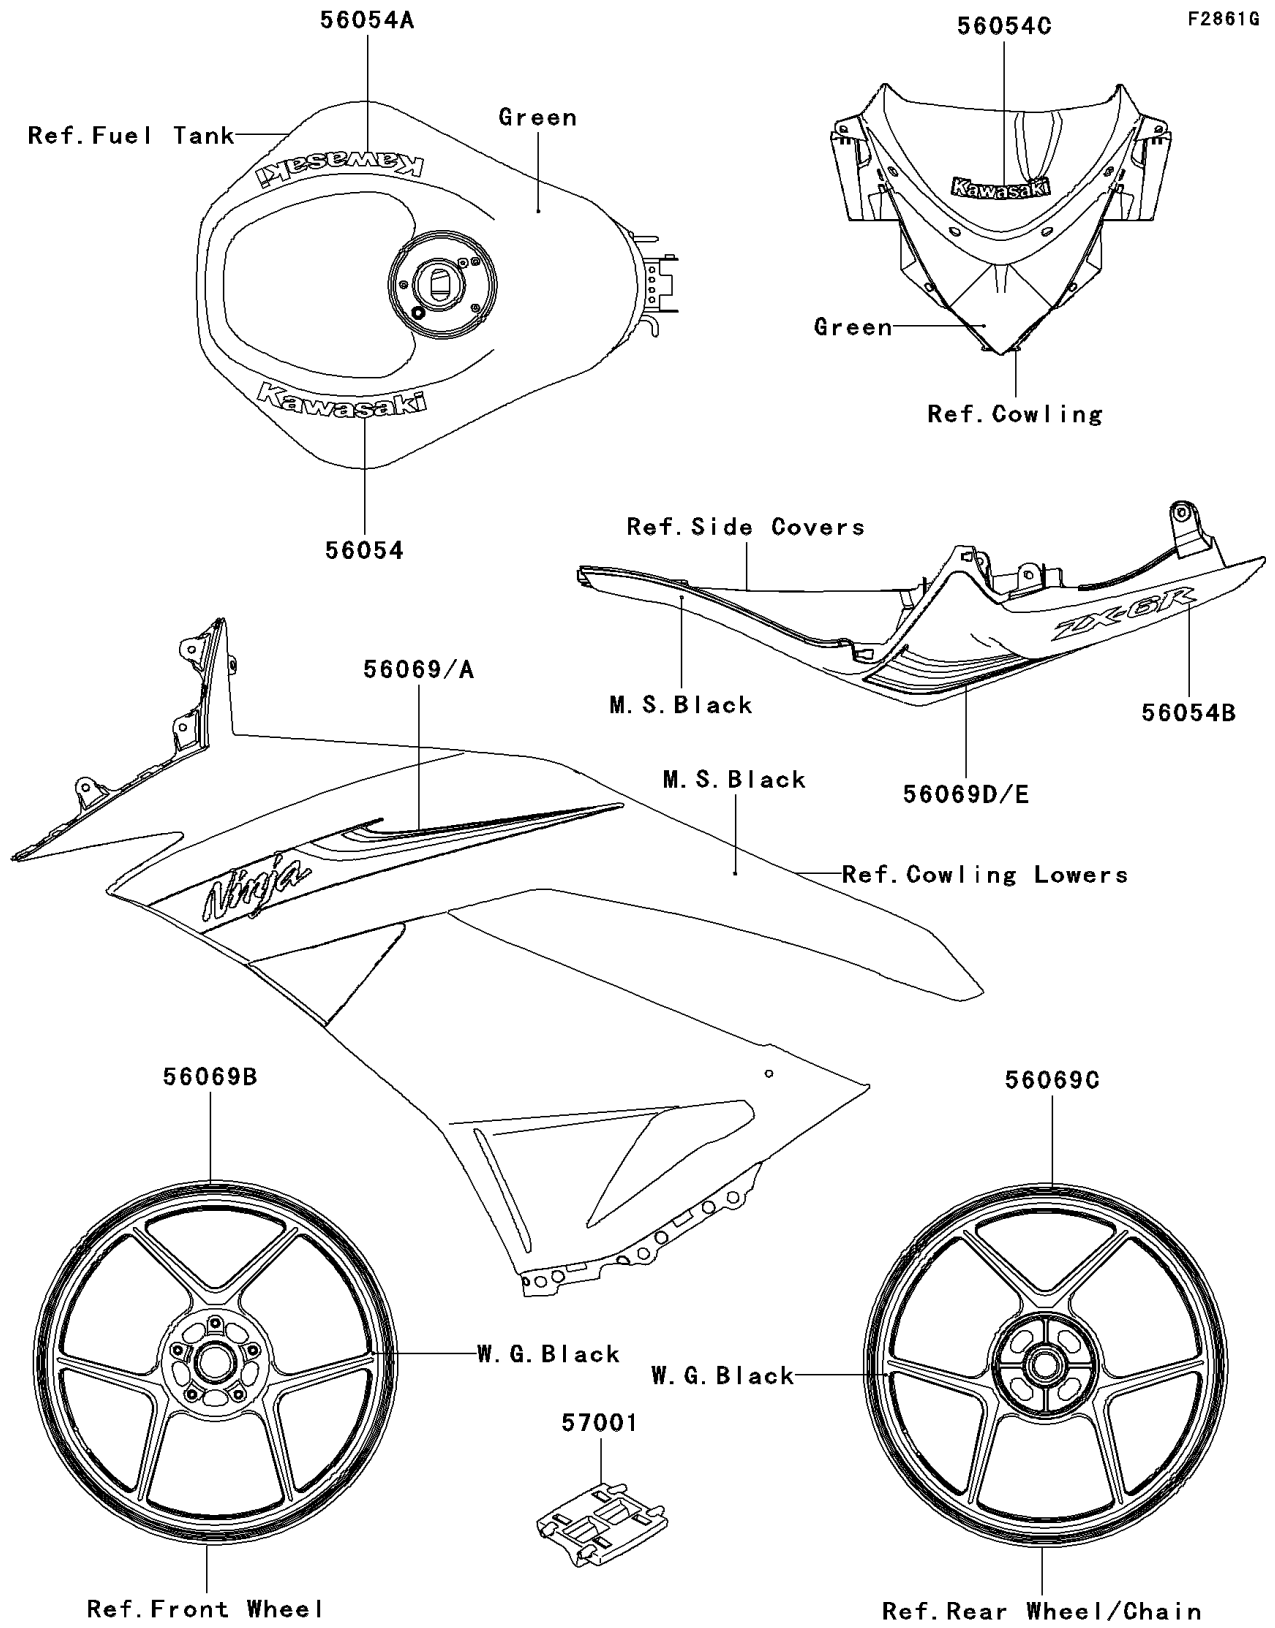

# 2010 Ninja® ZX™-6R PARTS DIAGRAM

Decals(Green)(RAFA)

## 2010 Ninja® ZX™-6R PARTS LIST

Decals(Green)(RAFA)

ITEM NAME	PART NUMBER	QUANTITY
MARK,FUEL TANK,LH,KAWASAKI (Ref # 56054)	56054-0500	1
MARK,FUEL TANK,RH,KAWASAKI (Ref # 56054A)	56054-0501	1
MARK,TAIL COVER,ZX-6R (Ref # 56054B)	56054-0502	2
MARK,UPP COWLING,CNT,KAWASAKI (Ref # 56054C)	56054-0511	1
PATTERN,SIDE COWLING,LH (Ref # 56069)	56069-0100	1
PATTERN,SIDE COWLING,RH (Ref # 56069A)	56069-0101	1
PATTERN,WHEEL,GREEN,4X1359 (Ref # 56069B)	56069-0102	2
PATTERN,WHEEL,GREEN,4X1353 (Ref # 56069C)	56069-0103	2
PATTERN,TAIL COVER,LH (Ref # 56069D)	56069-0104	1
PATTERN,TAIL COVER,RH (Ref # 56069E)	56069-0105	1
RIM STRIPE APPLICATOR (Ref # 57001)	57001-1752	1