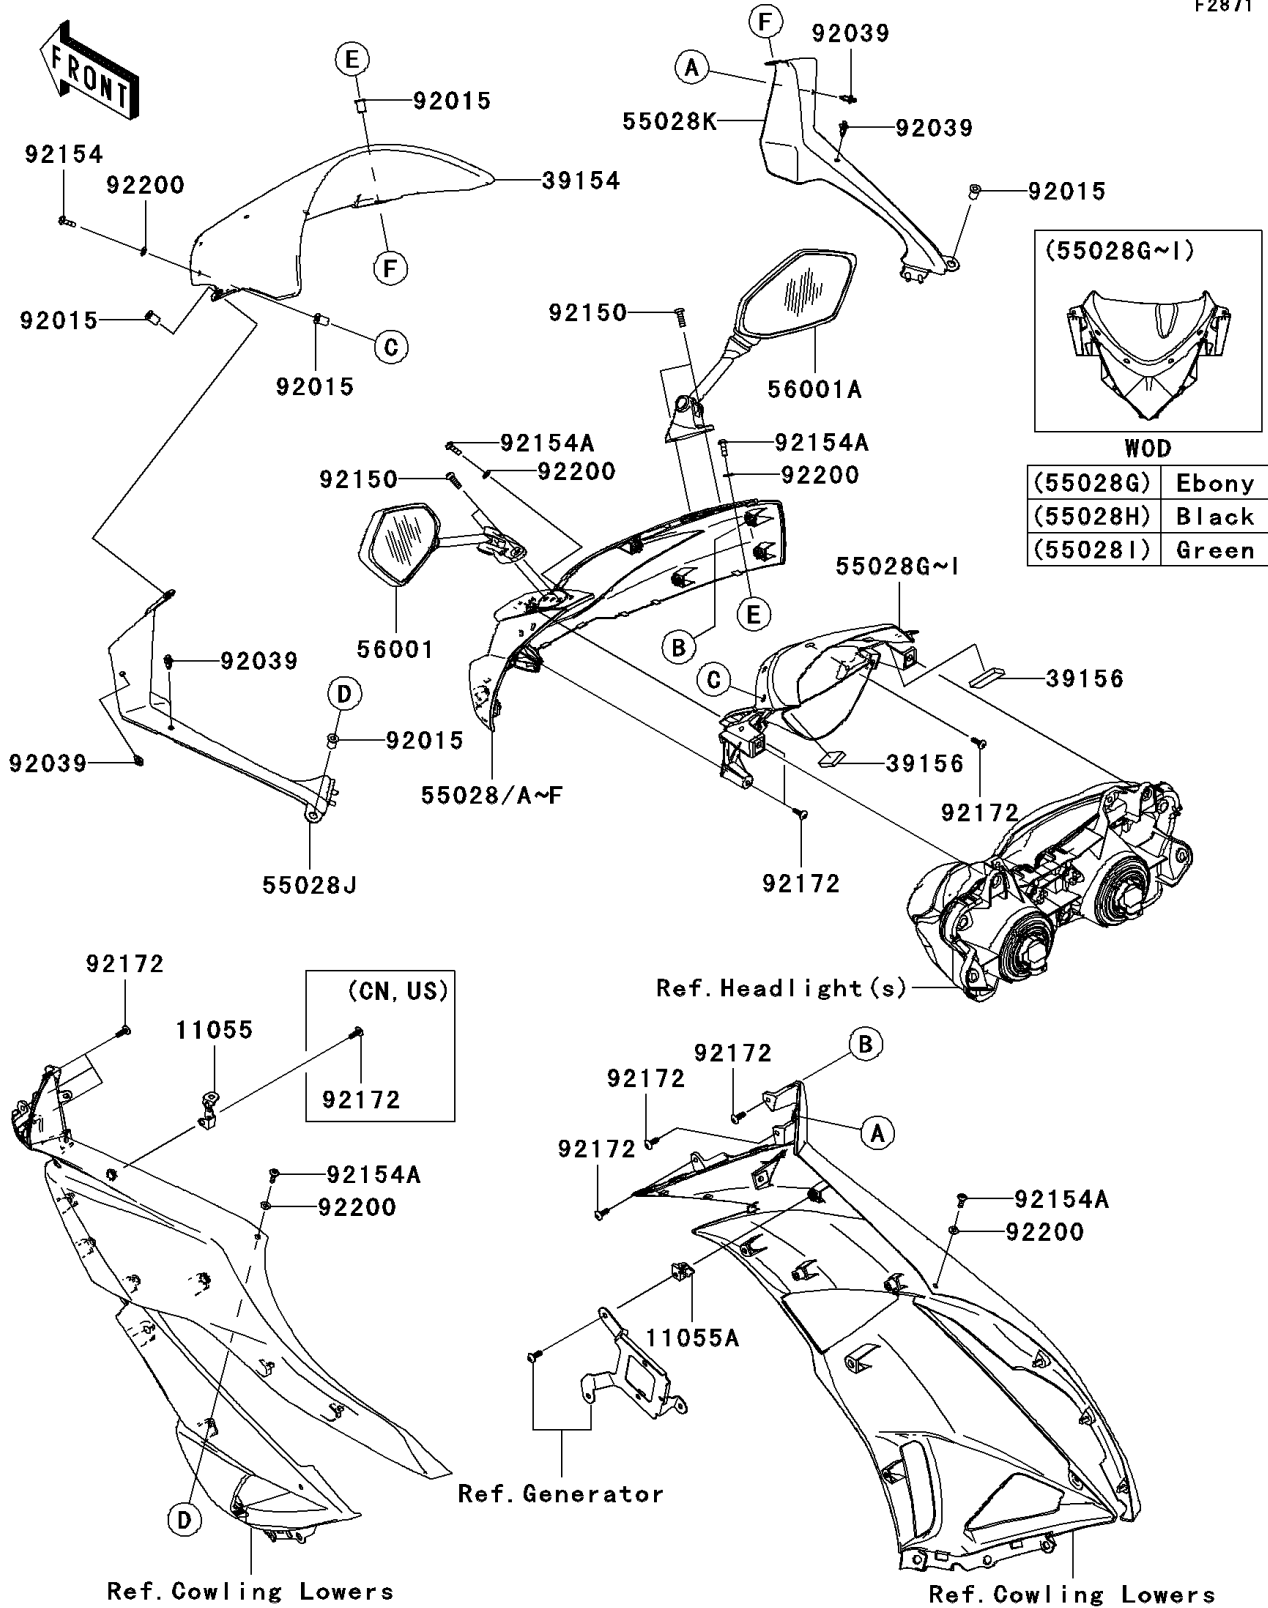

2010 Ninja® ZX™-6R PARTS DIAGRAM

Cowling

F2871

2010 Ninja® ZX™-6R PARTS LIST

Cowling

ITEM NAME	PART NUMBER	QUANTITY
BRACKET,INNER COWLING (Ref # 11055)	11055-1278	1
BRACKET,INNER COWLING (Ref # 11055A)	11055-1513	1
WINDSHIELD (Ref # 39154)	39154-0030	1
PAD (Ref # 39156)	39156-0320	2
COWLING,UPP,L.GREEN (Ref # 55028F)	55028-0251-777	1
COWLING,UPP,CNT,L.GREEN (Ref # 55028I)	55028-0290-777	1
COWLING,INNER,LH (Ref # 55028J)	55028-0296	1
COWLING,INNER,RH (Ref # 55028K)	55028-0297	1
MIRROR-ASSY,LH (Ref # 56001)	56001-0146	1
MIRROR-ASSY,RH (Ref # 56001A)	56001-0147	1
NUT,WELL,5MM (Ref # 92015)	92015-1757	8
RIVET (Ref # 92039)	92039-0068	4
BOLT,SOCKET,6X18 (Ref # 92150)	92150-1553	4
BOLT,SOCKET,5X16 (Ref # 92154)	92154-0026	4
BOLT,SOCKET,5X16 (Ref # 92154A)	92154-0209	4
SCREW,TAPPING,5X16 (Ref # 92172)	92172-0175	9
WASHER,NYLON,5.3X11.5X0.5 (Ref # 92200)	92200-0006	8
SCREW,TAPPING,5X16 (Ref # 92172)	92172-0175	10