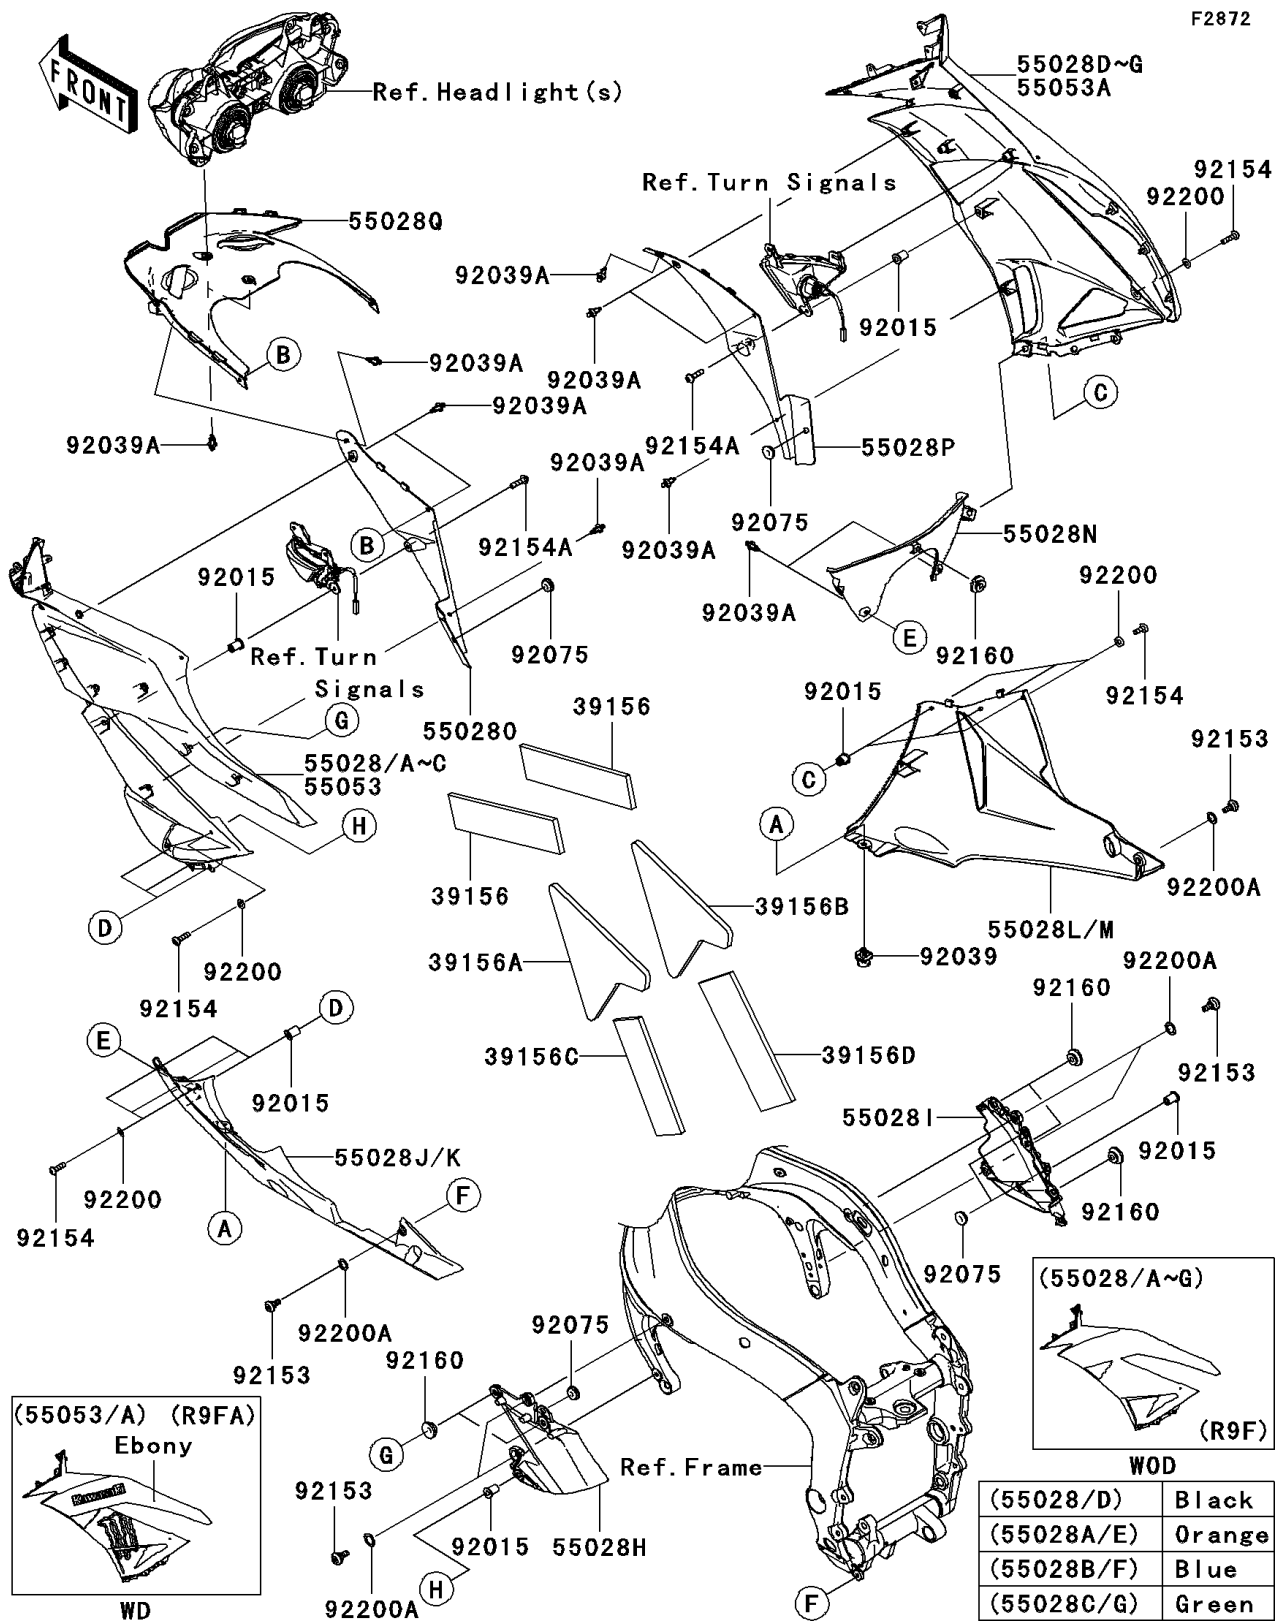

# 2009 Ninja® ZX™-6R PARTS DIAGRAM

## 2009 Ninja® ZX™ -6R PARTS LIST

### Cowling Lowers(R9F/R9FA)

ITEM NAME	PART NUMBER	QUANTITY
PAD,COWLING,SIDE,LH&RH,UPP (Ref # 39156)	39156-0470	2
PAD,COWLING,SIDE,LH,LWR (Ref # 39156A)	39156-0472	1
PAD,COWLING,SIDE,RH,LWR (Ref # 39156B)	39156-0473	1
PAD,COWLING,LWR,LH (Ref # 39156C)	39156-0474	1
PAD,COWLING,LWR,RH (Ref # 39156D)	39156-0475	1
COWLING,SIDE,LH,M.D,BLACK (Ref # 55028)	55028-0252-17K	1
COWLING,SIDE,LH,C.B.ORANGE (Ref # 55028A)	55028-0252-17L	1
COWLING,SIDE,LH,C.S.BLUE (Ref # 55028B)	55028-0252-25V	1
COWLING,SIDE,LH,L.GREEN (Ref # 55028C)	55028-0252-777	1
COWLING,SIDE,RH,M.D,BLACK (Ref # 55028D)	55028-0253-17K	1
COWLING,SIDE,RH,C.B.ORANGE (Ref # 55028E)	55028-0253-17L	1
COWLING,SIDE,RH,C.S.BLUE (Ref # 55028F)	55028-0253-25V	1
COWLING,SIDE,RH,L.GREEN (Ref # 55028G)	55028-0253-777	1
COWLING,CNT,LH (Ref # 55028H)	55028-0254	1
COWLING,CNT,RH (Ref # 55028I)	55028-0255	1
COWLING,LWR,LH,F.S.BLACK (Ref # 55028K)	55028-0256-18T	1
COWLING,LWR,RH,F.S.BLACK (Ref # 55028M)	55028-0257-18T	1
COWLING,LWR,CNT (Ref # 55028N)	55028-0258	1
COWLING,FR,LH (Ref # 55028O)	55028-0260	1
COWLING,FR,RH (Ref # 55028P)	55028-0261	1
COWLING,FR,CNT (Ref # 55028Q)	55028-0293	1
NUT,WELL,5MM (Ref # 92015)	92015-1757	10
RIVET,HOLE 8MM (Ref # 92039)	92039-0014	1
RIVET (Ref # 92039A)	92039-0068	12
DAMPER (Ref # 92075)	92075-1011	5
BOLT,SOCKET,6MM (Ref # 92153)	92153-0489	6
BOLT,SOCKET,5X16 (Ref # 92154)	92154-0209	8
BOLT,SOCKET,5X20 (Ref # 92154A)	92154-0210	2
DAMPER (Ref # 92160)	92160-1613	6

## 2009 Ninja® ZX™ -6R PARTS LIST

Cowling Lowers(R9F/R9FA)

ITEM NAME	PART NUMBER	QUANTITY
WASHER,NYLON,5.3X11.5X0.5 (Ref # 92200)	92200-0006	8
WASHER,10.4X15.9X0.5 (Ref # 92200A)	92200-0157	6