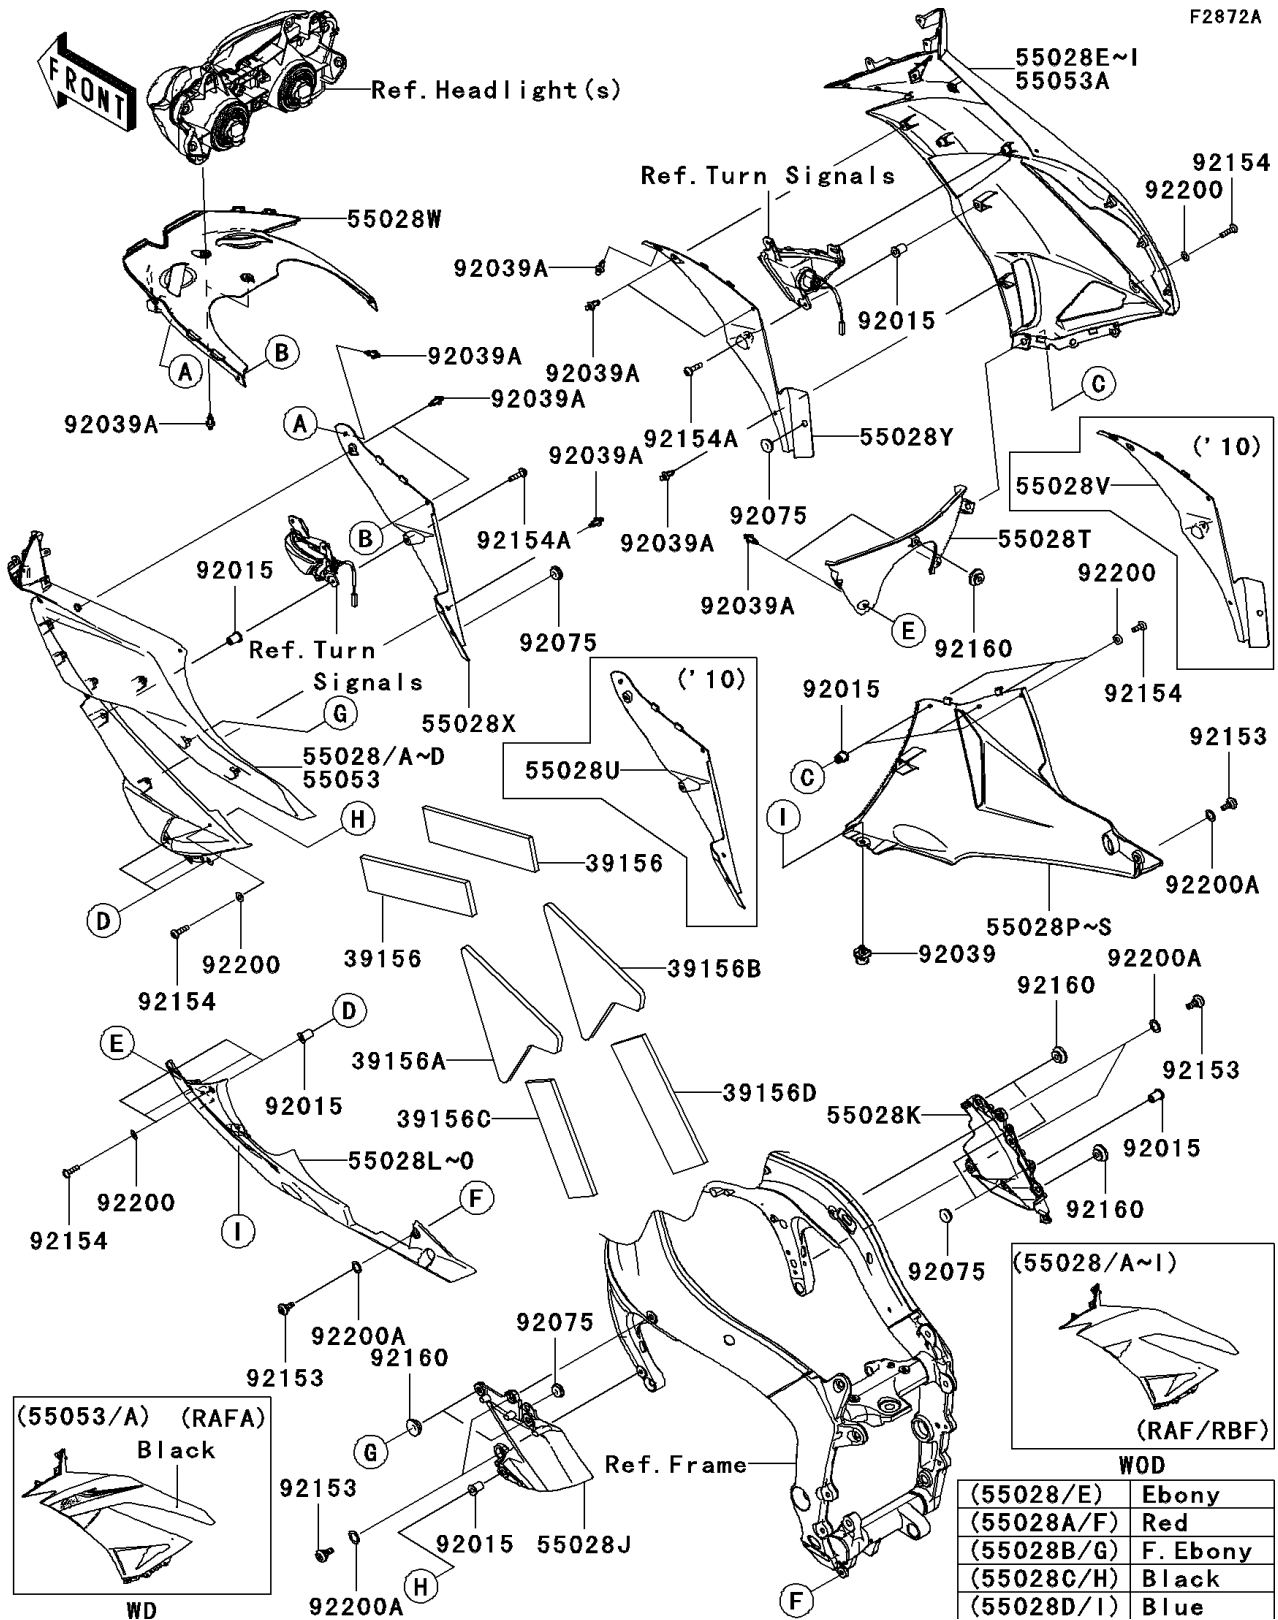

# 2010 Ninja® ZX™-6R PARTS DIAGRAM

Cowling Lower(RAF-RBF)

WOD	
(55028/E)	Ebony
(55028A/F)	Red
(55028B/G)	F. Ebony
(55028C/H)	Black
(55028D/I)	Blue

## 2010 Ninja® ZX™-6R PARTS LIST

### Cowling Lowers(RAF-RBF)

ITEM NAME	PART NUMBER	QUANTITY
PAD,COWLING,SIDE,LH&RH,UPP (Ref # 39156)	39156-0470	2
PAD,COWLING,SIDE,LH,LWR (Ref # 39156A)	39156-0472	1
PAD,COWLING,SIDE,RH,LWR (Ref # 39156B)	39156-0473	1
PAD,COWLING,LWR,LH (Ref # 39156C)	39156-0474	1
PAD,COWLING,LWR,RH (Ref # 39156D)	39156-0475	1
COWLING,SIDE,LH,P.RED (Ref # 55028A)	55028-0252-234	1
COWLING,SIDE,LH,M.S.BLACK (Ref # 55028C)	55028-0252-660	1
COWLING,SIDE,RH,P.RED (Ref # 55028F)	55028-0253-234	1
COWLING,SIDE,RH,M.S.BLACK (Ref # 55028H)	55028-0253-660	1
COWLING,CNT,LH (Ref # 55028J)	55028-0254	1
COWLING,CNT,RH (Ref # 55028K)	55028-0255	1
COWLING,LWR,LH,P.RED (Ref # 55028M)	55028-0256-234	1
COWLING,LWR,LH,M.S.BLACK (Ref # 55028N)	55028-0256-660	1
COWLING,LWR,RH,P.RED (Ref # 55028Q)	55028-0257-234	1
COWLING,LWR,RH,M.S.BLACK (Ref # 55028R)	55028-0257-660	1
COWLING,LWR,CNT (Ref # 55028T)	55028-0258	1
COWLING,FR,LH (Ref # 55028U)	55028-0260	1
COWLING,FR,RH (Ref # 55028V)	55028-0261	1
COWLING,FR,CNT (Ref # 55028W)	55028-0293	1
NUT,WELL,5MM (Ref # 92015)	92015-1757	10
RIVET,HOLE 8MM (Ref # 92039)	92039-0014	1
RIVET (Ref # 92039A)	92039-0068	12
DAMPER (Ref # 92075)	92075-1011	5
BOLT,SOCKET,6MM (Ref # 92153)	92153-0489	6
BOLT,SOCKET,5X16 (Ref # 92154)	92154-0209	8
BOLT,SOCKET,5X20 (Ref # 92154A)	92154-0210	2
DAMPER (Ref # 92160)	92160-1613	6
WASHER,NYLONE,5.3X11.5X0.5 (Ref # 92200)	92200-0006	8
WASHER,10.4X15.9X0.5 (Ref # 92200A)	92200-0157	6