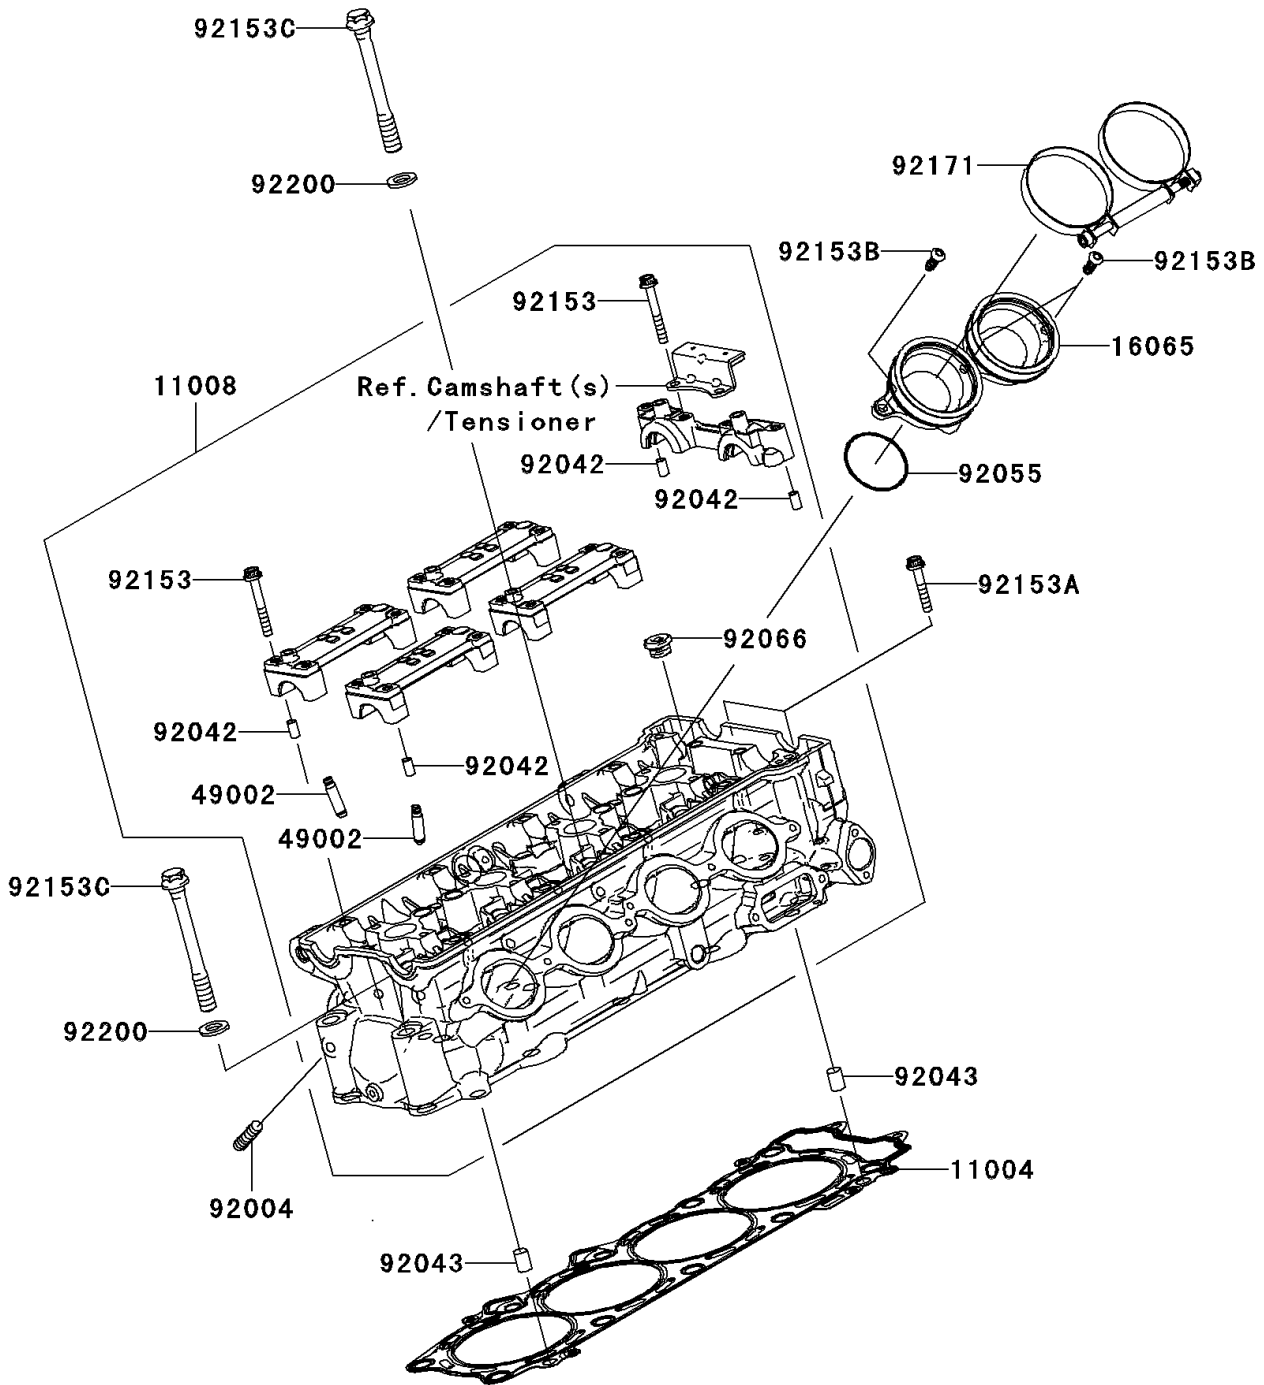

2008 Ninja® ZX™-14 PARTS DIAGRAM

Cylinder Head

E1111

2008 Ninja® ZX™ -14 PARTS LIST

Cylinder Head

ITEM NAME	PART NUMBER	QUANTITY
GASKET-HEAD (Ref # 11004)	11004-0059	1
HEAD-COMP-CYLINDER (Ref # 11008)	11008-0125	1
HOLDER-CARBURETOR (Ref # 16065)	16065-0026	2
GUIDE-VALVE (Ref # 49002)	49002-0014	AR
STUD,8X22 (Ref # 92004)	92004-0025	8
PIN,DOWEL,6.3X8X14 (Ref # 92042)	92042-007	10
PIN,8.2X10X14 (Ref # 92043)	92043-1264	2
RING-O,47X1.9 (Ref # 92055)	92055-1600	4
PLUG,18X10 (Ref # 92066)	92066-0016	4
BOLT,SOCKET,6X45 (Ref # 92153)	92153-0656	20
BOLT,SOCKET,6X35 (Ref # 92153A)	92153-1556	2
BOLT,TORX,6X18 (Ref # 92153B)	92153-1629	6
BOLT,FLANGED-SMALL,11X98 (Ref # 92153C)	92153-1674	10
CLAMP (Ref # 92171)	92171-0759	2
WASHER,11.5X21X2.3 (Ref # 92200)	92200-0341	10