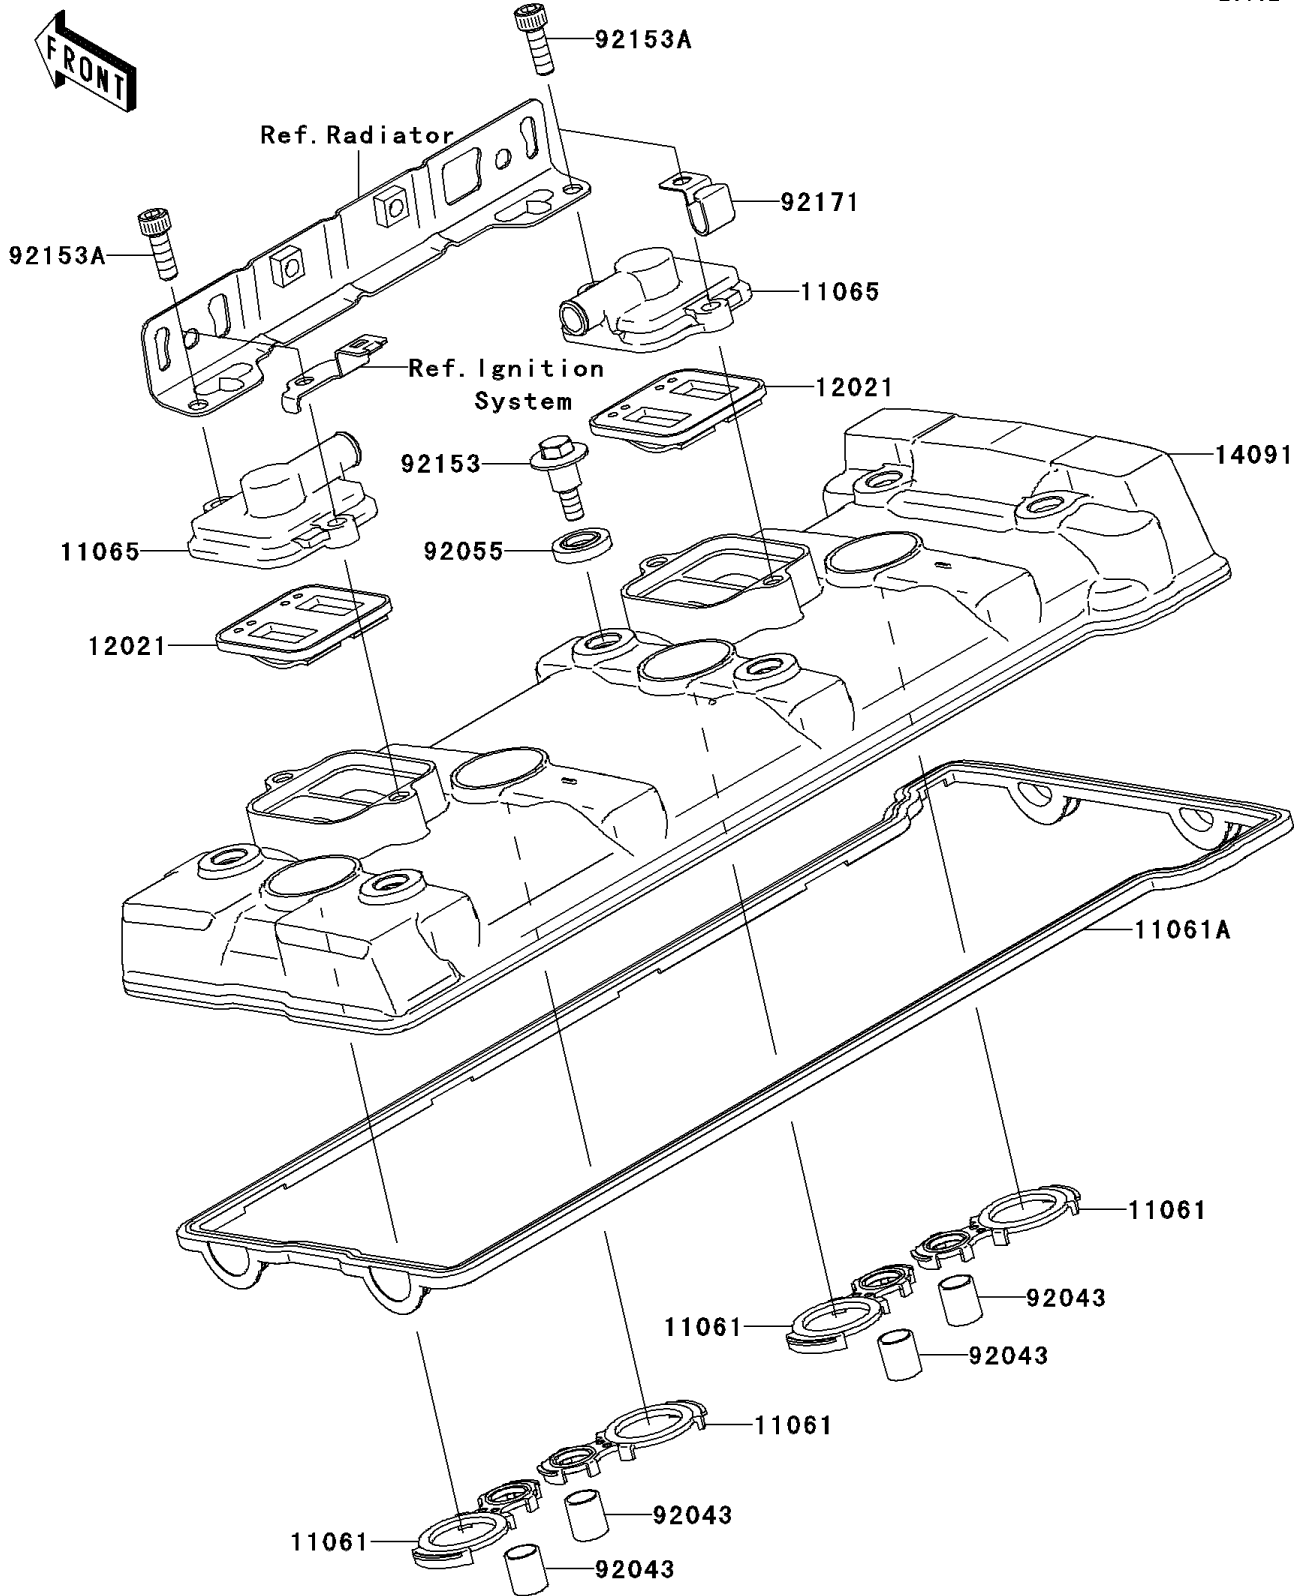

2008 Ninja® ZX™-14 PARTS DIAGRAM

Cylinder Head Cover

E1112

2008 Ninja® ZX™-14 PARTS LIST

Cylinder Head Cover

ITEM NAME	PART NUMBER	QUANTITY
GASKET,HEAD HOLE (Ref # 11061)	11061-0196	4
GASKET,HEAD COVER (Ref # 11061A)	11061-0738	1
CAP (Ref # 11065)	11065-1247	2
VALVE-ASSY-REED (Ref # 12021)	12021-1130	2
COVER,HEAD (Ref # 14091)	14091-1574	1
PIN,10.1X12X14 (Ref # 92043)	92043-4009	4
RING-O (Ref # 92055)	92055-0187	6
BOLT,FLANGED,6X22.5 (Ref # 92153)	92153-1016	6
BOLT,SOCKET,6X18 (Ref # 92153A)	92153-1559	4
CLAMP (Ref # 92171)	92171-0766	1