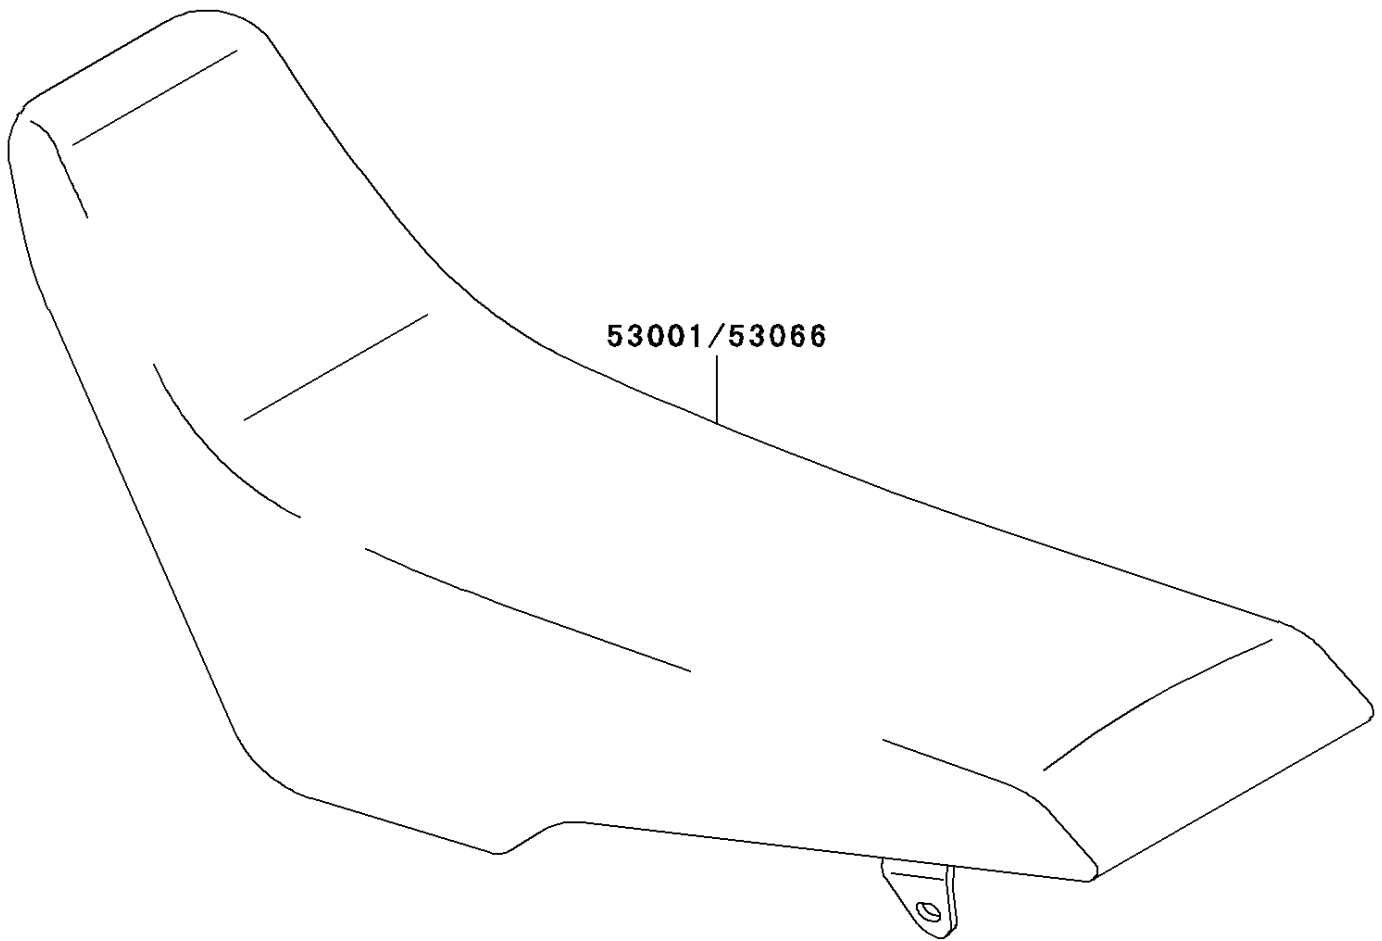

2004 KLX300R PARTS DIAGRAM

Seat

F2510

2004 KLX300R PARTS LIST

Seat

ITEM NAME	PART NUMBER	QUANTITY
SEAT-ASSY,DUAL,BLACK (Ref # 53066)	53066-1060-MW	1