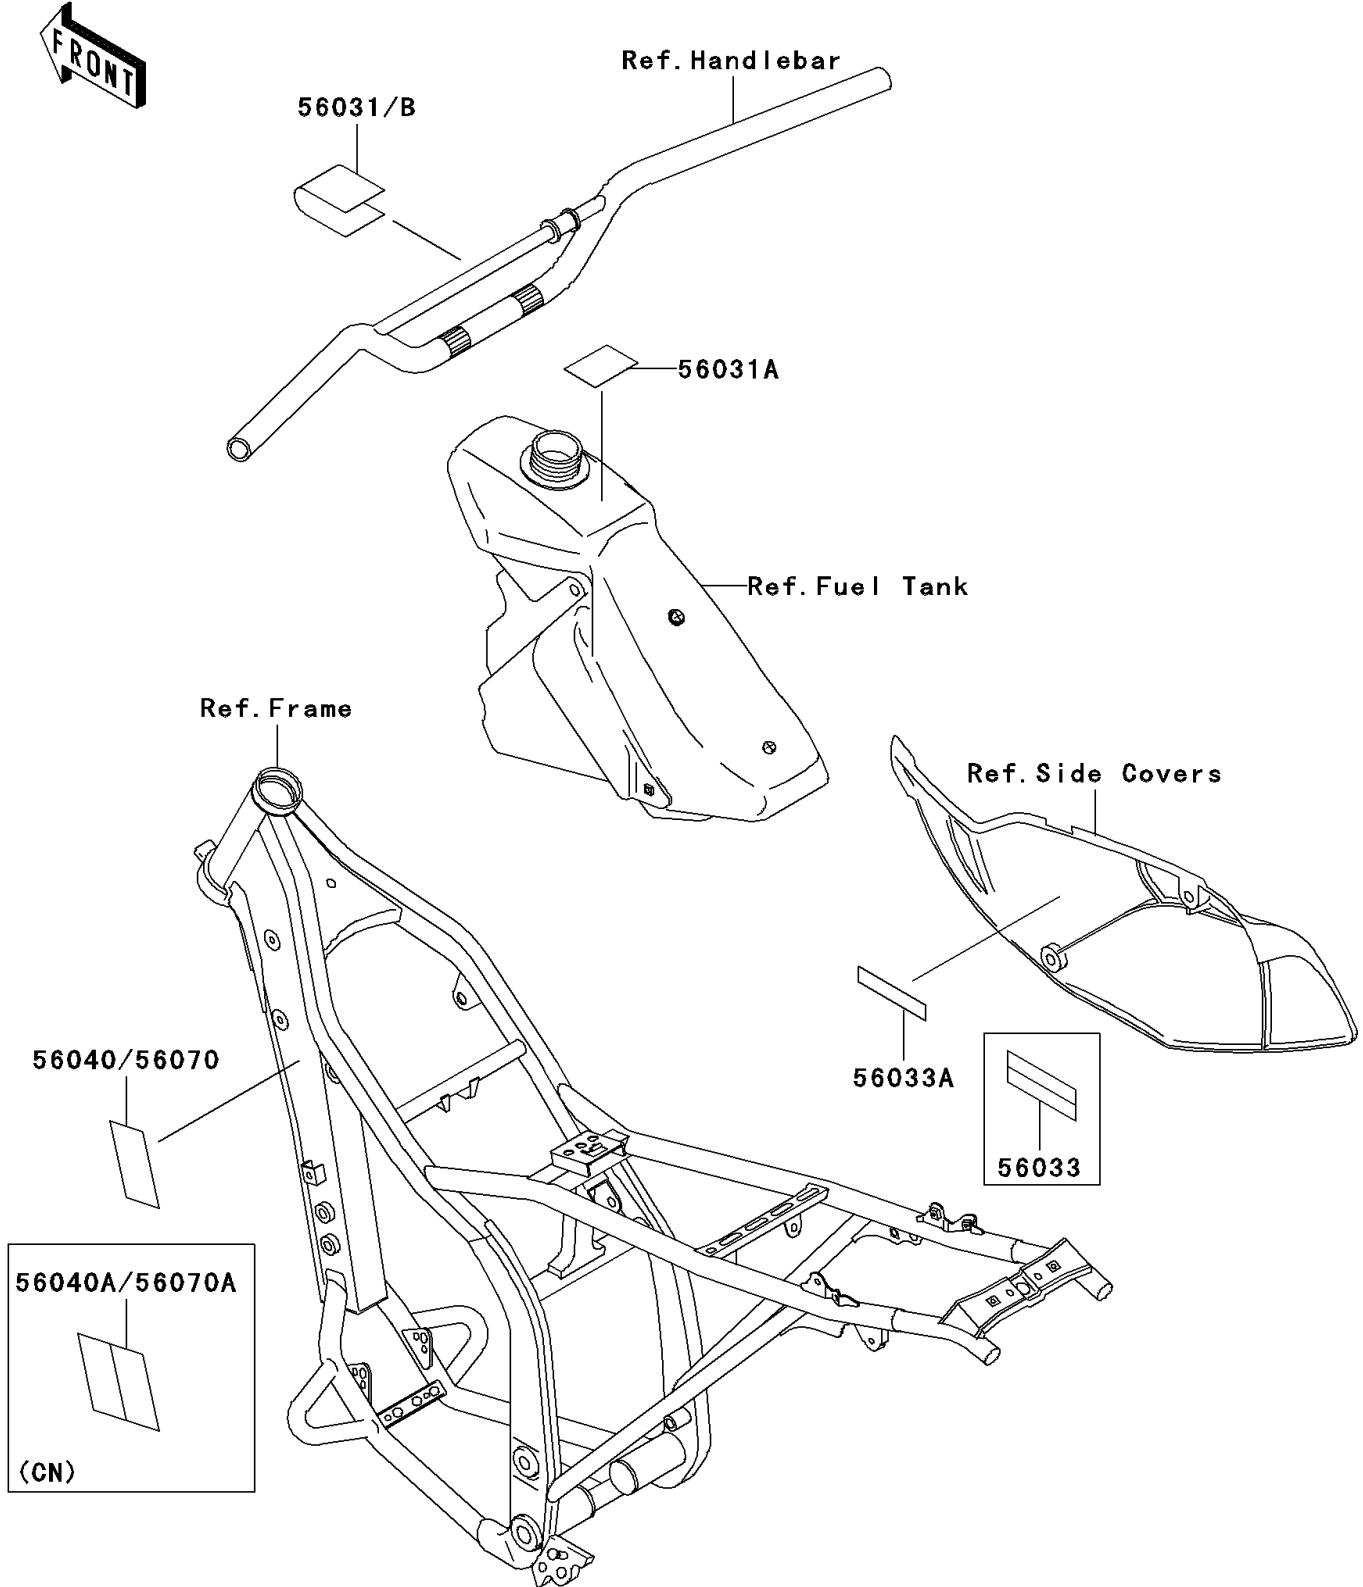

2002 KLX300R PARTS DIAGRAM

Labels

F2860

2002 KLX300R PARTS LIST

Labels

ITEM NAME	PART NUMBER	QUANTITY
LABEL-MANUAL,ENGINE START (Ref # 56031A)	56031-1919	1
LABEL-MANUAL,OIL&OIL FILTER (Ref # 56033)	56033-1286	1
LABEL-MANUAL,ENGINE START (Ref # 56031)	56031-1917	1
LABEL-MANUAL,ENGINE START (Ref # 56031B)	56031-1925	1
LABEL-WARNING,OFF-ROAD VEHICLE (Ref # 56040)	56040-1018	1
LABEL-WARNING,OFF-ROAD VEHICLE (Ref # 56040A)	56040-1304	1