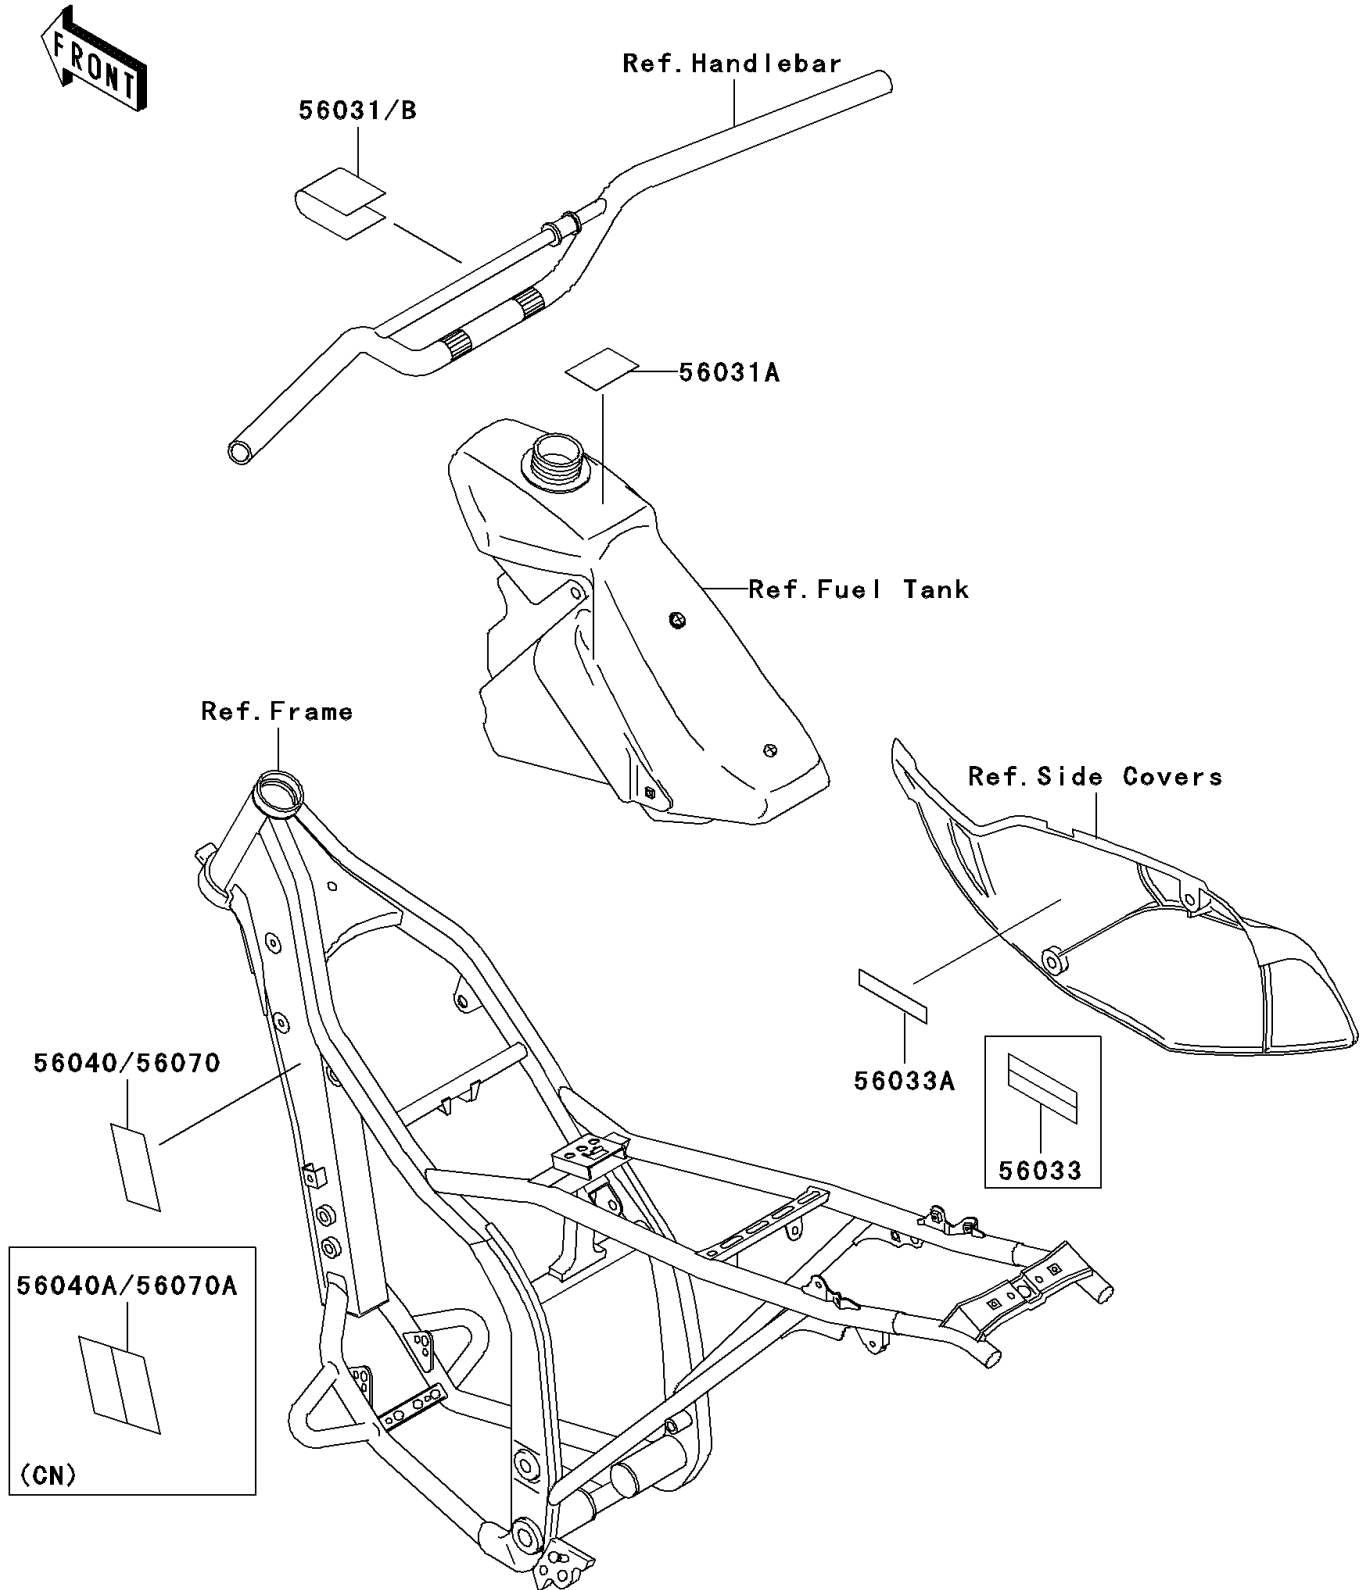

2004 KLX300R PARTS DIAGRAM

Labels

F2860

2004 KLX300R PARTS LIST

Labels

ITEM NAME	PART NUMBER	QUANTITY
LABEL-MANUAL,ENGINE START (Ref # 56031A)	56031-1919	1
LABEL-MANUAL,ENGINE START (Ref # 56031)	56031-1917	1
LABEL-MANUAL,ENGINE START (Ref # 56031B)	56031-1925	1
LABEL-MANUAL,OIL&OIL FILTER (Ref # 56033)	56033-1286	1
LABEL-MANUAL,OIL&OIL FILTER (Ref # 56033A)	56033-1370	1
LABEL-WARNING,OFF LOAD ONLY (Ref # 56070)	56070-1276	1
LABEL-WARNING,OFF LOAD ONLY (Ref # 56070A)	56070-1277	1