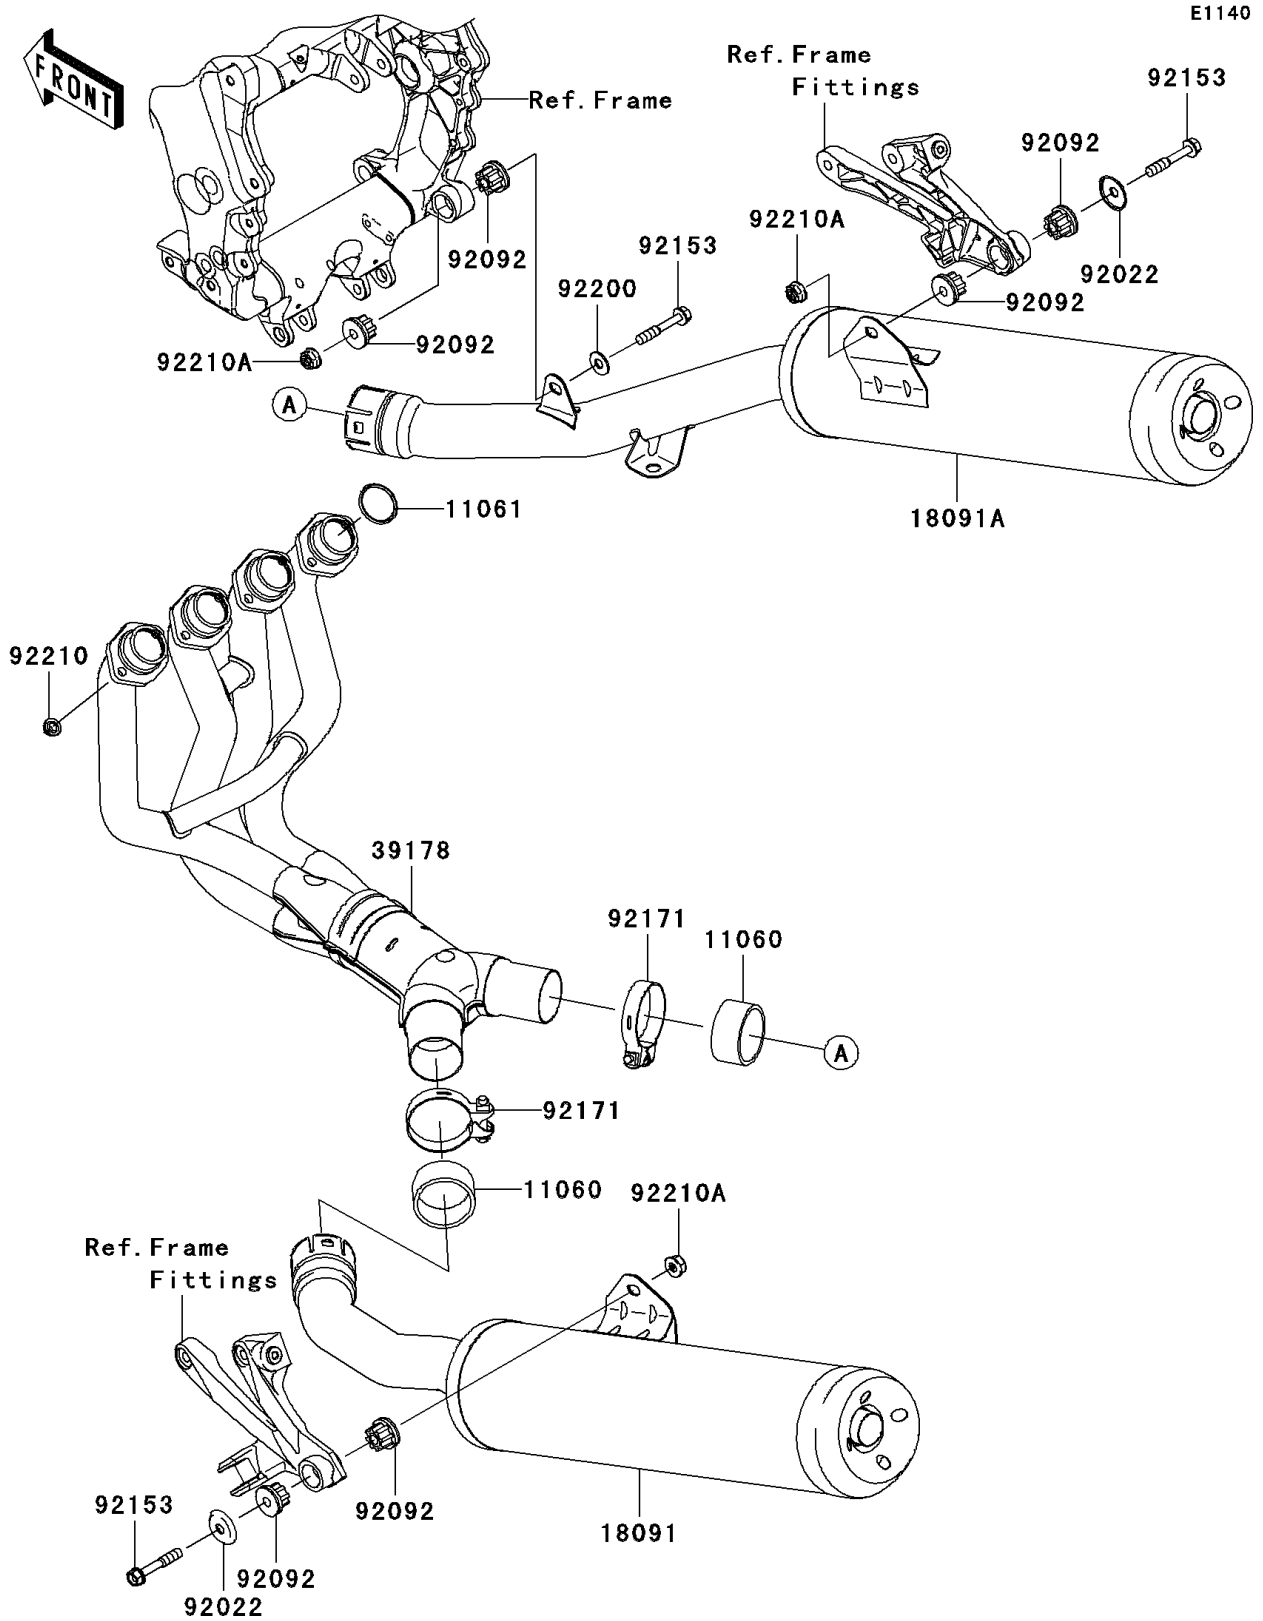

2008 Ninja® ZX™-14 PARTS DIAGRAM

Muffler(s)

2008 Ninja® ZX™ -14 PARTS LIST

Muffler(s)

ITEM NAME	PART NUMBER	QUANTITY
GASKET,MUFFLER CONNECTING (Ref # 11060)	11060-1376	2
GASKET,EX PIPE (Ref # 11061)	11061-0027	4
BODY-COMP-MUFFLER,LH (Ref # 18091)	18091-0402	1
BODY-COMP-MUFFLER,RH (Ref # 18091A)	18091-0404	1
MANIFOLD-COMP-EXHAUST (Ref # 39178)	39178-0119	1
WASHER (Ref # 92022)	92022-289	2
BUSHING-RUBBER,MUFFLER (Ref # 92092)	92092-1087	6
BOLT,SOCKET,10X60 (Ref # 92153)	92153-1837	3
CLAMP,64.5MM (Ref # 92171)	92171-0683	2
WASHER,10.5X25X2.0 (Ref # 92200)	92200-1377	1
NUT,8MM (Ref # 92210)	92210-0121	8
NUT,10X1.25 (Ref # 92210A)	92210-0316	3