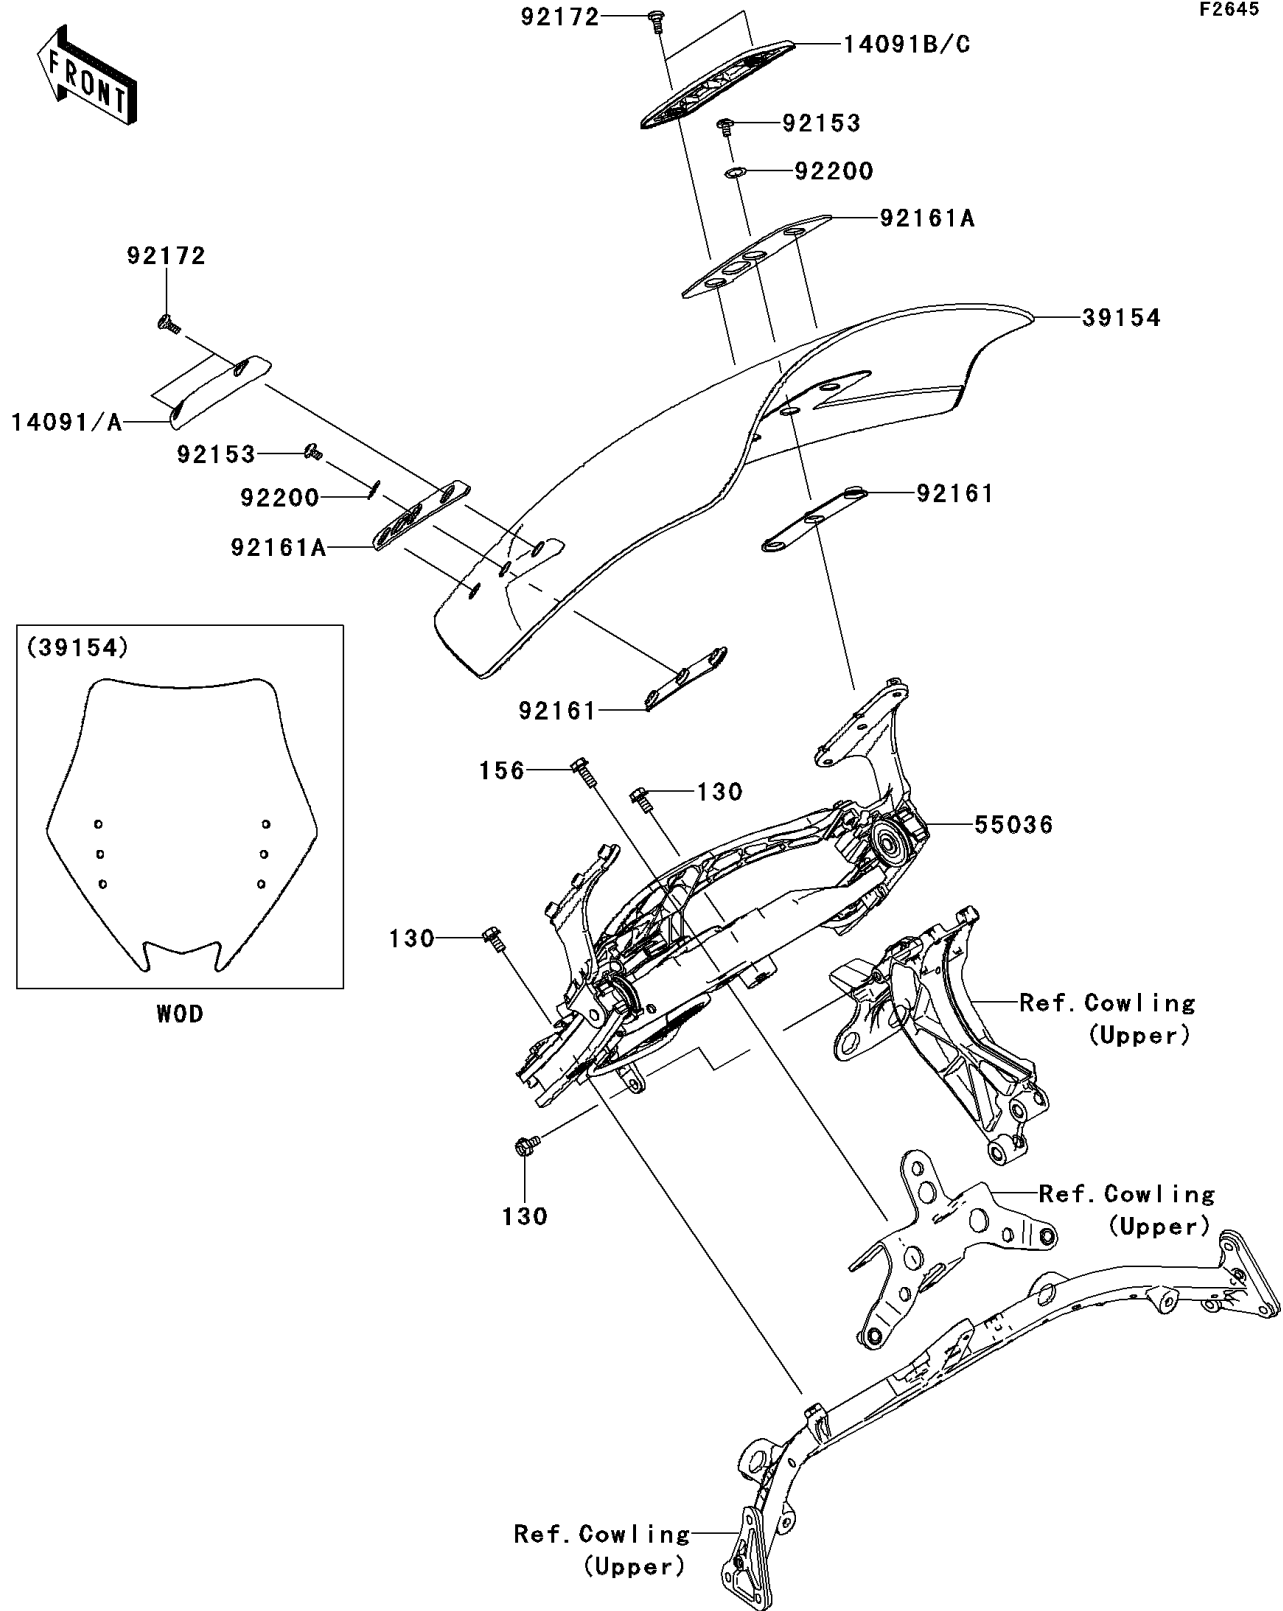

2008 Concours™ 14 PARTS DIAGRAM

Windshield

F2645

2008 Concours™ 14 PARTS LIST

Windshield

ITEM NAME	PART NUMBER	QUANTITY
BOLT-FLANGED,6X12 (Ref # 130)	130BA0612	3
BOLT-WP,6X18 (Ref # 156)	156R0618	1
COVER,WINDSHIELD,LH,F.BLACK (Ref # 14091A)	14091-0642-6Z	1
COVER,WINDSHIELD,RH,F.BLACK (Ref # 14091C)	14091-0643-6Z	1
WINDSHIELD (Ref # 39154)	39154-0027	1
WINDSHIELD-ASSY (Ref # 55036)	55036-0003	1
BOLT,SOCKET,6X11 (Ref # 92153)	92153-1695	2
DAMPER,WINDSHIELD,LWR (Ref # 92161)	92161-0398	2
DAMPER,WINDSHIELD (Ref # 92161A)	92161-0495	2
SCREW,5MM (Ref # 92172)	92172-0170	4
WASHER,10.3X17X1 (Ref # 92200)	92200-0380	2