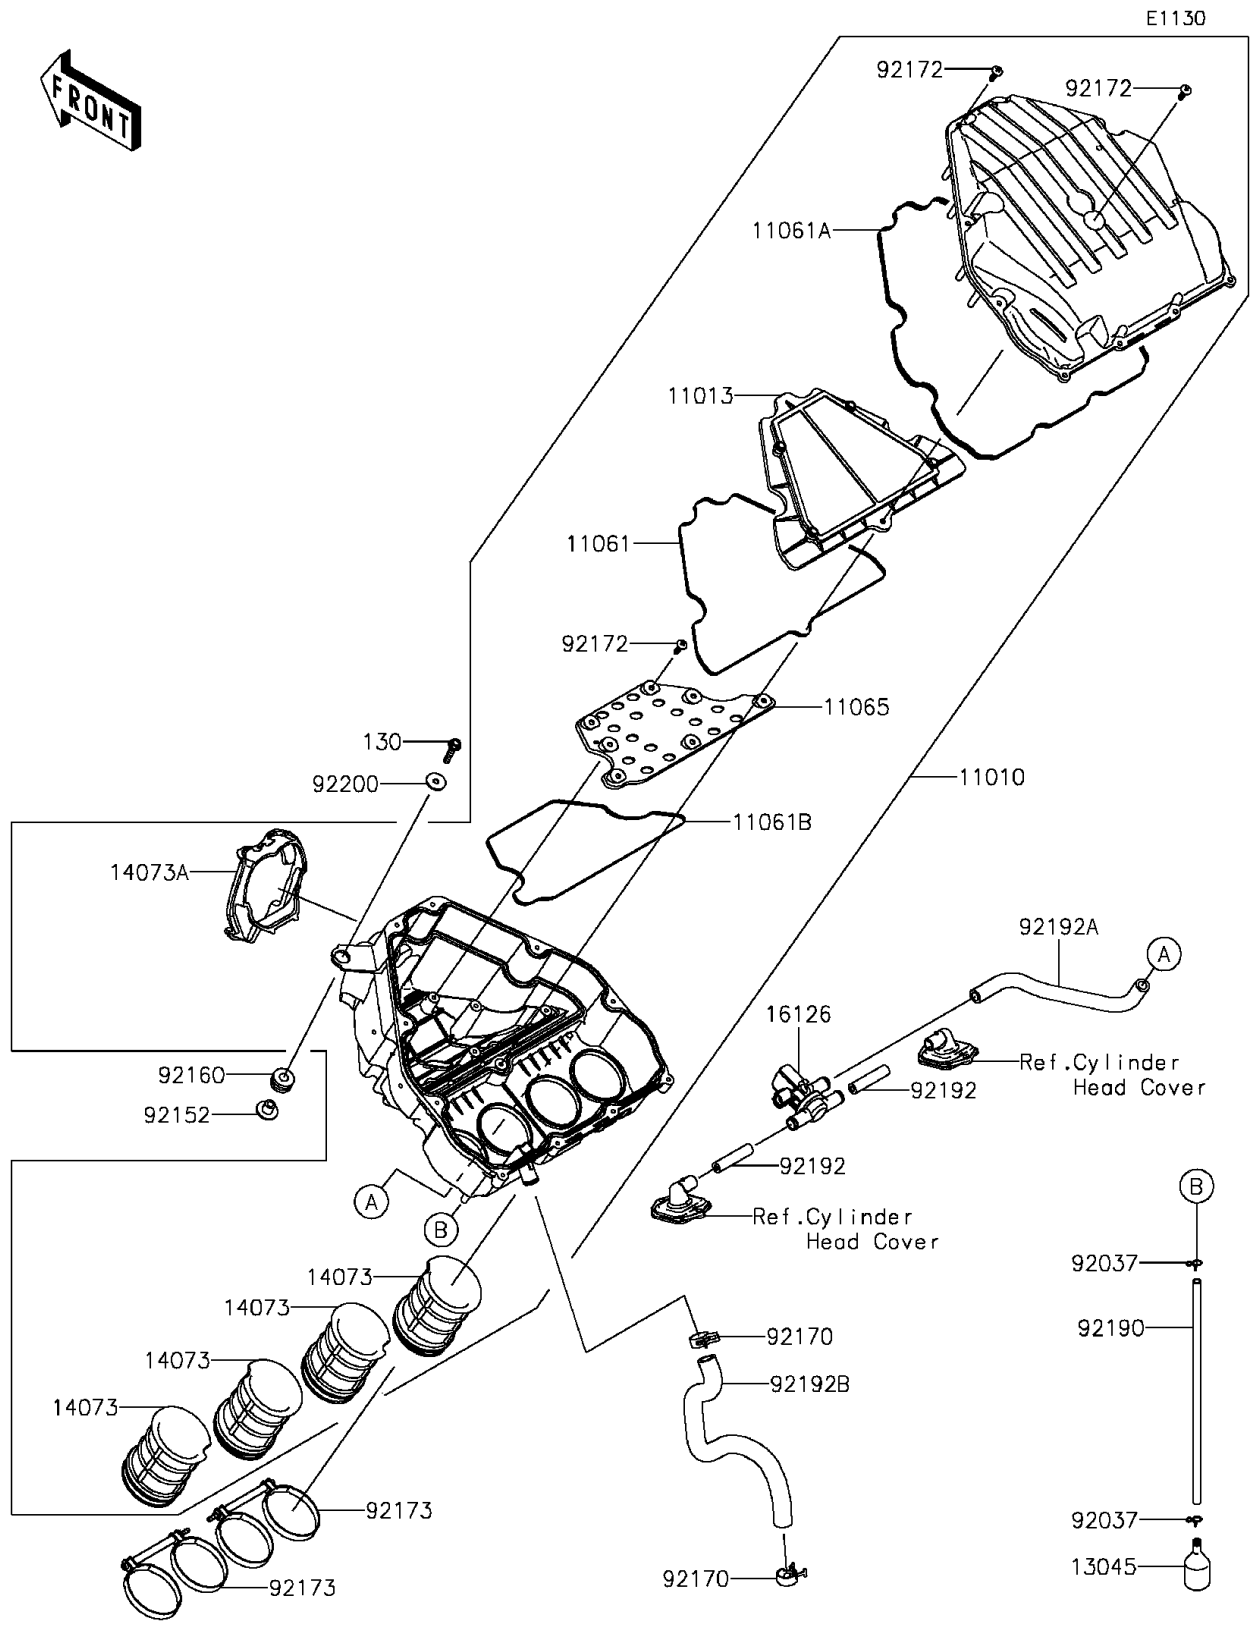

2014 NINJA® 1000 ABS PARTS DIAGRAM

Air Cleaner

2014 NINJA® 1000 ABS PARTS LIST

Air Cleaner

ITEM NAME	PART NUMBER	QUANTITY
FILTER-ASSY-AIR (Ref # 11010)	11010-0785	1
ELEMENT-AIR FILTER (Ref # 11013)	11013-0738	1
GASKET,ELEMENT (Ref # 11061)	11061-0405	1
GASKET,CASE (Ref # 11061A)	11061-0406	1
GASKET (Ref # 11061B)	11061-0424	1
CAP (Ref # 11065)	11065-0815	1
BOLT-FLANGED,6X30 (Ref # 130)	130BB0630	1
RECEIVER-OIL (Ref # 13045)	13045-1057	1
DUCT,INTAKE FUNNEL (Ref # 14073)	14073-0722	4
DUCT,FRAME SIDE (Ref # 14073A)	14073-0768	1
VALVE,AIR SWITCHING (Ref # 16126)	16126-0038	1
CLAMP (Ref # 92037)	92037-1712	2
COLLAR,6.5X10.5X13.1 (Ref # 92152)	92152-0547	1
DAMPER (Ref # 92160)	92160-1162	1
CLAMP (Ref # 92170)	92170-1060	2
SCREW,TAPPING,5X20 (Ref # 92172)	92172-0483	18
CLAMP (Ref # 92173)	92173-0115	2
TUBE,6X9X300 (Ref # 92190)	92190-1253	1
TUBE,HEAD ASV (Ref # 92192)	92192-0843	2
TUBE,ASV-A/C (Ref # 92192A)	92192-0844	1
TUBE,BLOWBY (Ref # 92192B)	92192-0845	1
WASHER,6.5X22X1.6 (Ref # 92200)	92200-1087	1