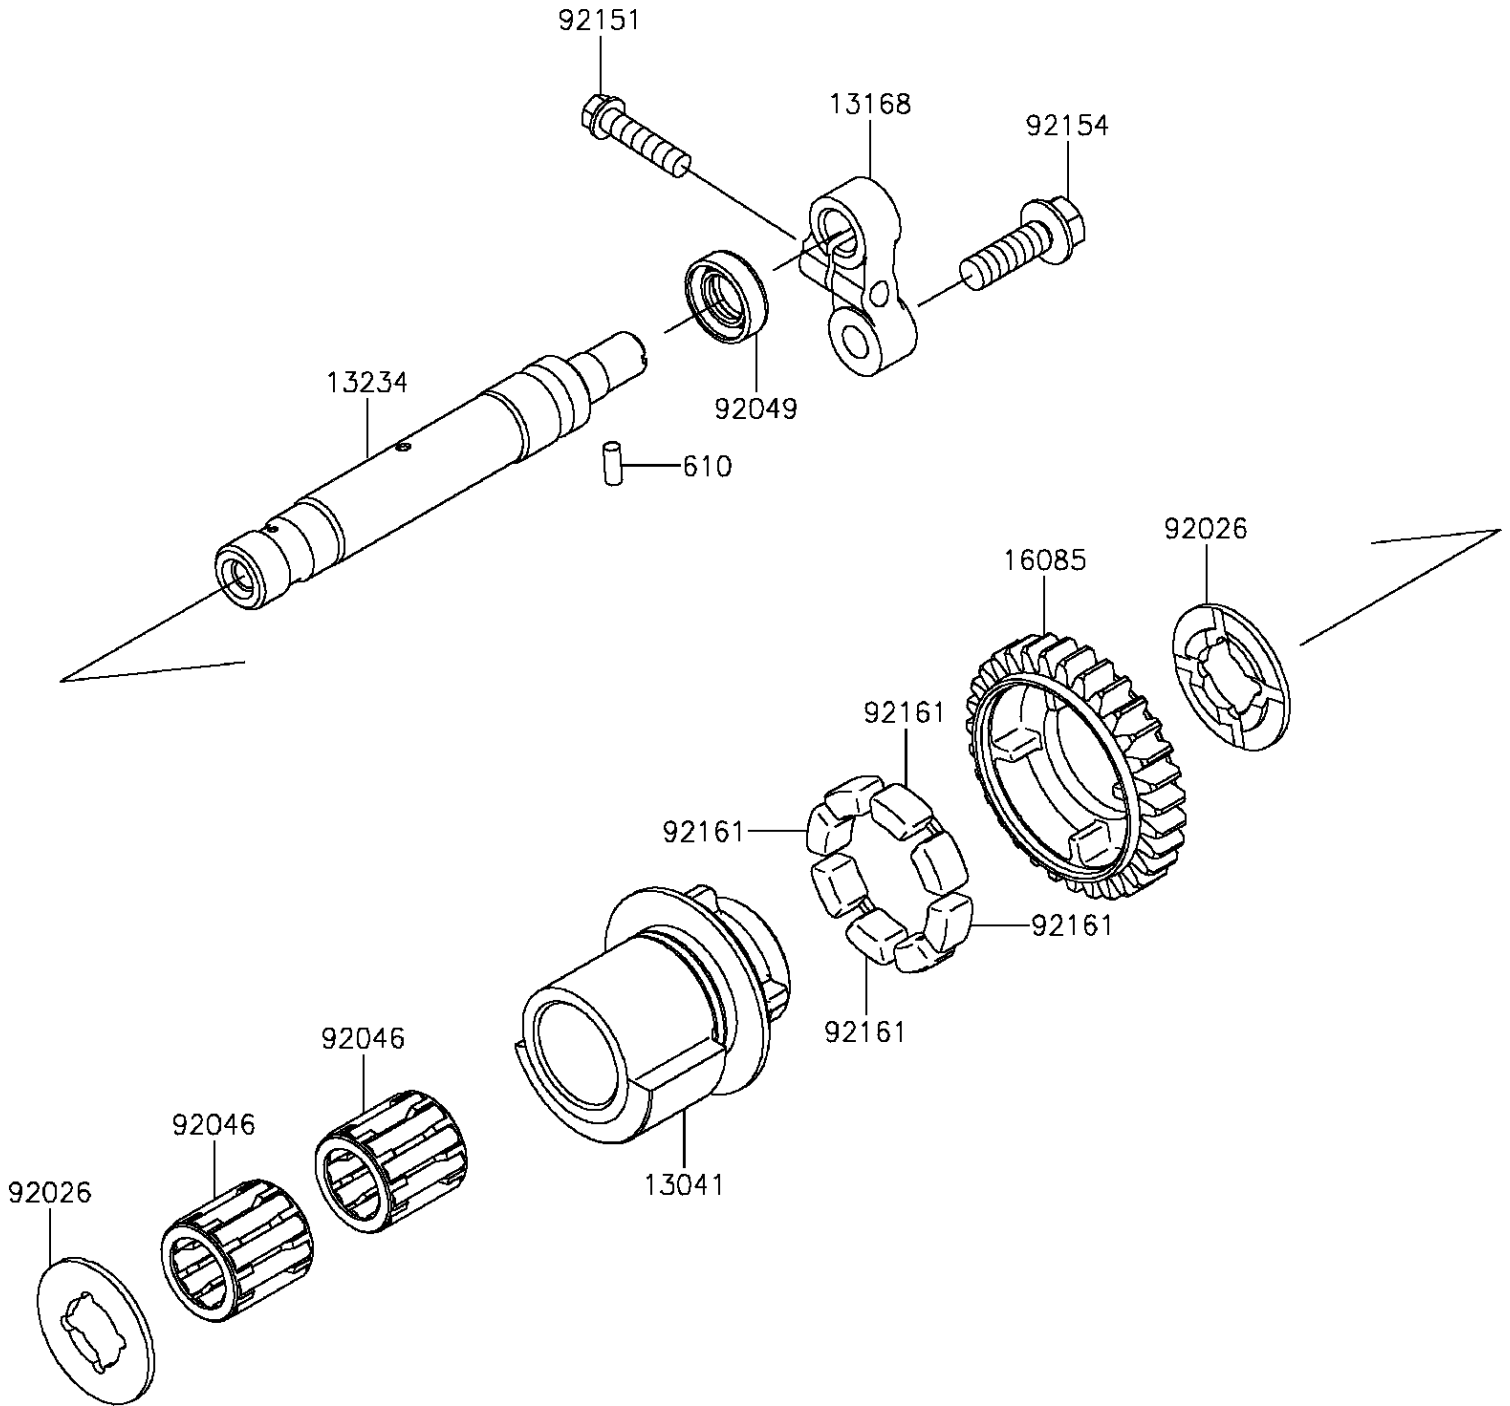

2014 NINJA® 1000 ABS PARTS DIAGRAM

Balancer

E1323

2014 NINJA® 1000 ABS PARTS LIST

Balancer

ITEM NAME	PART NUMBER	QUANTITY
BALANCER (Ref # 13041)	13041-0040	1
LEVER (Ref # 13168)	13168-0115	1
SHAFT-COMP (Ref # 13234)	13234-0038	1
GEAR,BALANCER,31T (Ref # 16085)	16085-0134	1
ROLLER,4X10 (Ref # 610)	610A0410	1
SPACER (Ref # 92026)	92026-0082	2
BEARING-NEEDLE (Ref # 92046)	92046-1266	2
SEAL-OIL,TC 12X22X7 (Ref # 92049)	92049-2204	1
BOLT,FLANGED-SMALL,6X25 (Ref # 92151)	92151-1930	1
BOLT,FLANGED,8X25 (Ref # 92154)	92154-0413	1
DAMPER (Ref # 92161)	92161-1055	4