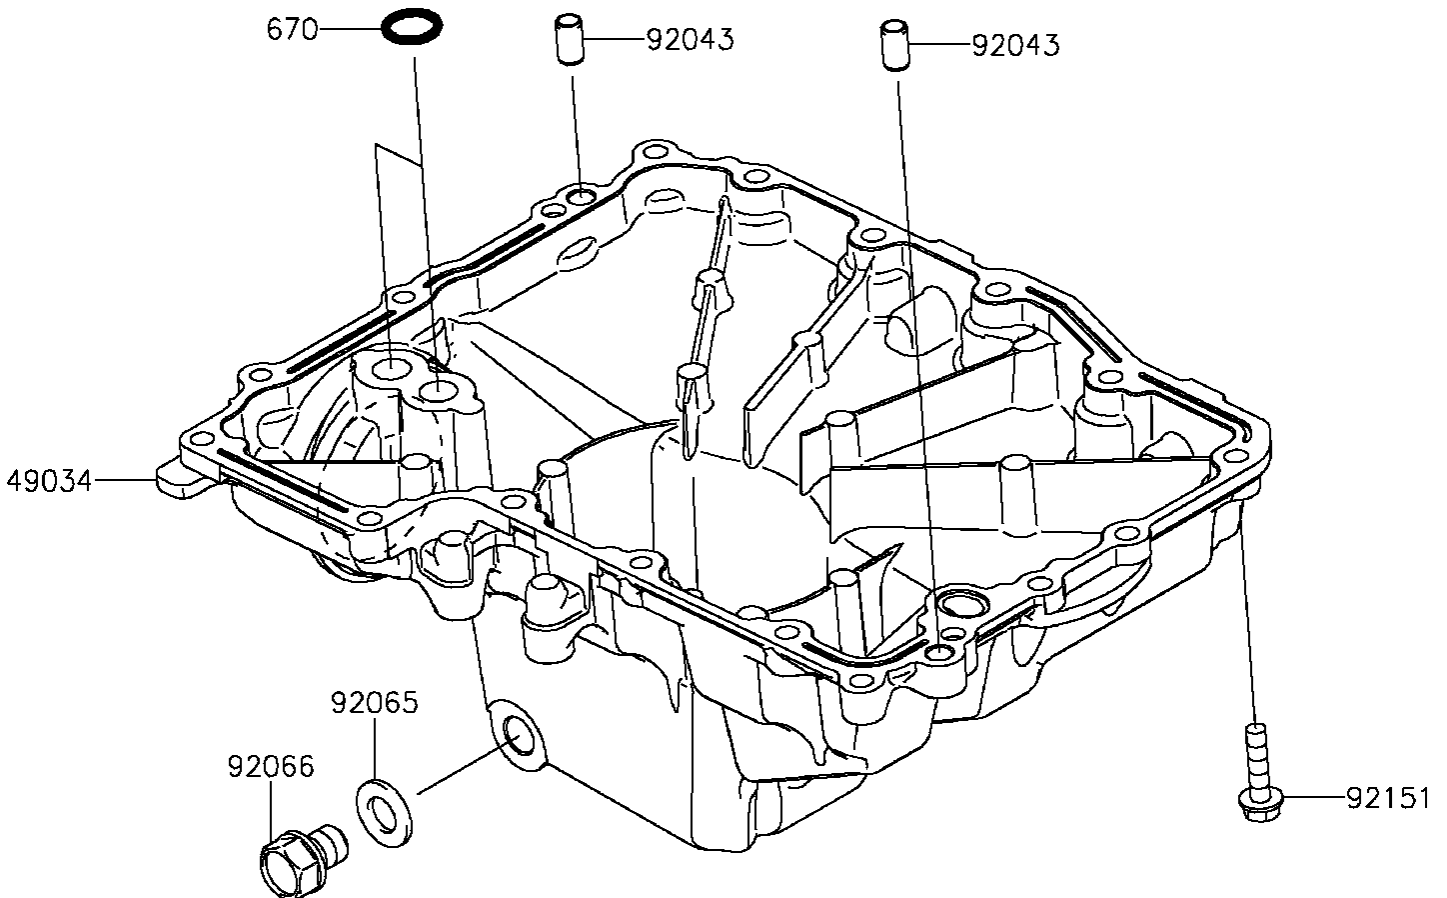

2015 Ninja 1000 ABS PARTS DIAGRAM

Oil Pan

E1434

2015 Ninja 1000 ABS PARTS LIST

Oil Pan

ITEM NAME	PART NUMBER	QUANTITY
-----------	-------------	----------