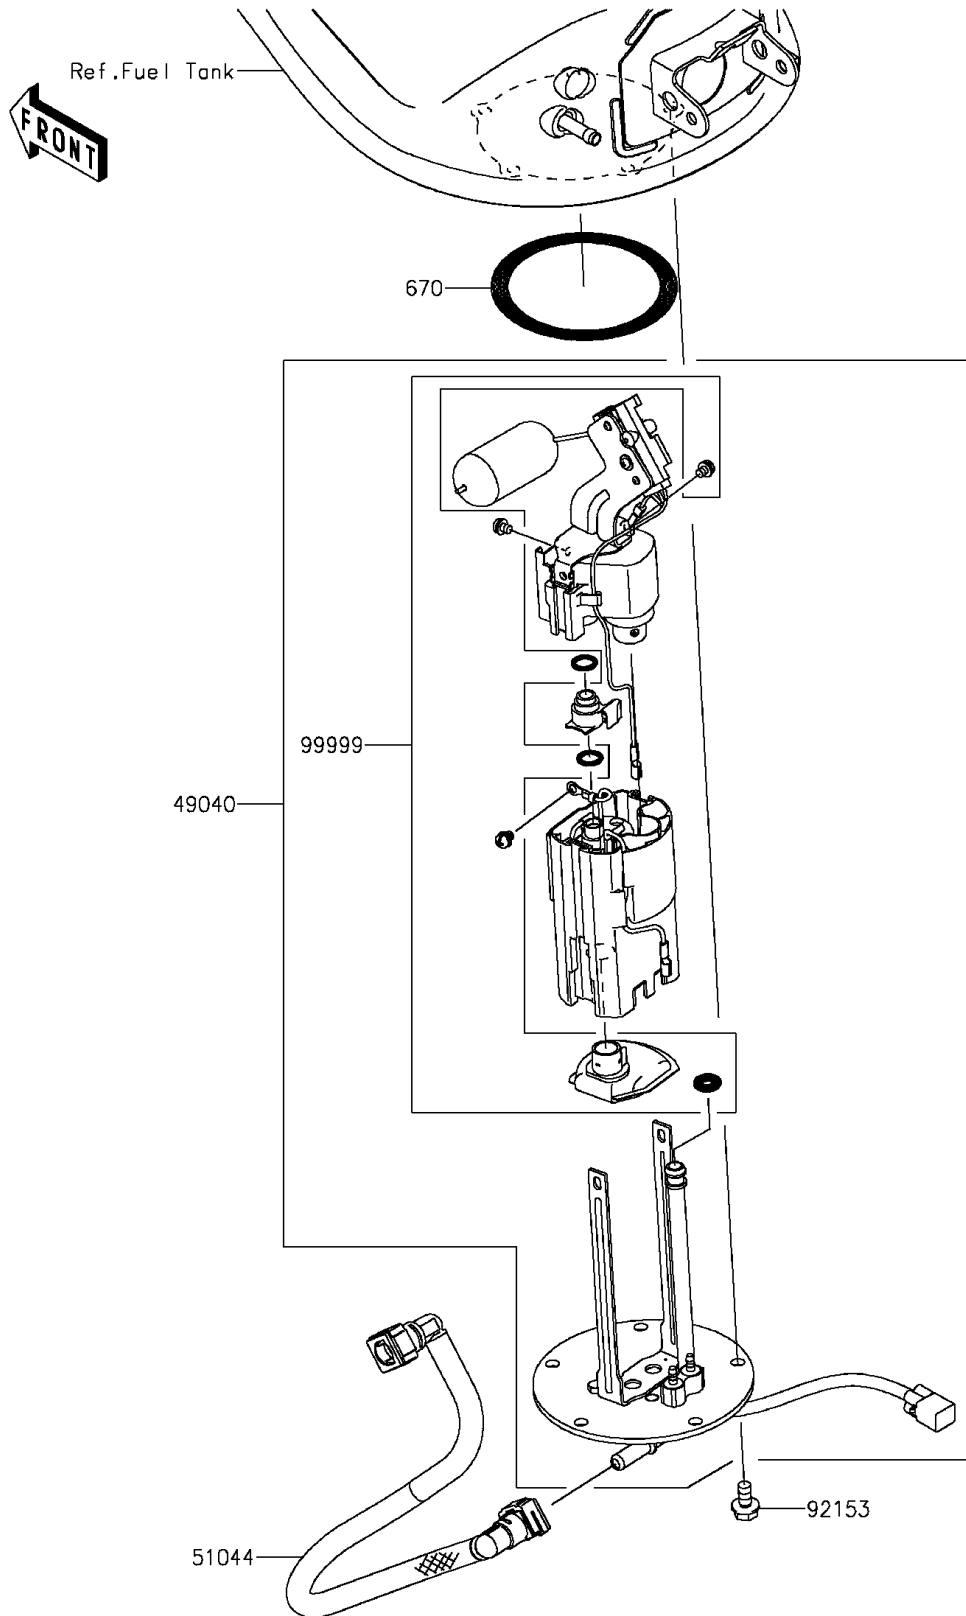

# 2015 Ninja 1000 ABS PARTS DIAGRAM

## Fuel Pump

E1520

# 2015 Ninja 1000 ABS PARTS LIST

Fuel Pump

ITEM NAME	PART NUMBER	QUANTITY
-----------	-------------	----------