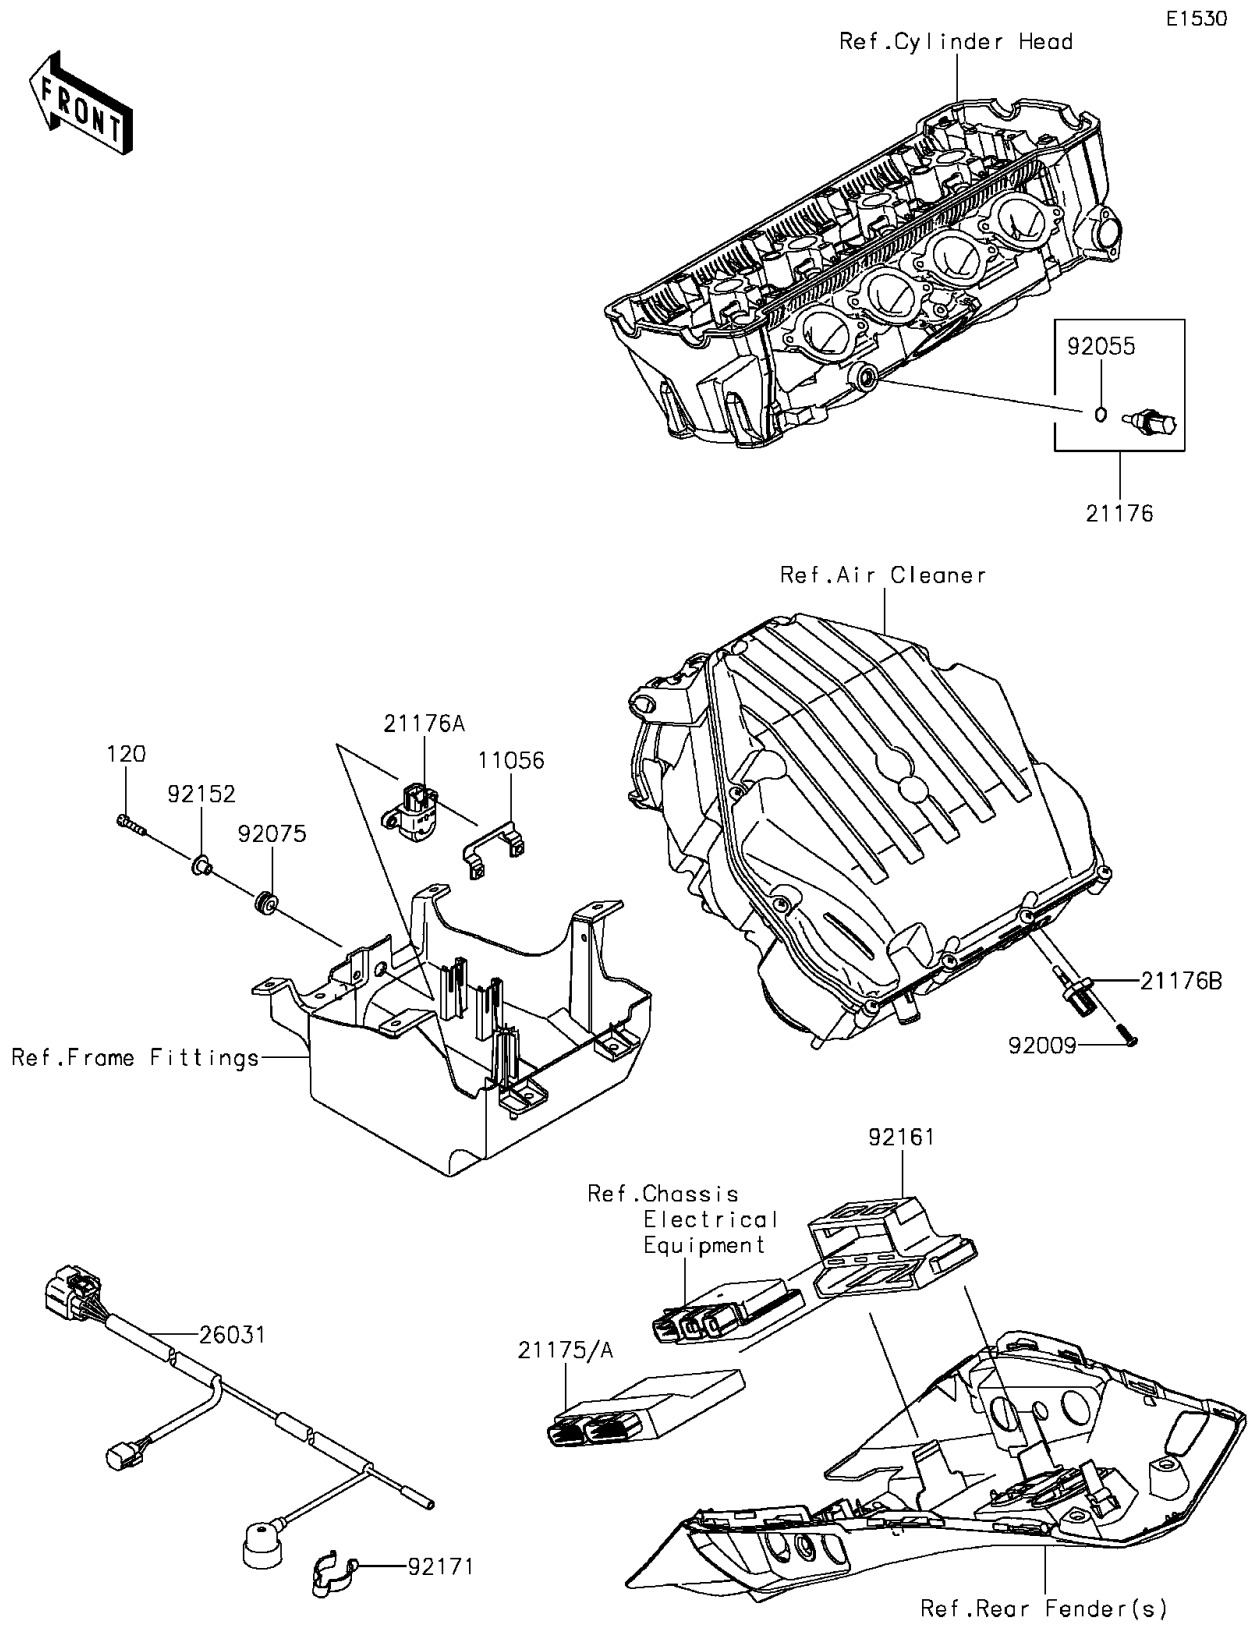

2015 Ninja 1000 ABS PARTS DIAGRAM

Fuel Injection

2015 Ninja 1000 ABS PARTS LIST

Fuel Injection

ITEM NAME	PART NUMBER	QUANTITY
BRACKET (Ref # 11056)	11056-0124	1
BOLT-SOCKET,5X25 (Ref # 120)	120CA0525	2
CONTROL UNIT-ELECTRONIC (Ref # 21175)	21175-0857	1
CONTROL UNIT-ELECTRONIC (Ref # 21175A)	21175-0858	1
SENSOR,WATER TEMP (Ref # 21176)	21176-0009	1
SENSOR,VEHICLE-DOWN (Ref # 21176A)	21176-0026	1
SENSOR,AIR TEMPERATURE (Ref # 21176B)	21176-0048	1
HARNESS,SUB (Ref # 26031)	26031-1674	1
SCREW,TAPPING,5X16 (Ref # 92009)	92009-1984	1
RING-O,9.5X1.9 (Ref # 92055)	92055-0016	1
DAMPER (Ref # 92075)	92075-1912	2
COLLAR (Ref # 92152)	92152-0134	2
DAMPER (Ref # 92161)	92161-0356	1
CLAMP,CABLE (Ref # 92171)	92171-1283	1