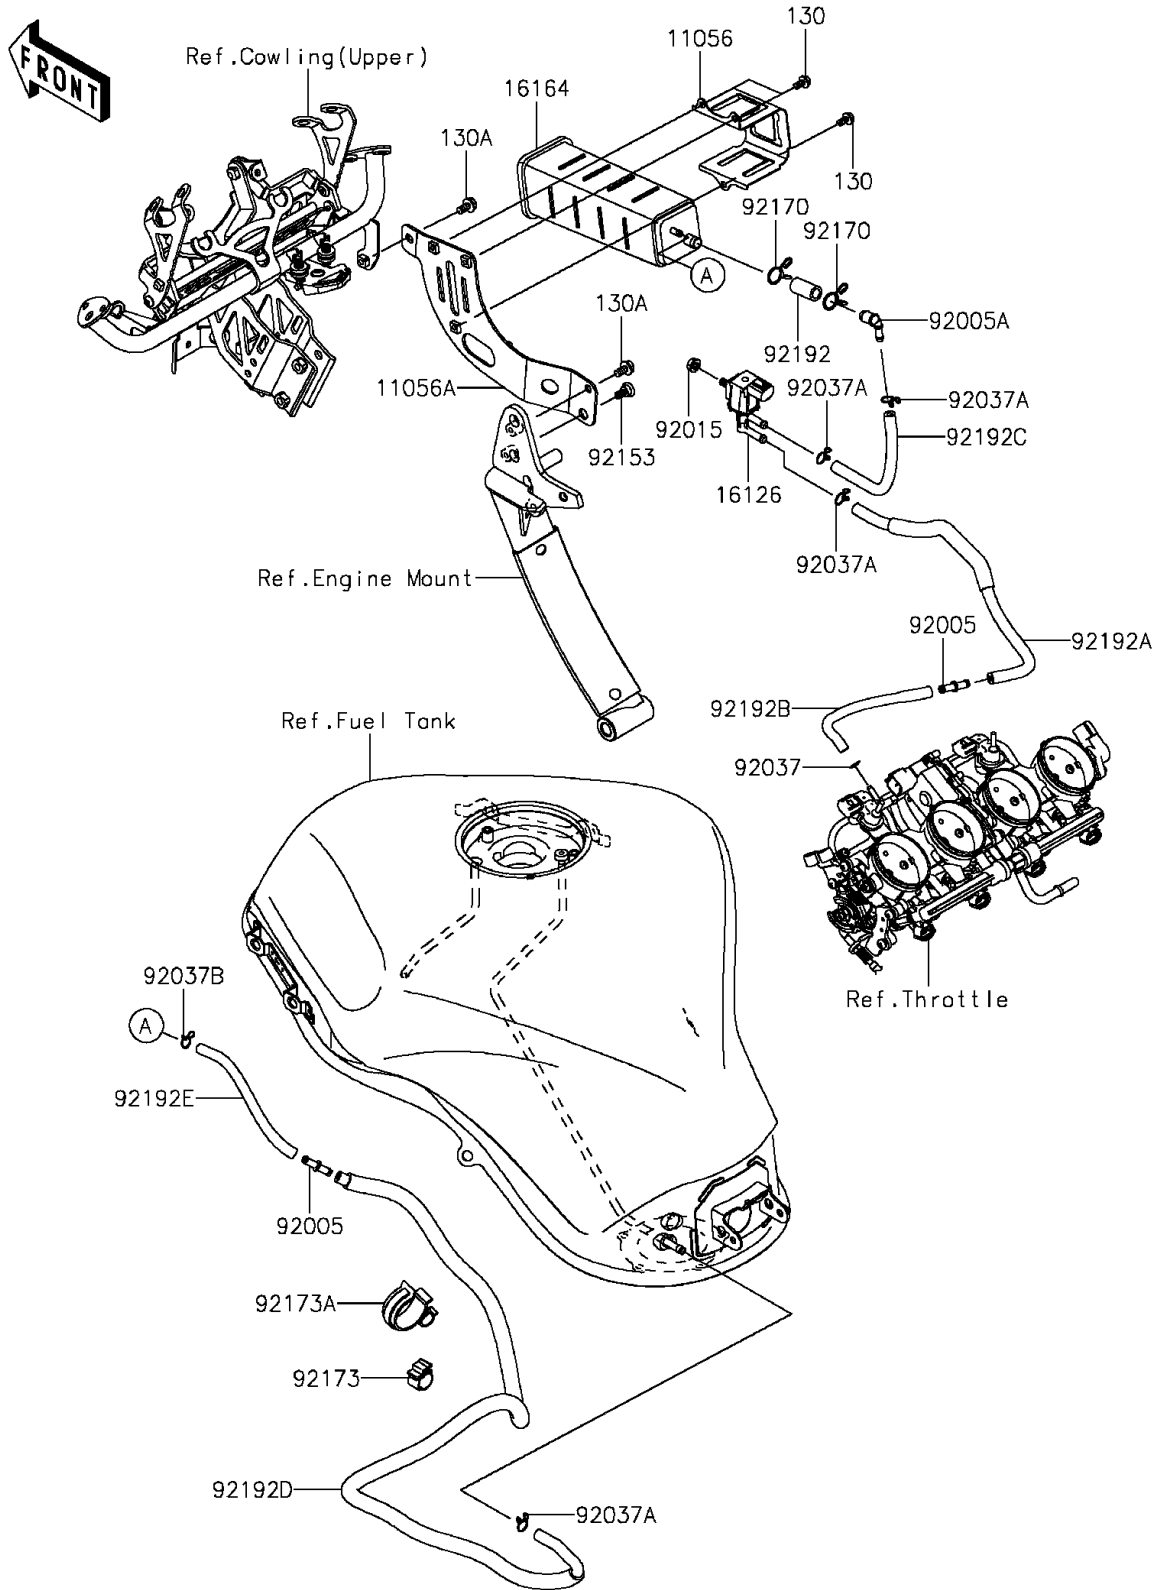

# 2014 NINJA® 1000 ABS PARTS DIAGRAM

Fuel Evaporative System(CA)

E1650

## 2014 NINJA® 1000 ABS PARTS LIST

### Fuel Evaporative System(CA)

ITEM NAME	PART NUMBER	QUANTITY
BRACKET,CANISTER (Ref # 11056)	11056-2987	1
BRACKET,CANISTER&VALVE (Ref # 11056A)	11056-2988	1
VALVE,SOLENOID (Ref # 16126)	16126-0705	1
CANISTER (Ref # 16164)	16164-0009	1
FITTING (Ref # 92005)	92005-0721	2
FITTING (Ref # 92005A)	92005-0753	1
NUT,FLANGED,6MM (Ref # 92015)	92015-1367	1
CLAMP,TUBE (Ref # 92037)	92037-010	1
CLAMP,TUBE (Ref # 92037A)	92037-147	4
CLAMP (Ref # 92037B)	92037-1712	1
BOLT,SOCKET,6MM (Ref # 92153)	92153-1956	1
CLAMP (Ref # 92170)	92170-1695	2
CLAMP,CLIP (Ref # 92173)	92173-0127	1
CLAMP (Ref # 92173A)	92173-1273	1
TUBE,9X14.4X30 (Ref # 92192)	92192-1148	1
TUBE,FITTING(THROTTLE)-VALVE (Ref # 92192A)	92192-1278	1
TUBE,THROTTLE-FITTING(VALVE) (Ref # 92192B)	92192-1279	1
TUBE,VALVE-CANISTER (Ref # 92192C)	92192-1280	1
TUBE,FITTING(CANISTER)-TANK (Ref # 92192D)	92192-1281	1
TUBE,CANISTER-FITTING(TANK) (Ref # 92192E)	92192-1282	1
BOLT-FLANGED,5X10 (Ref # 130)	130BA0510	3
BOLT-FLANGED,6X12 (Ref # 130A)	130BA0612	2