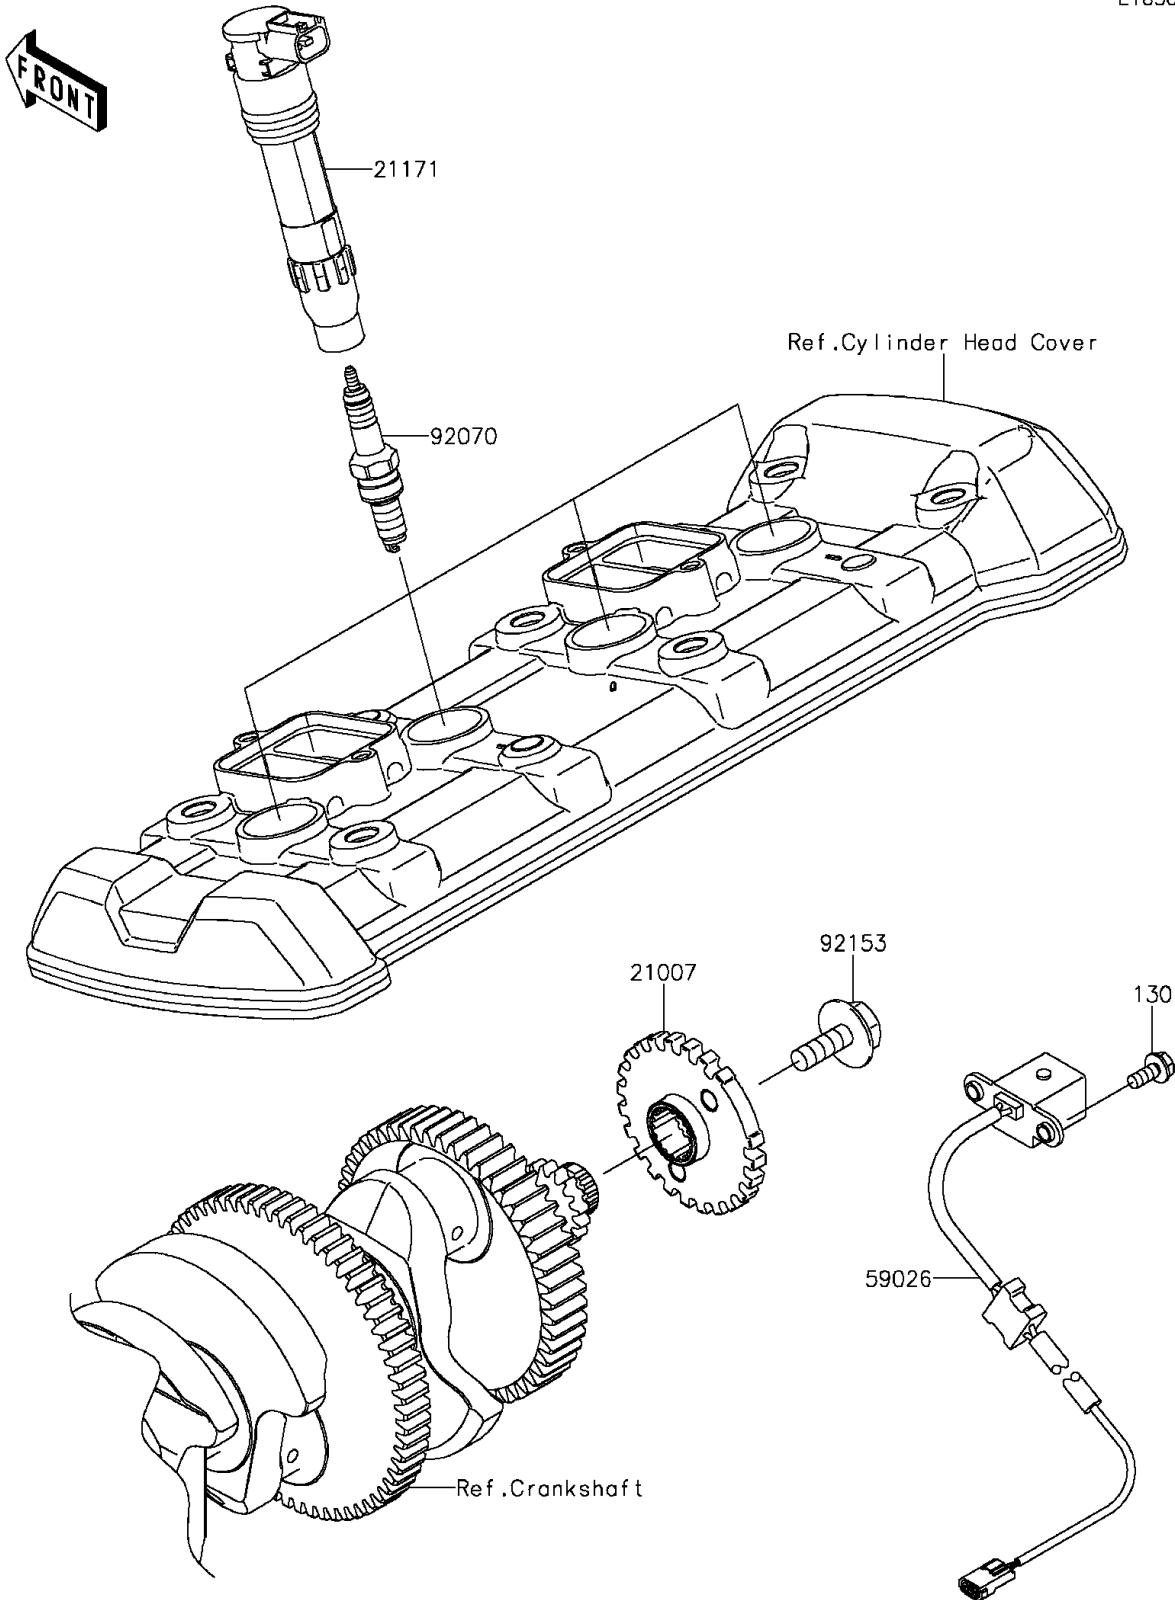

2014 NINJA® 1000 ABS PARTS DIAGRAM

Ignition System

E1830

2014 NINJA® 1000 ABS PARTS LIST

Ignition System

ITEM NAME	PART NUMBER	QUANTITY
BOLT-FLANGED,5X12 (Ref # 130)	130BA0512	2
ROTOR (Ref # 21007)	21007-0579	1
COIL-ASSY-IGNITION (Ref # 21171)	21171-0033	4
COIL-PULSING (Ref # 59026)	59026-0043	1
PLUG-SPARK,CR9EIA(NGK) (Ref # 92070)	92070-0014	4
BOLT,FLANGED,8X23 (Ref # 92153)	92153-0549	1