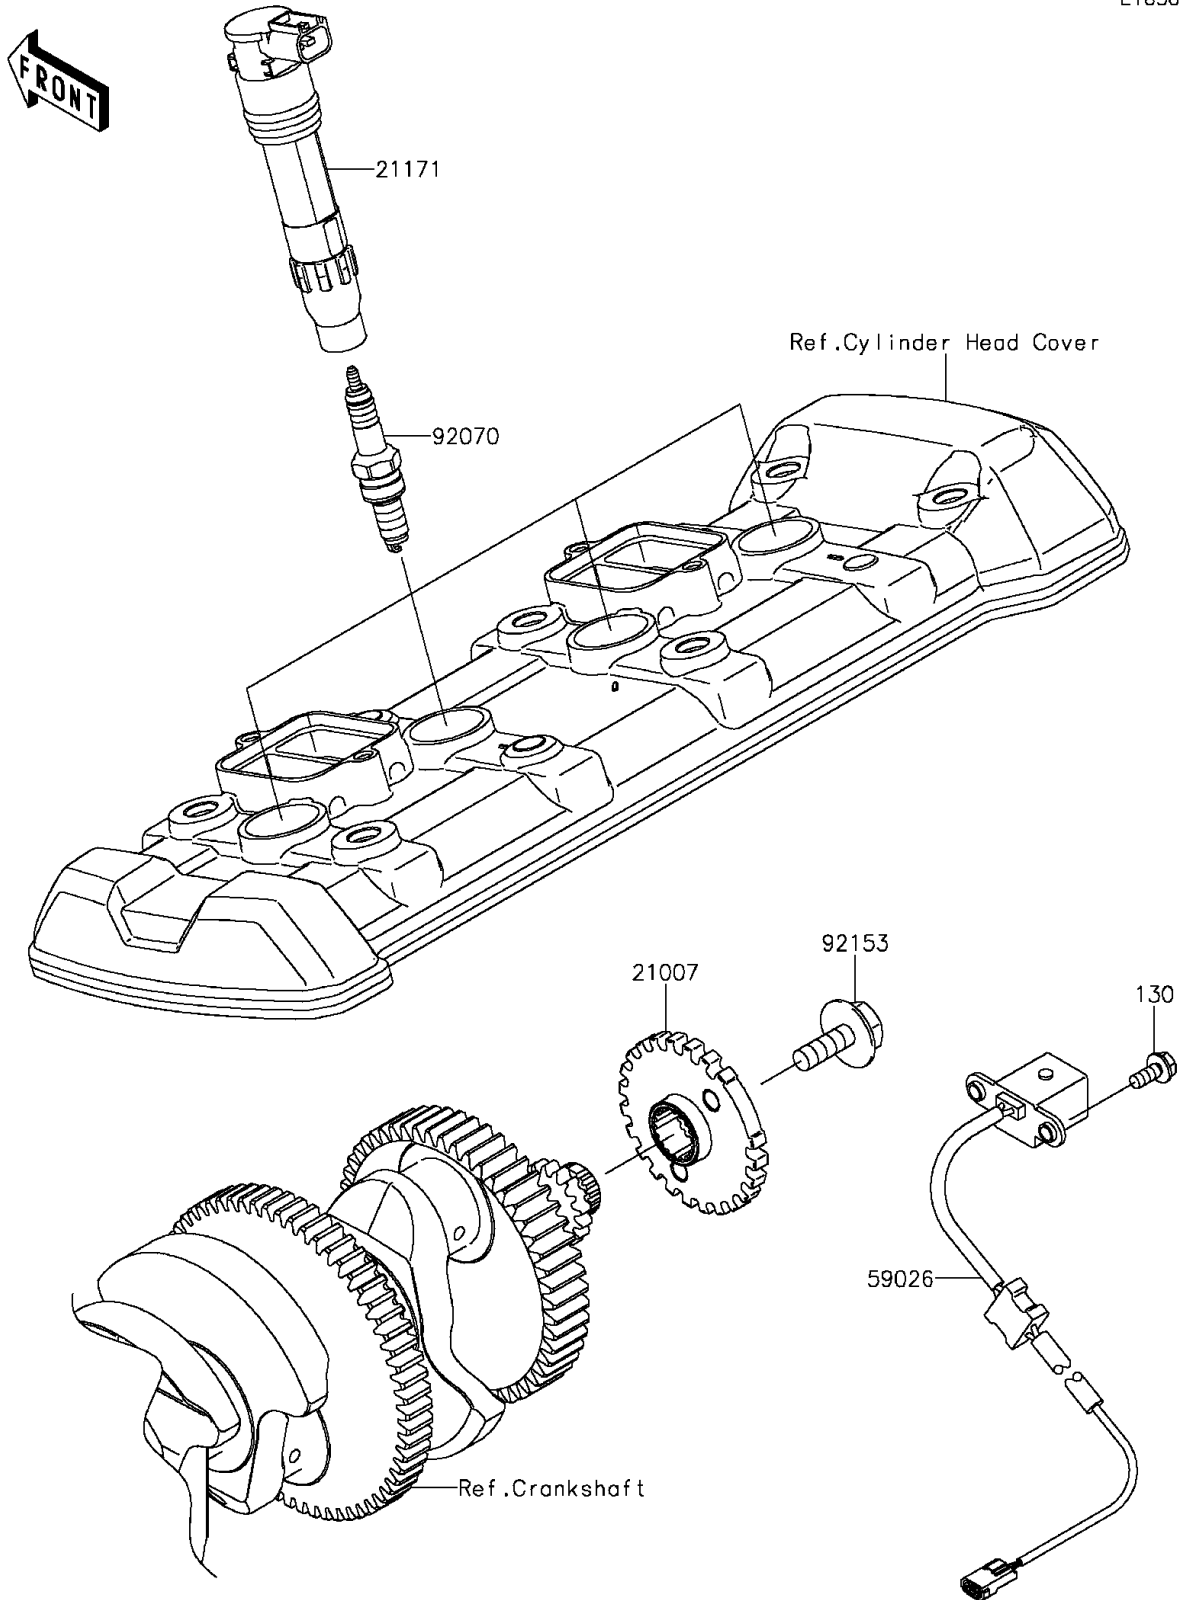

2015 Ninja 1000 ABS PARTS DIAGRAM

Ignition System

E1830

2015 Ninja 1000 ABS PARTS LIST

Ignition System

ITEM NAME	PART NUMBER	QUANTITY
BOLT-FLANGED,5X12 (Ref # 130)	130BA0512	2
ROTOR (Ref # 21007)	21007-0579	1
COIL-ASSY-IGNITION (Ref # 21171)	21171-0033	4
COIL-PULSING (Ref # 59026)	59026-0043	1
PLUG-SPARK,CR9EIA(NGK) (Ref # 92070)	92070-0014	4
BOLT,FLANGED,8X23 (Ref # 92153)	92153-0549	1