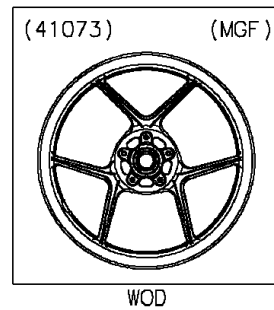

2014 NINJA® 1000 ABS PARTS DIAGRAM

Front Wheel

2014 NINJA® 1000 ABS PARTS LIST

Front Wheel

ITEM NAME	PART NUMBER	QUANTITY
AXLE,FR (Ref # 41068)	41068-0038	1
WHEEL-ASSY,FR,G.BLACK (Ref # 41073A)	41073-0608-QT	1
BEARING-BALL,#6004UUC3 (Ref # 601)	601B6004UU	2
SEAL-OIL,BJN30427-C3 (Ref # 92049)	92049-1057	2
COLLAR,FR HUB,L=115 (Ref # 92152)	92152-0087	1
COLLAR,FR AXLE,L=15.5 (Ref # 92152A)	92152-0310	2