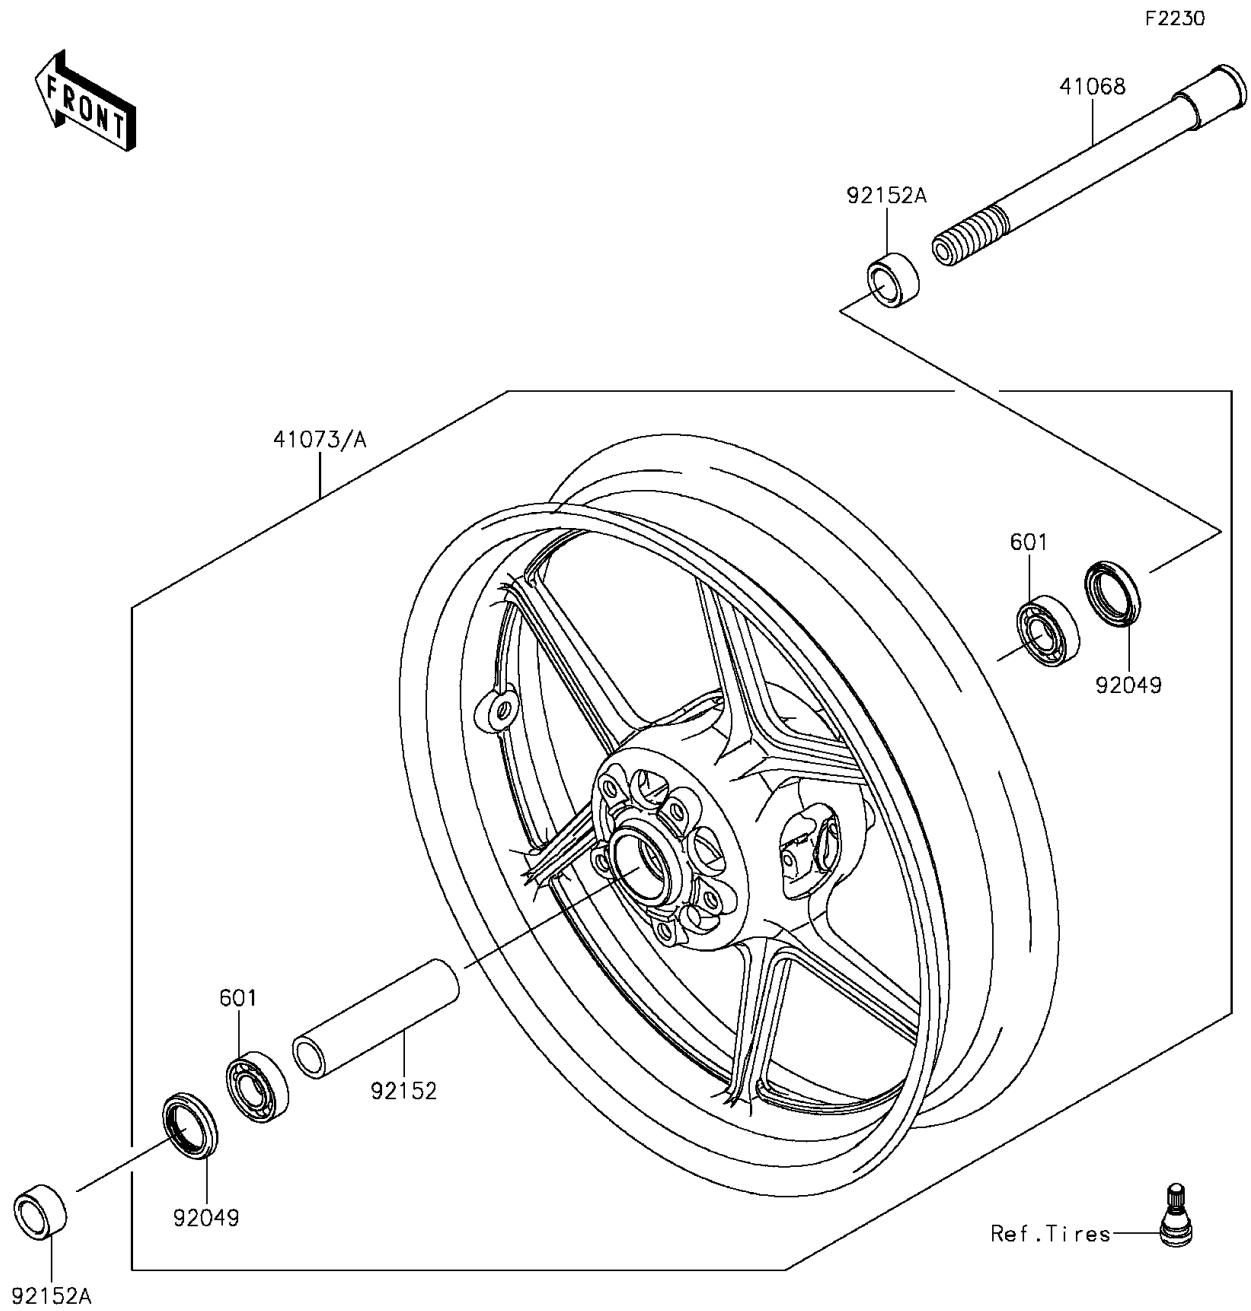

2014 NINJA® 1000 ABS PARTS DIAGRAM

Front Wheel

2014 NINJA® 1000 ABS PARTS LIST

Front Wheel

ITEM NAME	PART NUMBER	QUANTITY
AXLE,FR (Ref # 41068)	41068-0038	1
WHEEL-ASSY,FR,G.BLACK (Ref # 41073A)	41073-0608-QT	1
BEARING-BALL,#6004UUC3 (Ref # 601)	601B6004UU	2
SEAL-OIL,BJN30427-C3 (Ref # 92049)	92049-1057	2
COLLAR,FR HUB,L=115 (Ref # 92152)	92152-0087	1
COLLAR,FR AXLE,L=15.5 (Ref # 92152A)	92152-0310	2