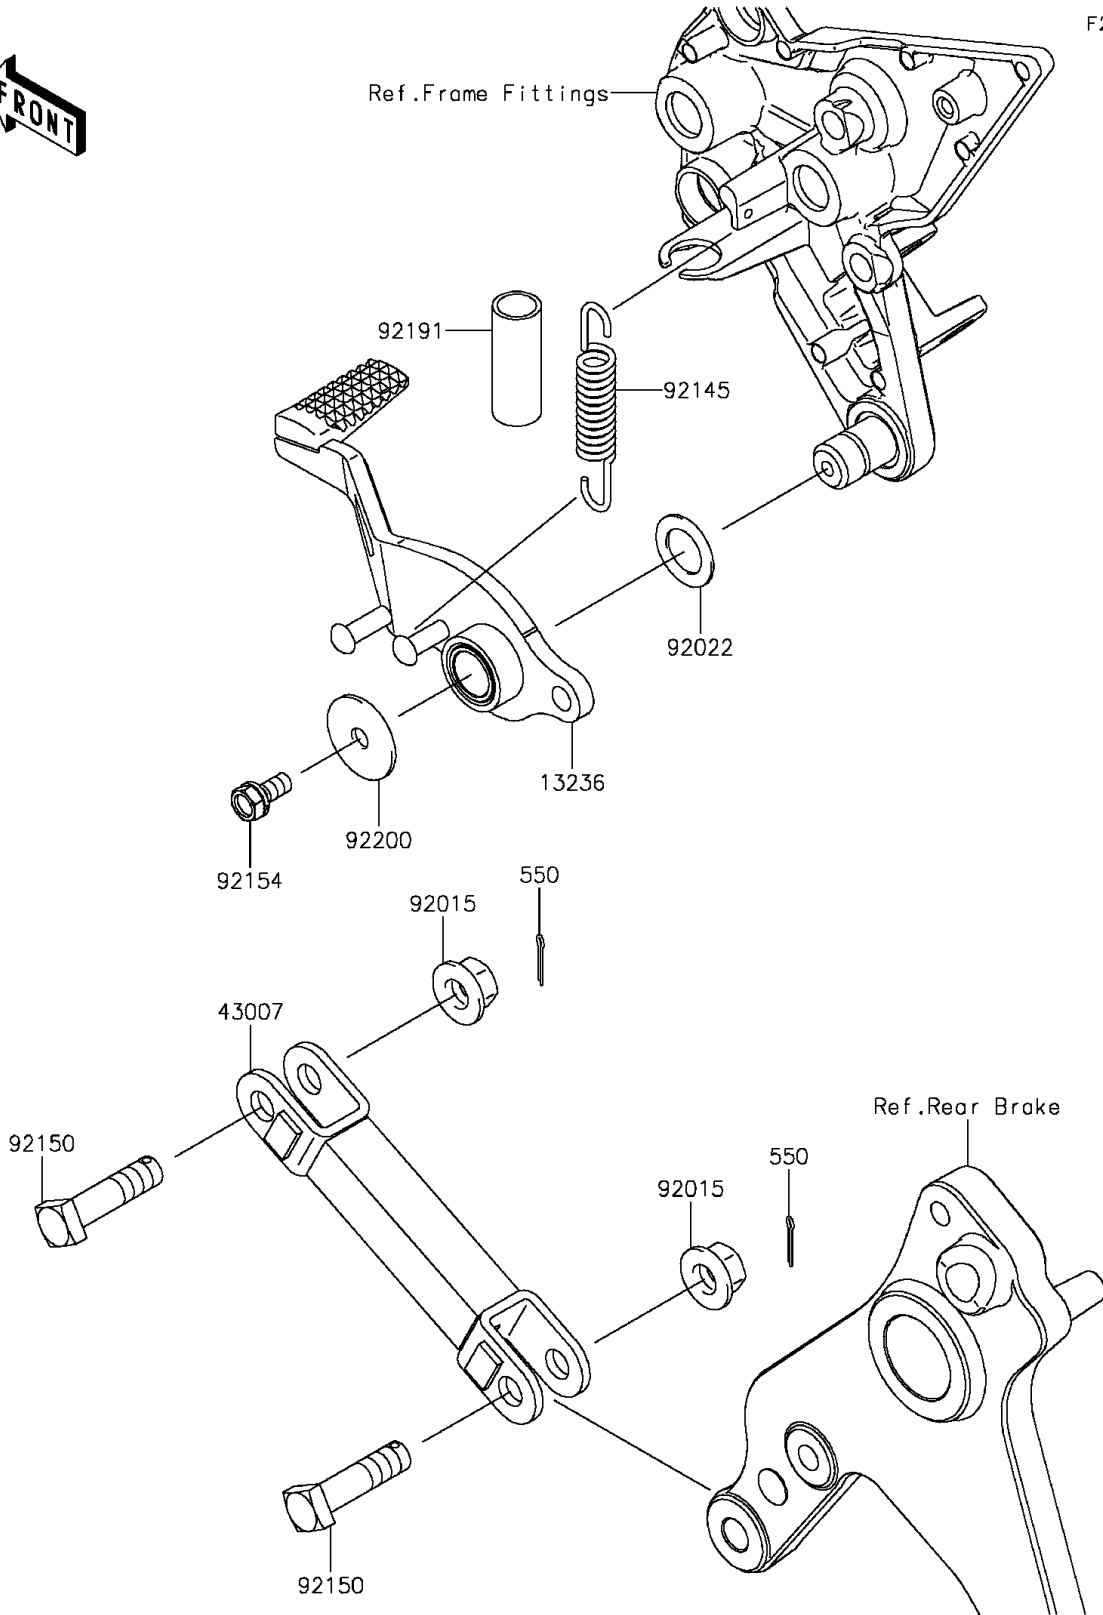

2015 Ninja 1000 ABS PARTS DIAGRAM

Brake Pedal/Torque Link

F2260

2015 Ninja 1000 ABS PARTS LIST

Brake Pedal/Torque Link

ITEM NAME	PART NUMBER	QUANTITY
LEVER-COMP (Ref # 13236)	13236-0741	1
ROD-TORQUE,F.S.BLACK (Ref # 43007)	43007-0016-18R	1
PIN-COTTER,2.0X15 (Ref # 550)	550AA2015	2
NUT,FLANGED,10MM (Ref # 92015)	92015-1415	2
WASHER,15.3X24X1 (Ref # 92022)	92022-326	1
SPRING,BRAKE LEVER (Ref # 92145)	92145-0764	1
BOLT,10X39.5 (Ref # 92150)	92150-1598	2
BOLT,UPSET-WS,6X14 (Ref # 92154)	92154-0293	1
TUBE,12X15X40 (Ref # 92191)	92191-1739	1
WASHER,7X28X1.6 (Ref # 92200)	92200-0279	1