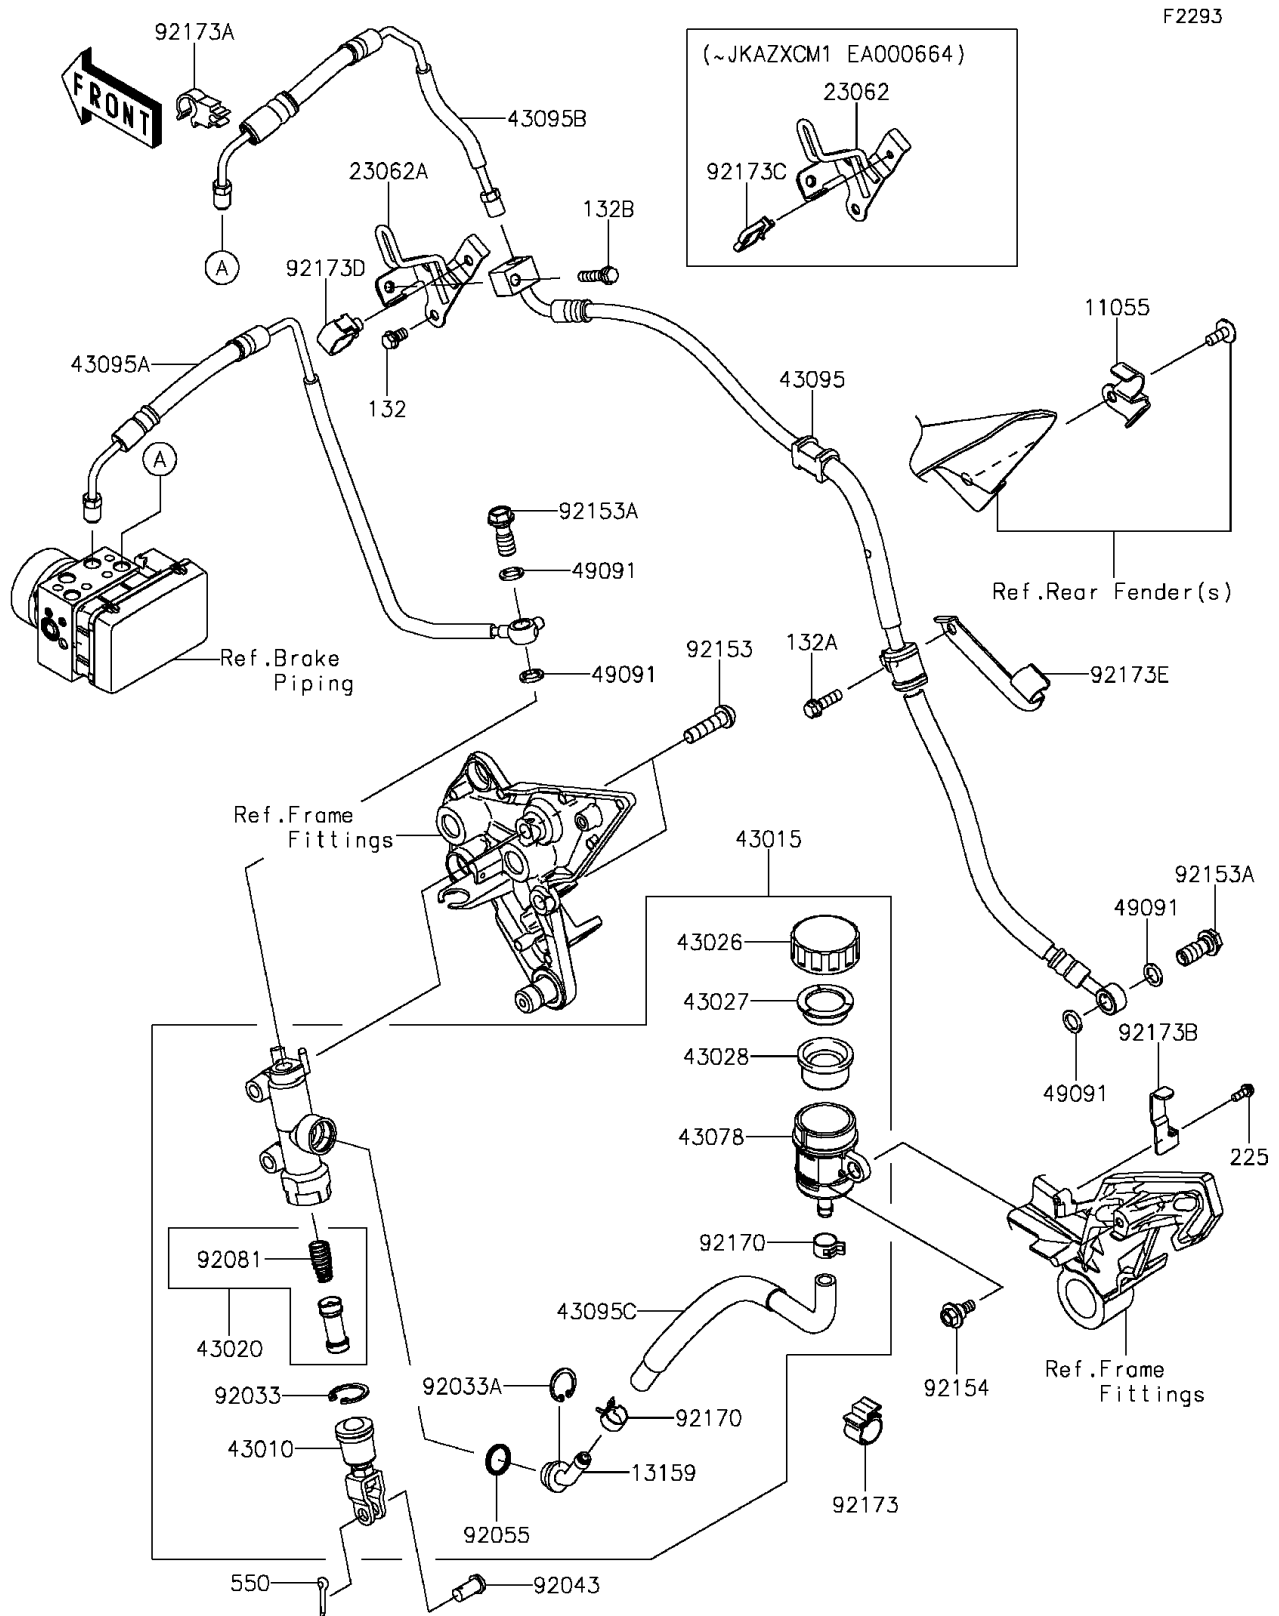

2014 NINJA® 1000 ABS PARTS DIAGRAM

Rear Master Cylinder

2014 NINJA® 1000 ABS PARTS LIST

Rear Master Cylinder

ITEM NAME	PART NUMBER	QUANTITY
BRACKET (Ref # 11055)	11055-1785	1
CONNECTOR (Ref # 13159)	13159-0008	1
BRACKET-COMP (Ref # 23062)	23062-0814	1
BRACKET-COMP (Ref # 23062A)	23062-0823	1
ROD-ASSY-BRAKE (Ref # 43010)	43010-1062	1
CYLINDER-ASSY-MASTER,RR (Ref # 43015)	43015-0596	1
PISTON-COMP-BRAKE (Ref # 43020)	43020-1057	1
CAP-BRAKE (Ref # 43026)	43026-0009	1
PLATE-DIAPHRAGM (Ref # 43027)	43027-1053	1
DIAPHRAGM (Ref # 43028)	43028-1065	1
RESERVOIR (Ref # 43078)	43078-0060	1
HOSE-BRAKE,RR (Ref # 43095)	43095-0510	1
HOSE-BRAKE,HU-RR M/C (Ref # 43095A)	43095-0785	1
HOSE-BRAKE,HU-RR CALIPER (Ref # 43095B)	43095-0786	1
HOSE-BRAKE,RR M/C (Ref # 43095C)	43095-0811	1
WASHER-SEAL,10.1X14.5X1.5 (Ref # 49091)	49091-0001	4
RING-SNAP,20.9X24.6X1.2 (Ref # 92033)	92033-0079	1
RING-SNAP,20.5MM (Ref # 92033A)	92033-1186	1
PIN,8X17 (Ref # 92043)	92043-0104	1
RING-O,14.8X2.4 (Ref # 92055)	92055-0741	1
SPRING,MASTER CYLINDER (Ref # 92081)	92081-1737	1
BOLT,SOCKET,8X30 (Ref # 92153)	92153-0393	2
BOLT,OIL,L=23 (Ref # 92153A)	92153-0627	2
BOLT,FLANGED,6X16 (Ref # 92154)	92154-0385	1
CLAMP,HOSE (Ref # 92170)	92170-1091	2
CLAMP,CLIP (Ref # 92173)	92173-0127	1
CLAMP (Ref # 92173A)	92173-0170	1
CLAMP (Ref # 92173B)	92173-0221	1
CLAMP (Ref # 92173C)	92173-0229	1

2014 NINJA® 1000 ABS PARTS LIST

Rear Master Cylinder

ITEM NAME	PART NUMBER	QUANTITY
CLAMP,HOLDER CLIP (Ref # 92173D)	92173-0868	1
CLAMP (Ref # 92173E)	92173-1248	1
BOLT-FLANGED-SMALL,6X10 (Ref # 132)	132BA0610	1
BOLT-FLANGED-SMALL,6X20 (Ref # 132A)	132BA0620	1
BOLT-FLANGED-SMALL,6X25 (Ref # 132B)	132BA0625	1
SCREW-PAN-WSP-CROS,4X12 (Ref # 225)	225AB0412	1
PIN-COTTER,2.0X15 (Ref # 550)	550AA2015	1