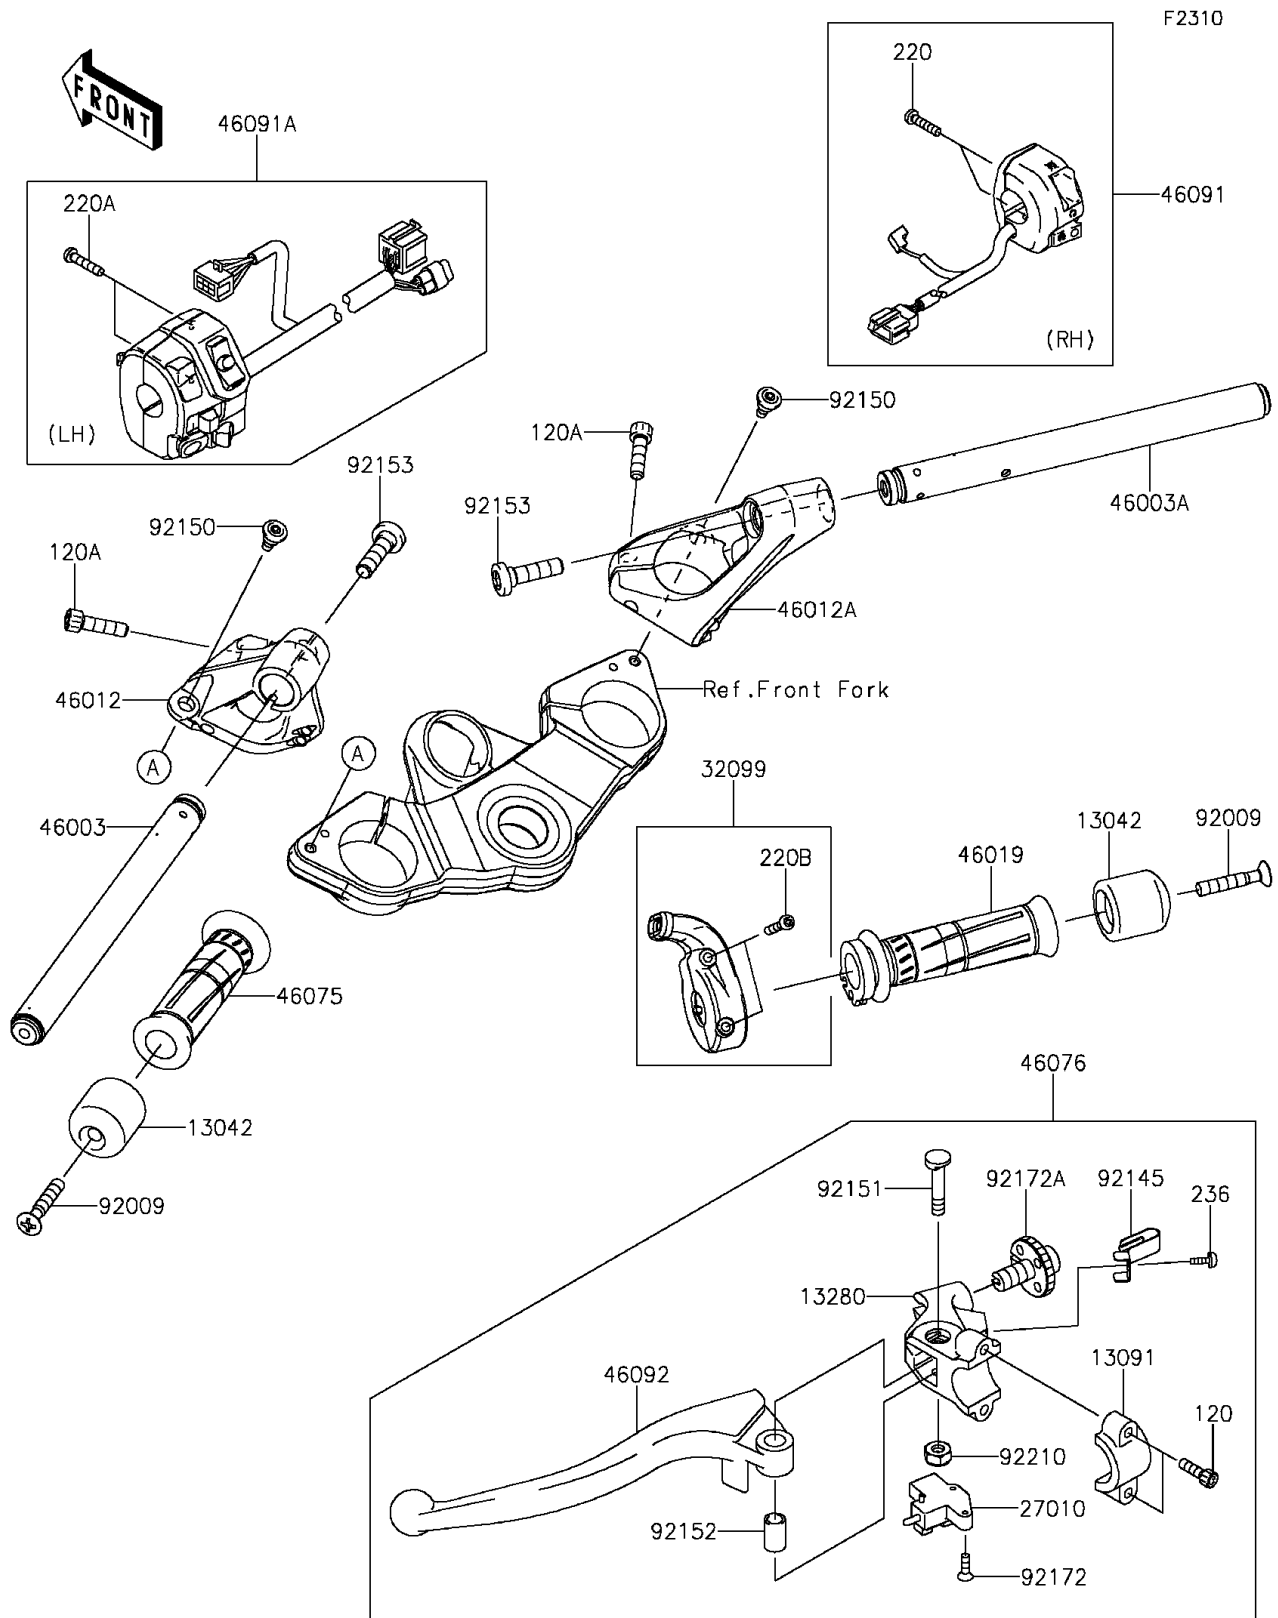

2014 NINJA® 1000 ABS PARTS DIAGRAM

Handlebar

2014 NINJA® 1000 ABS PARTS LIST

Handlebar

ITEM NAME	PART NUMBER	QUANTITY
BOLT-SOCKET,6X20 (Ref # 120)	120CA0620	2
BOLT-SOCKET,8X30 (Ref # 120A)	120CA0830	2
WEIGHT (Ref # 13042)	13042-0710	2
HOLDER,CLUTCH LEVER (Ref # 13091)	13091-1624	1
HOLDER,CLUTCH LEVER (Ref # 13280)	13280-1160	1
SCREW-PAN-CROS,5X22 (Ref # 220)	220AB0522	2
SCREW-PAN-CROS,5X25 (Ref # 220A)	220AB0525	2
SCREW-PAN-CROS,5X35 (Ref # 220B)	220AB0535	2
SCREW-PAN-WSP-CROS,4X10 (Ref # 236)	236AB0410	1
SWITCH,CLUTCH (Ref # 27010)	27010-0717	1
CASE,THROTTLE (Ref # 32099)	32099-0049	1
HANDLE,LH (Ref # 46003)	46003-0602	1
HANDLE,RH (Ref # 46003A)	46003-0611	1
HOLDER-HANDLE,LH,F.S.BLACK (Ref # 46012)	46012-0090-18R	1
HOLDER-HANDLE,RH,F.S.BLACK (Ref # 46012A)	46012-0091-18R	1
GRIP-ASSY,THROTTLE (Ref # 46019)	46019-0020	1
GRIP,LH (Ref # 46075)	46075-0068	1
LEVER-ASSY-GRIP,CLUTCH (Ref # 46076)	46076-0078	1
HOUSING-ASSY-CONTROL,RH (Ref # 46091)	46091-0185	1
HOUSING-ASSY-CONTROL,LH (Ref # 46091A)	46091-0285	1
LEVER-GRIP,CLUTCH (Ref # 46092)	46092-0006	1
SCREW,8X45 (Ref # 92009)	92009-1257	2
SPRING (Ref # 92145)	92145-1286	1
BOLT,6MM (Ref # 92150)	92150-1090	2
BOLT (Ref # 92151)	92151-1523	1
COLLAR (Ref # 92152)	92152-0103	1
BOLT,SOCKET,10X37 (Ref # 92153)	92153-1440	2
SCREW,3X16 (Ref # 92172)	92172-0183	2
SCREW,ADJUST NUT (Ref # 92172A)	92172-1060	1

2014 NINJA® 1000 ABS PARTS LIST

Handlebar

ITEM NAME	PART NUMBER	QUANTITY
NUT,LOCK,6MM (Ref # 92210)	92210-0006	1