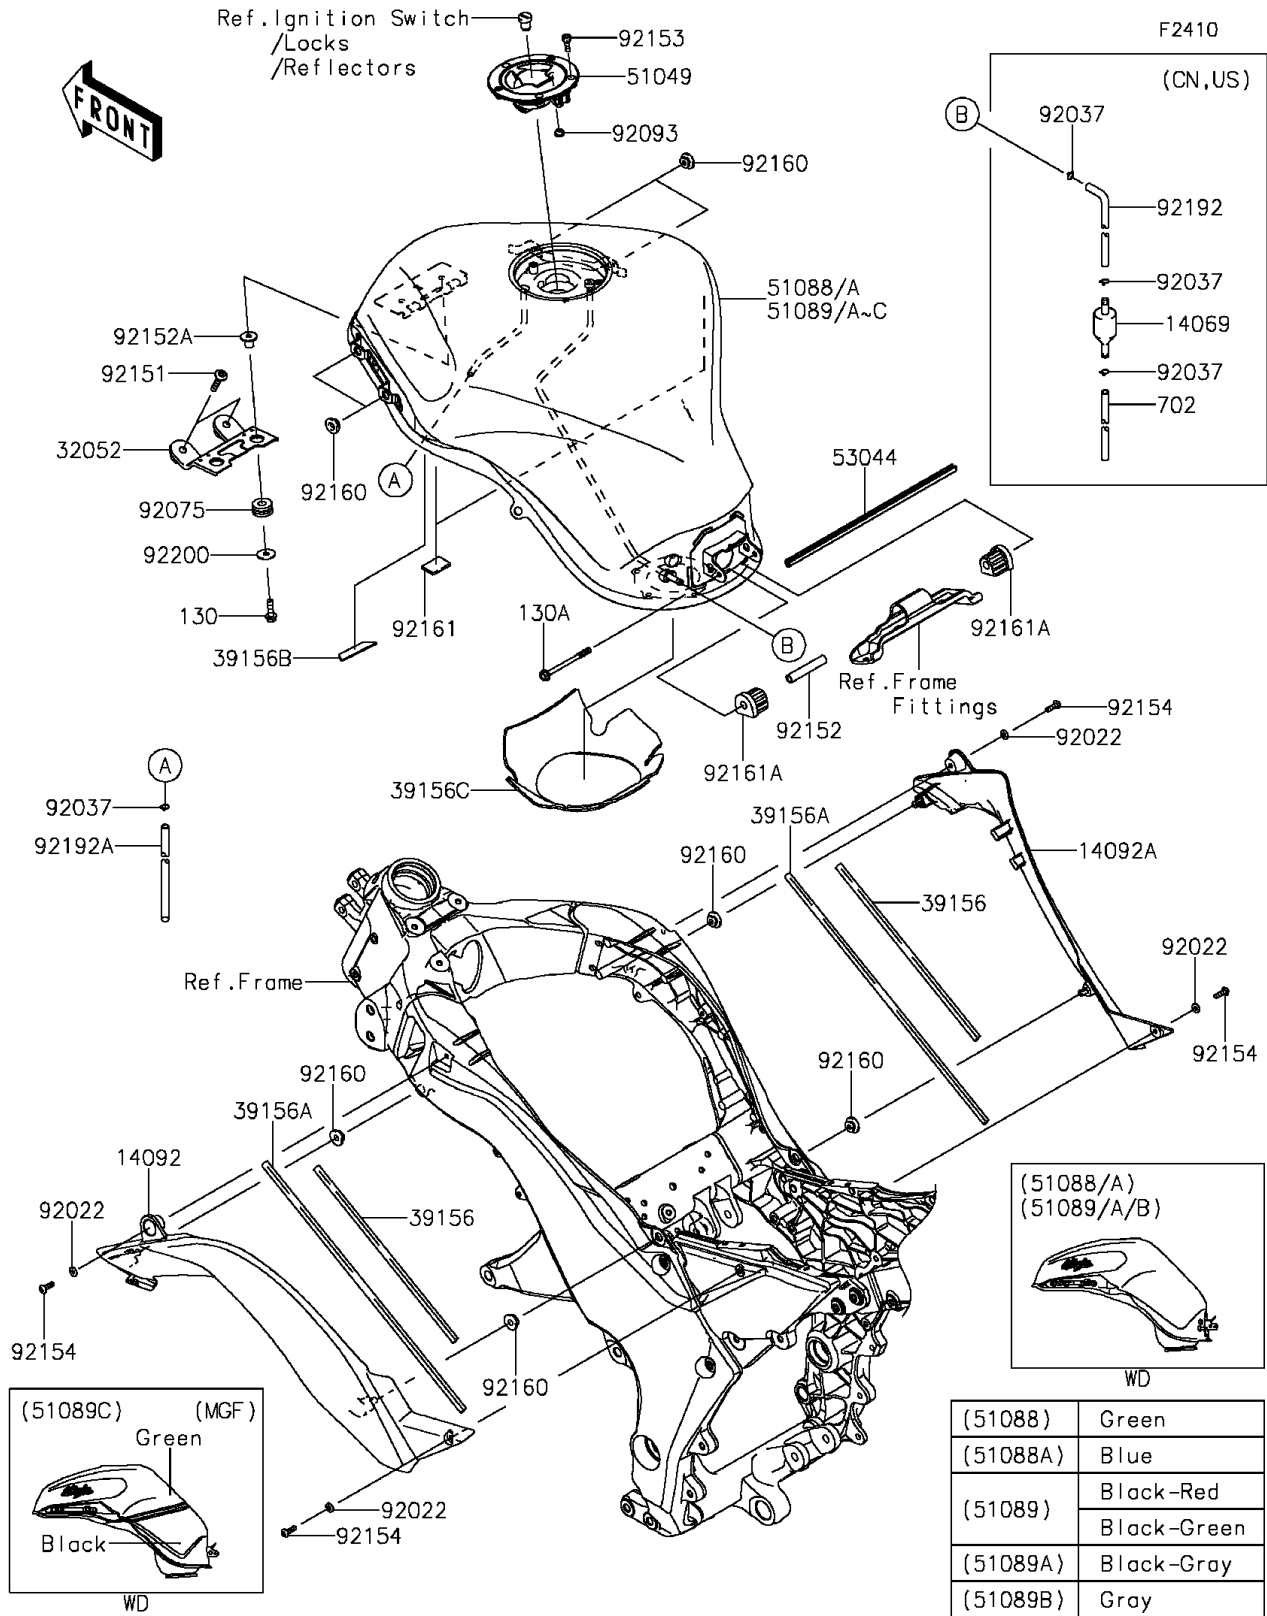

2015 Ninja 1000 ABS PARTS DIAGRAM

Fuel Tank

2015 Ninja 1000 ABS PARTS LIST

Fuel Tank

ITEM NAME	PART NUMBER	QUANTITY
-----------	-------------	----------