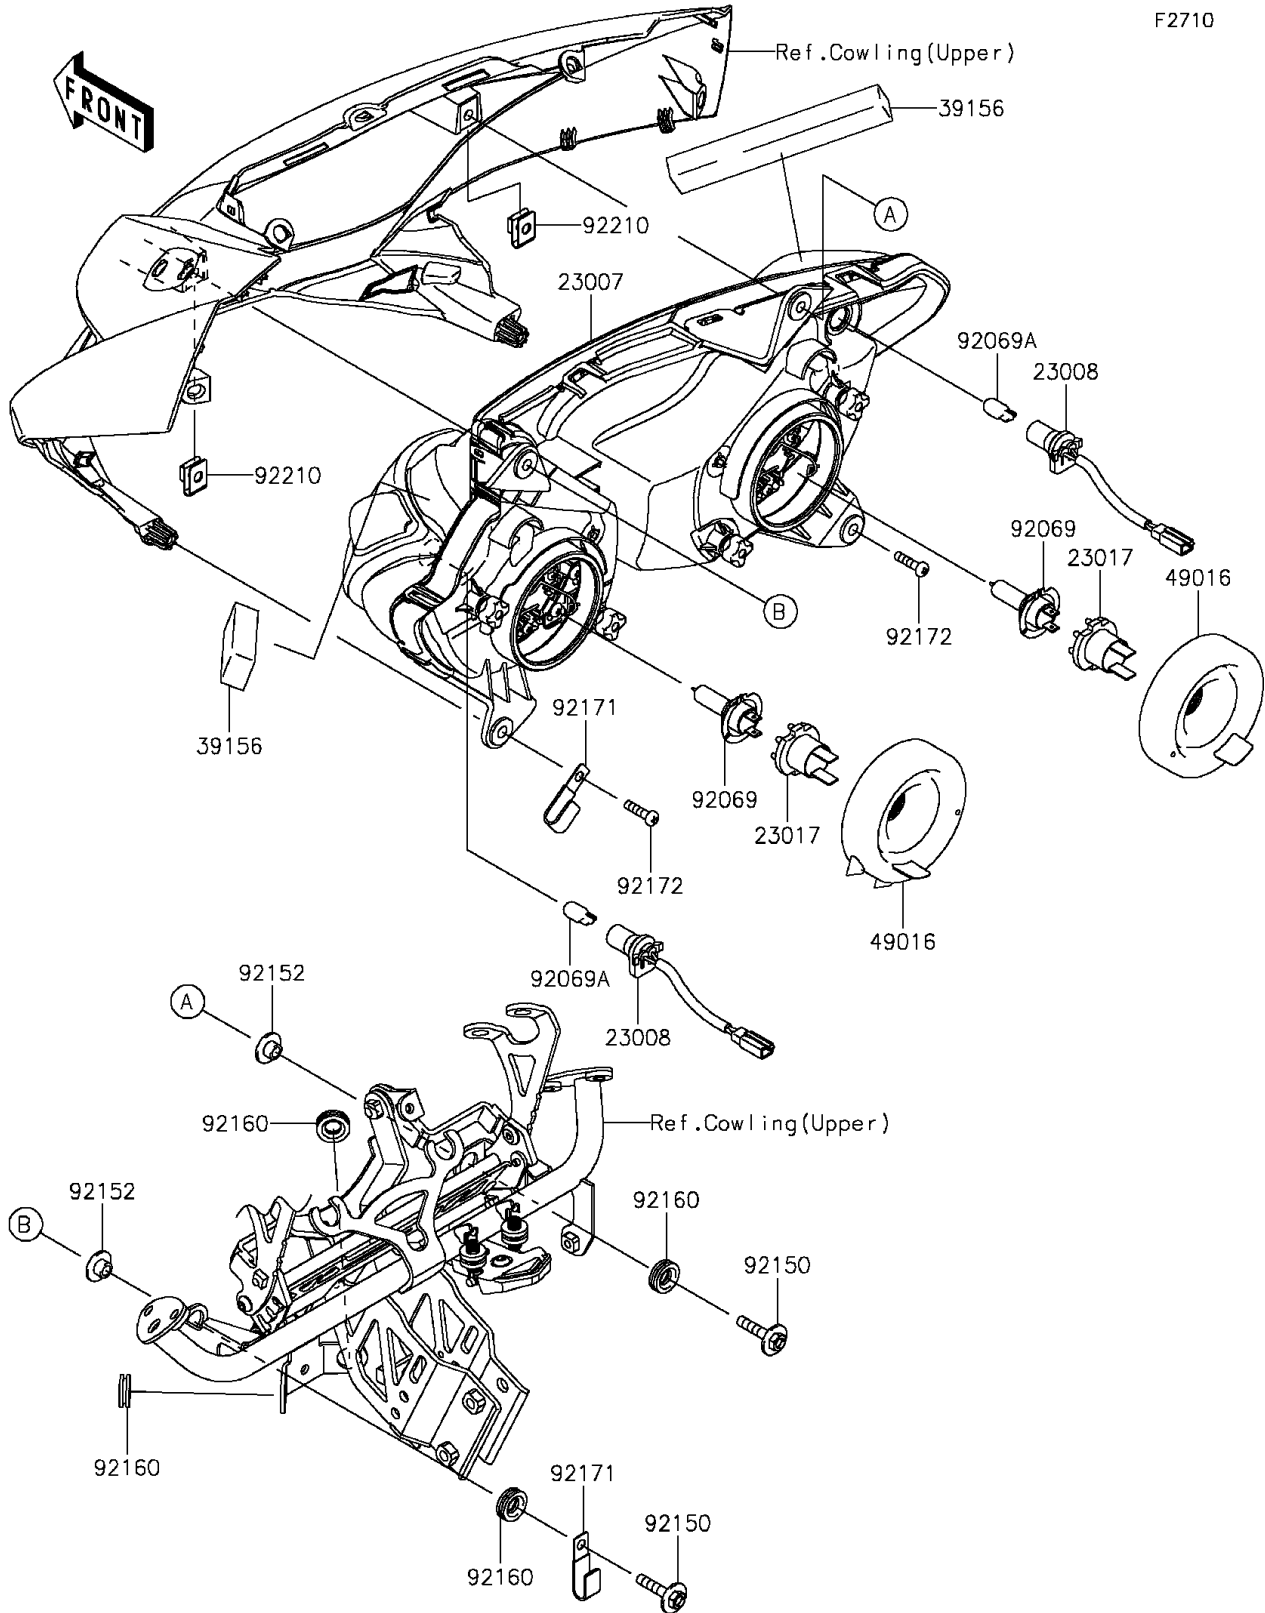

2014 NINJA® 1000 ABS PARTS DIAGRAM

Headlight(s)

F2710

2014 NINJA® 1000 ABS PARTS LIST

Headlight(s)

ITEM NAME	PART NUMBER	QUANTITY
LENS-COMP,HEAD LAMP (Ref # 23007)	23007-0144	1
SOCKET-ASSY,HEAD LAMP (Ref # 23008)	23008-0109	2
SOCKET,HEAD LAMP (Ref # 23017)	23017-1067	2
PAD,20X140X15 (Ref # 39156)	39156-0736	2
COVER-SEAL,HEAD LAMP (Ref # 49016)	49016-0062	2
BULB,12V 55W,H7 (Ref # 92069)	92069-0053	2
BULB,12V 5W (Ref # 92069A)	92069-1016	2
BOLT,6X30 (Ref # 92150)	92150-1694	2
COLLAR (Ref # 92152)	92152-1255	2
DAMPER (Ref # 92160)	92160-1278	4
CLAMP (Ref # 92171)	92171-0305	2
SCREW (Ref # 92172)	92172-1072	2
NUT (Ref # 92210)	92210-0130	2