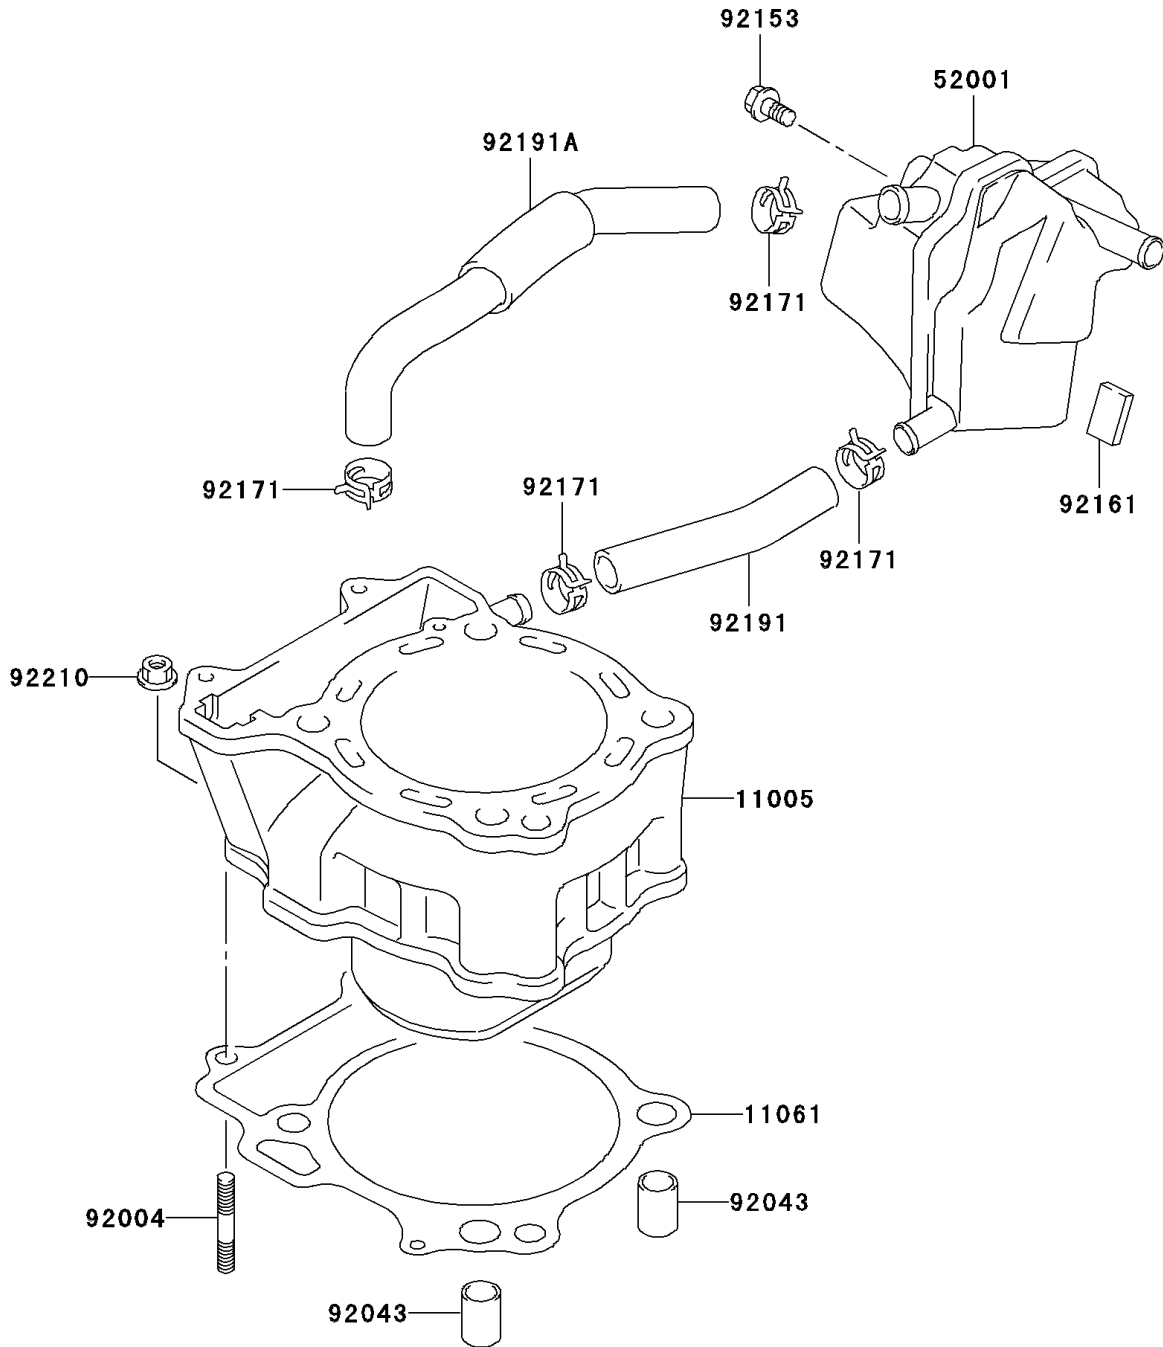

2004 KLX400SR (Canada Only) PARTS DIAGRAM

Cylinder

E1121

2004 KLX400SR (Canada Only) PARTS LIST

Cylinder

ITEM NAME	PART NUMBER	QUANTITY
CYLINDER-ENGINE (Ref # 11005)	11005-S007	1
GASKET,CYLINDER (Ref # 11061)	11061-S070	1
TANK-OIL (Ref # 52001)	52001-S008	1
STUD (Ref # 92004)	92004-S001	2
PIN (Ref # 92043)	92043-S003	2
BOLT (Ref # 92153)	92153-S143	1
DAMPER,170X95X3.0 (Ref # 92161)	92161-S014	1
CLAMP,BREATHER HOSE (Ref # 92171)	92171-S087	4
TUBE,BREATHER (Ref # 92191)	92191-S067	1
TUBE,BREATHER (Ref # 92191A)	92191-S068	1
NUT (Ref # 92210)	92210-S004	2