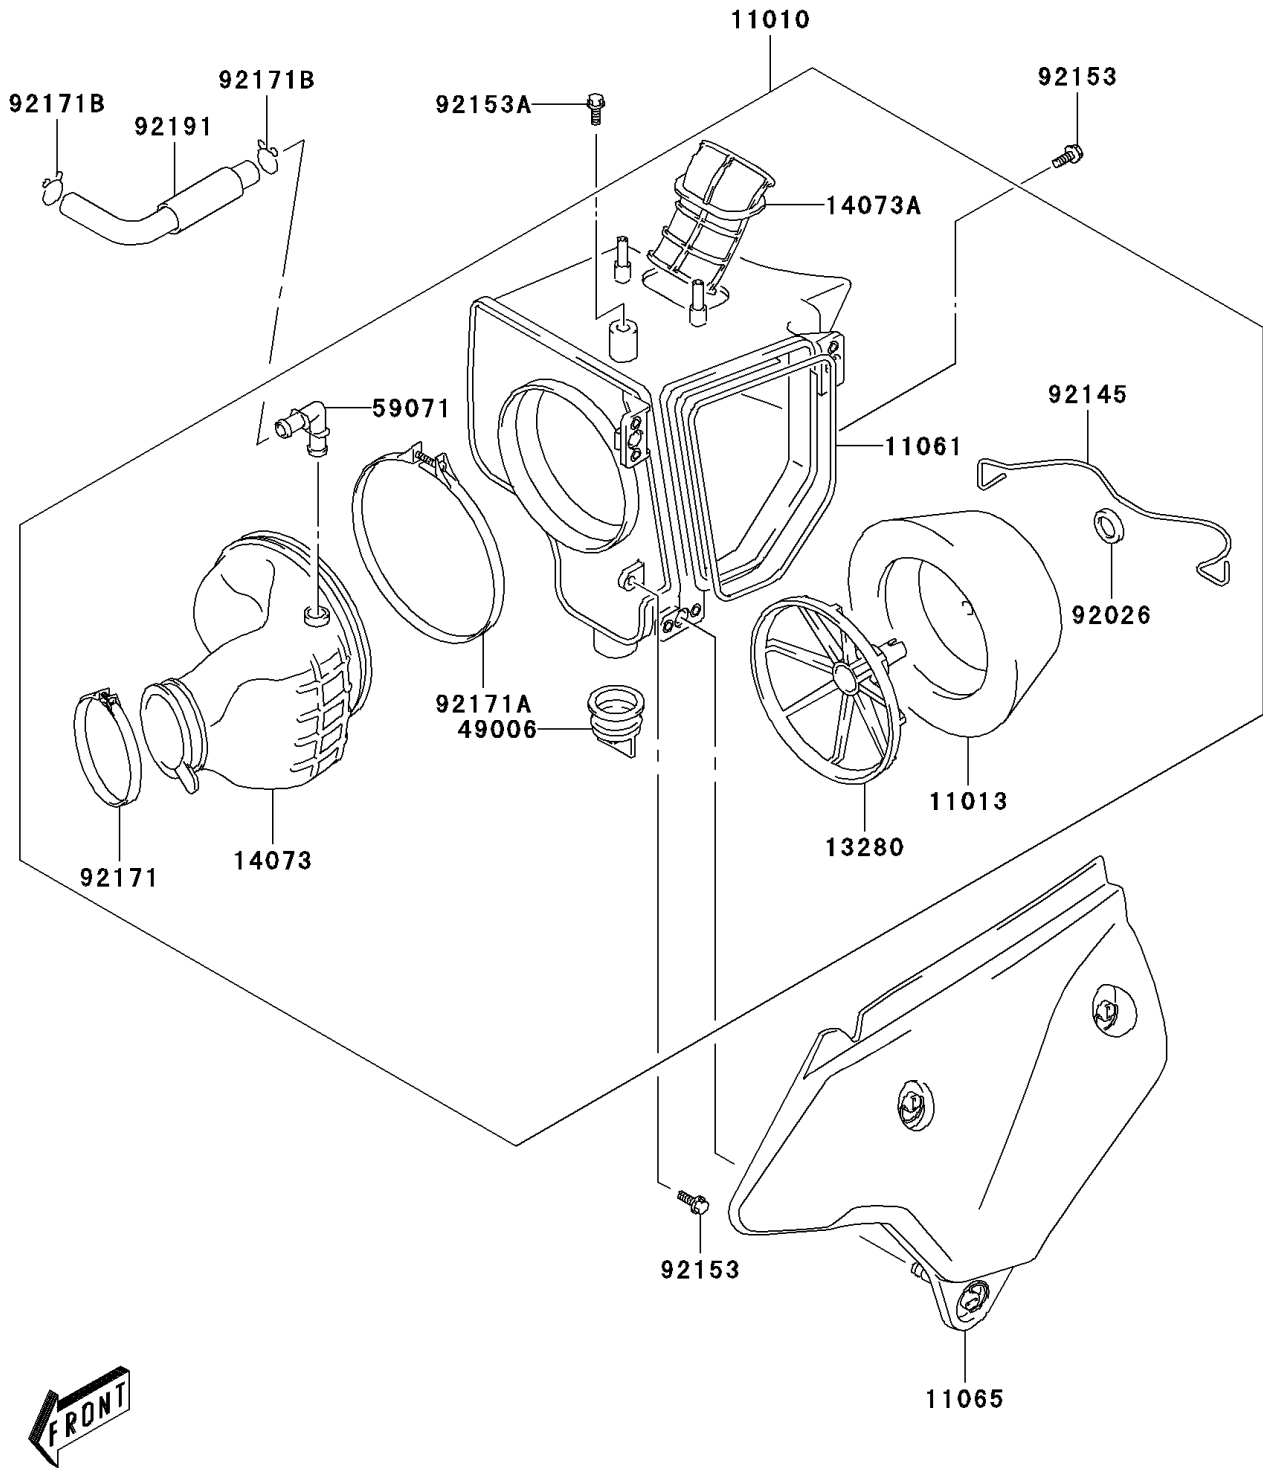

2003 KLX400SR PARTS DIAGRAM

Air Cleaner

E1130

2003 KLX400SR PARTS LIST

Air Cleaner

ITEM NAME	PART NUMBER	QUANTITY
FILTER-ASSY-AIR (Ref # 11010)	11010-S013	1
ELEMENT-AIR FILTER (Ref # 11013)	11013-S010	1
GASKET,AIR CLEANER (Ref # 11061)	11061-S087	1
CAP,S.WHITE (Ref # 11065)	11065-S060-533	1
HOLDER,FILTER (Ref # 13280)	13280-S031	1
DUCT,OUTLET (Ref # 14073)	14073-S013	1
DUCT,INLET (Ref # 14073A)	14073-S014	1
BOOT,AIR FILTER (Ref # 49006)	49006-S028	1
JOINT (Ref # 59071)	59071-S003	1
SPACER (Ref # 92026)	92026-S119	1
SPRING (Ref # 92145)	92145-S123	1
BOLT (Ref # 92153)	92153-S001	2
BOLT,6X14.6 (Ref # 92153A)	92153-S136	1
CLAMP (Ref # 92171)	92171-S102	1
CLAMP (Ref # 92171A)	92171-S112	1
CLAMP,BREATHER TUBE (Ref # 92171B)	92171-S113	2
TUBE,BREATHER (Ref # 92191)	92191-S070	1