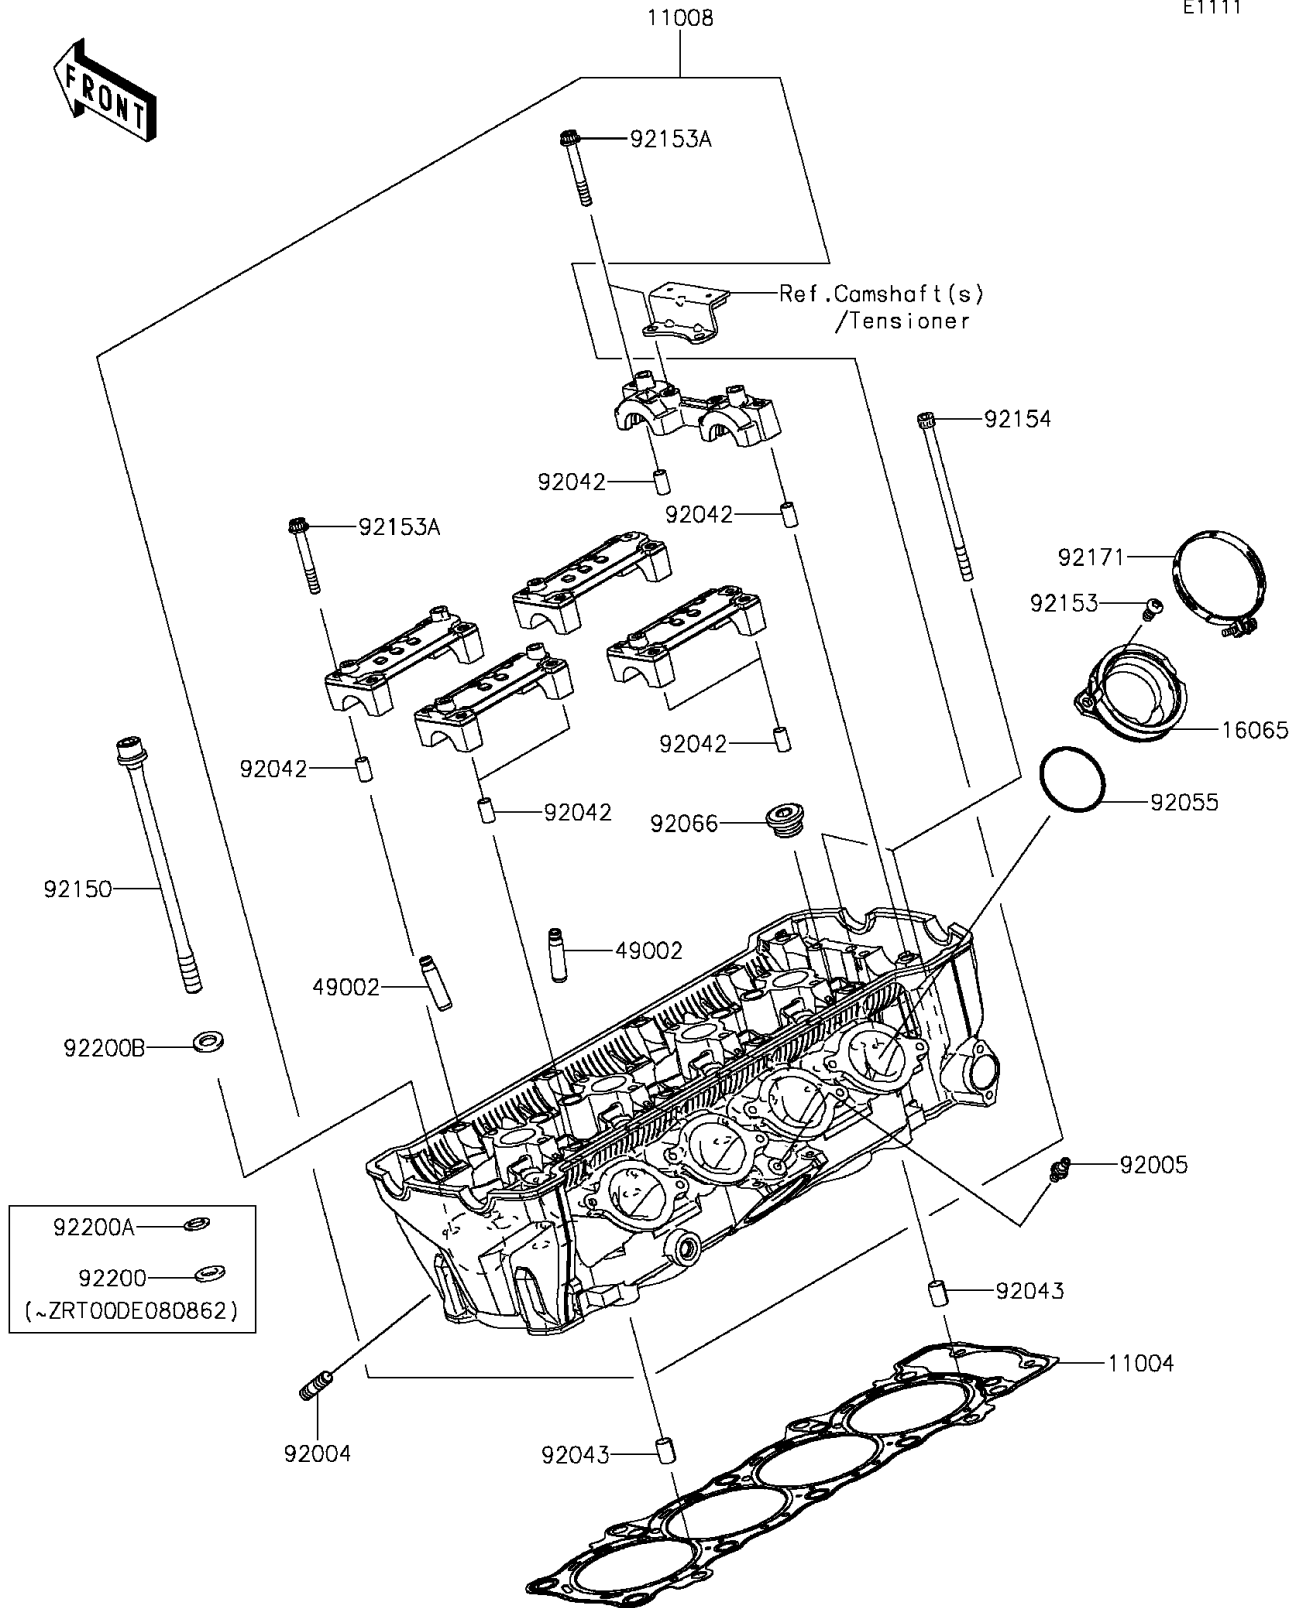

# 2015 Z1000 ABS PARTS DIAGRAM

Cylinder Head

E1111

## 2015 Z1000 ABS PARTS LIST

### Cylinder Head

ITEM NAME	PART NUMBER	QUANTITY
GASKET-HEAD (Ref # 11004)	11004-0084	1
HEAD-COMP-CYLINDER (Ref # 11008)	11008-0837	1
HOLDER-CARBURETOR (Ref # 16065)	16065-0067	4
GUIDE-VALVE (Ref # 49002)	49002-0009	16
STUD,8X18 (Ref # 92004)	92004-0049	8
FITTING (Ref # 92005)	92005-1273	1
PIN,DOWEL,6.3X8X14 (Ref # 92042)	92042-007	10
PIN,8.2X10X14 (Ref # 92043)	92043-1264	2
RING-O,42X1.9 (Ref # 92055)	92055-1536	4
PLUG,18X10 (Ref # 92066)	92066-0016	5
BOLT,10X165 (Ref # 92150)	92150-1368	10
BOLT,TORX,6X14 (Ref # 92153)	92153-0406	8
BOLT,SOCKET,6X45 (Ref # 92153A)	92153-0656	20
BOLT,SOCKET,6X115 (Ref # 92154)	92154-0205	2
CLAMP,60MM (Ref # 92171)	92171-0729	4
WASHER,10.5X19X2.3 (Ref # 92200)	92200-0257	10
WASHER (Ref # 92200A)	92200-0925	10
WASHER,10.2X18.4X1.8 (Ref # 92200B)	92200-1691	10