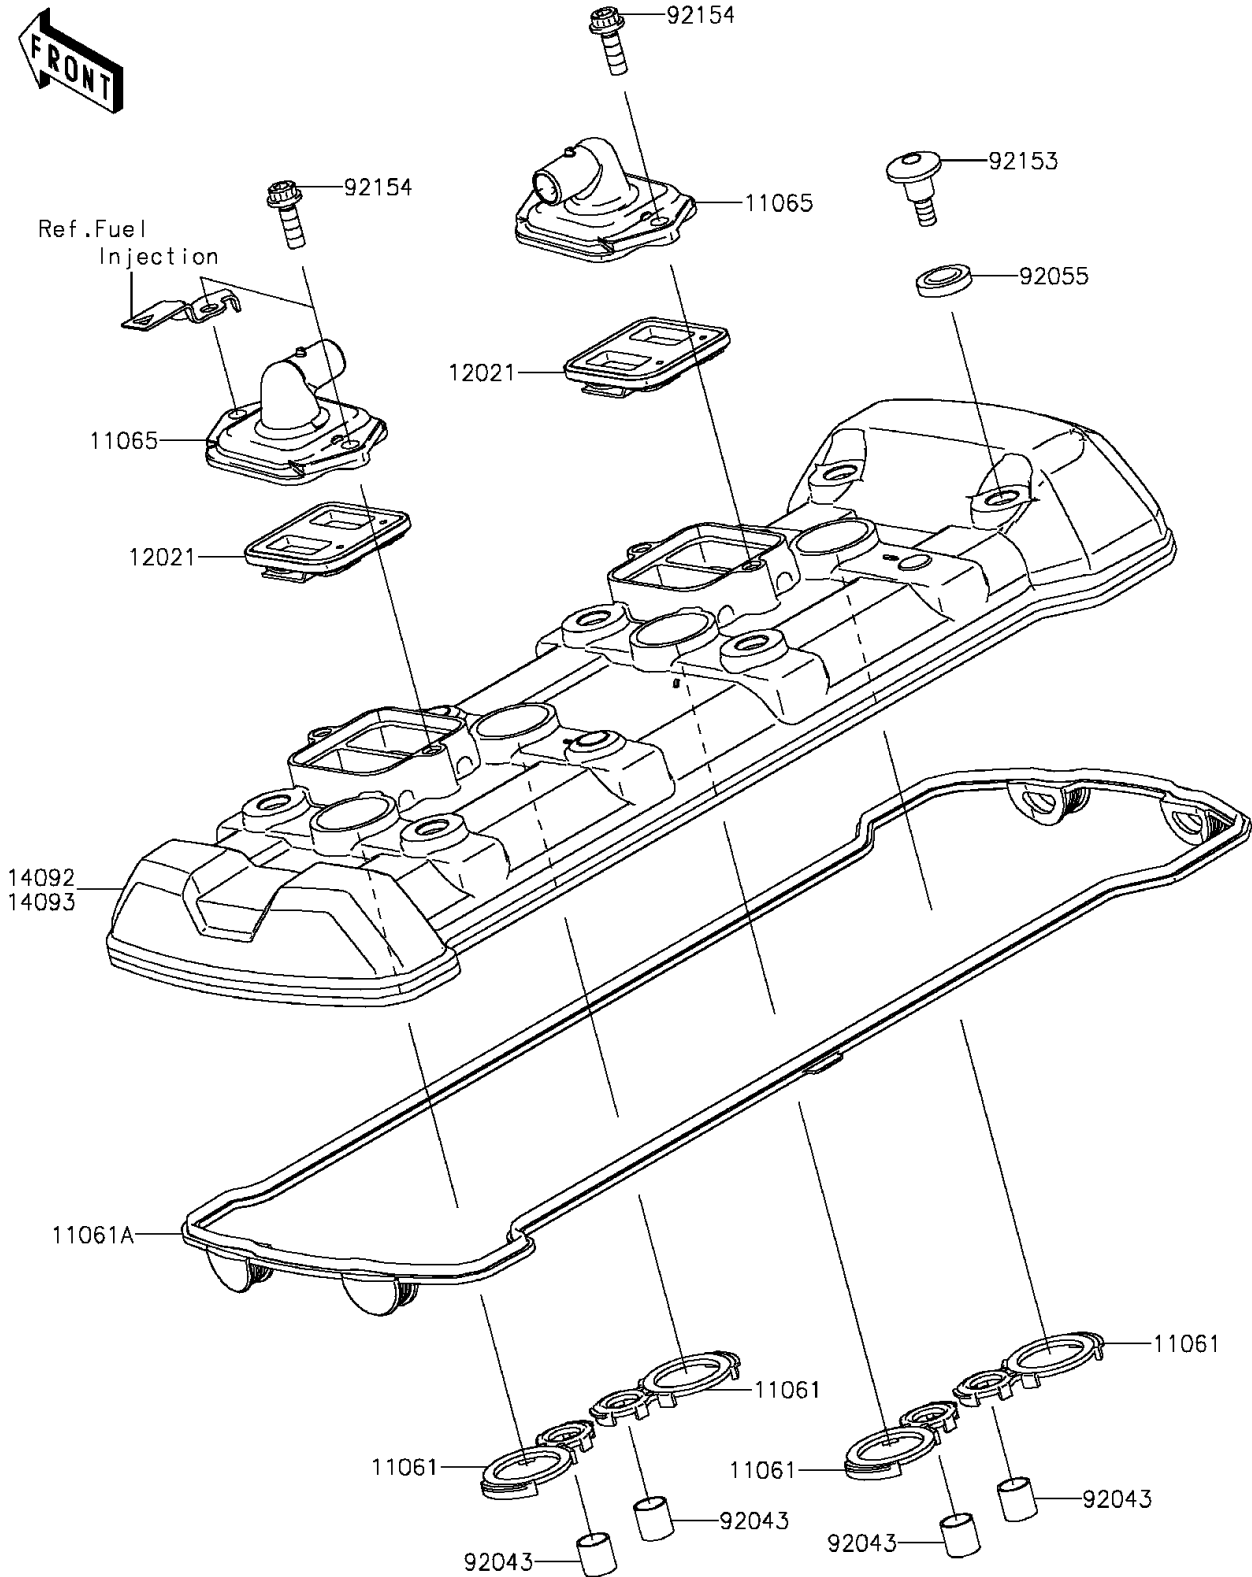

# 2015 Z1000 ABS PARTS DIAGRAM

Cylinder Head Cover

E1112

## 2015 Z1000 ABS PARTS LIST

### Cylinder Head Cover

ITEM NAME	PART NUMBER	QUANTITY
GASKET,SPARK PLUG (Ref # 11061)	11061-0104	4
GASKET,HEAD (Ref # 11061A)	11061-0914	1
CAP,HEAD COVER (Ref # 11065)	11065-0328	2
VALVE-ASSY-REED (Ref # 12021)	12021-0016	2
COVER,HEAD (Ref # 14092)	14092-0831	1
PIN,10.1X12X14 (Ref # 92043)	92043-4009	4
RING-O (Ref # 92055)	92055-0785	6
BOLT,SOCKET,6X22.5 (Ref # 92153)	92153-1779	6
BOLT,SOCKET,6X18 (Ref # 92154)	92154-0351	4