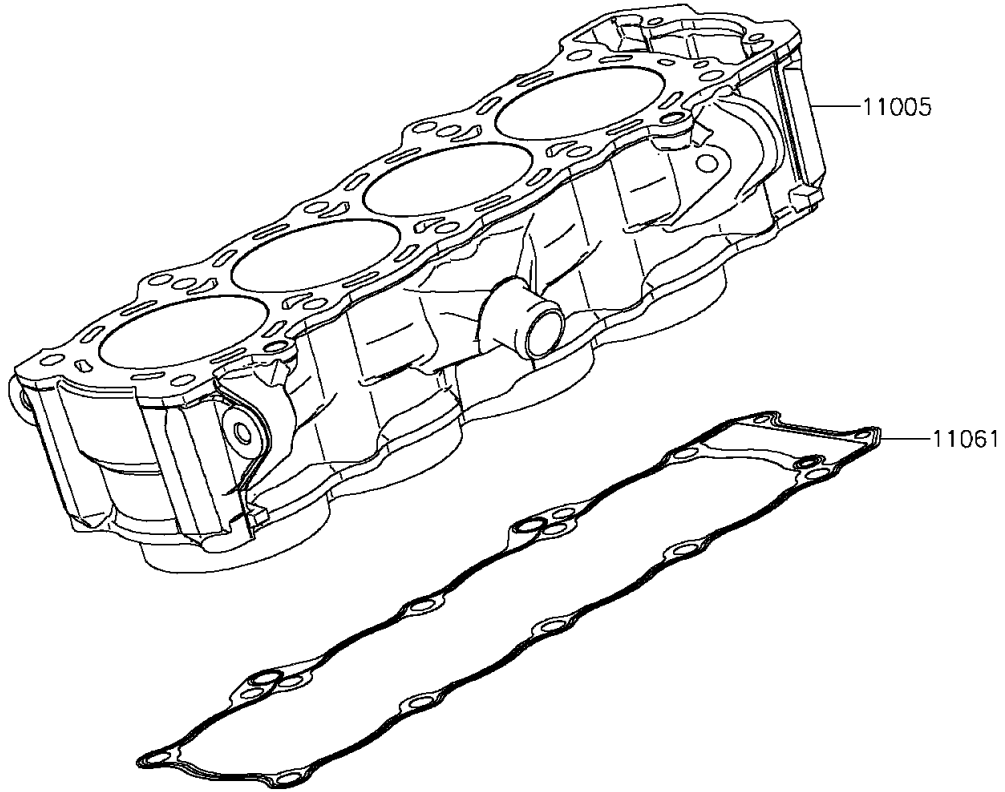

2015 Z1000 ABS PARTS DIAGRAM

Cylinder/Piston(s)

E1120

2015 Z1000 ABS PARTS LIST

Cylinder/Piston(s)

ITEM NAME	PART NUMBER	QUANTITY
CYLINDER-ENGINE (Ref # 11005)	11005-0627	1
GASKET,CYLINDER BASE (Ref # 11061)	11061-0402	1
PISTON-ENGINE (Ref # 13001)	13001-0114	4
PIN-PISTON (Ref # 13002)	13002-0004	4
RING-SET-PISTON (Ref # 13008)	13008-0049	4
RING-SNAP (Ref # 92033)	92033-1054	8