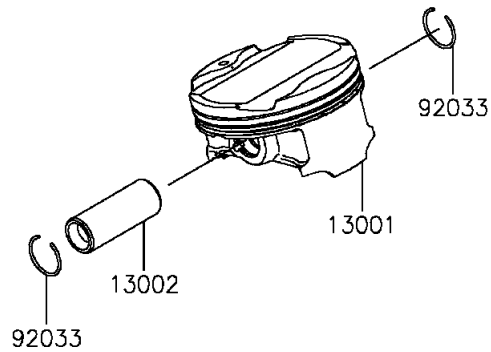

2015 Z1000 ABS PARTS DIAGRAM

Cylinder/Piston(s)

E1120

2015 Z1000 ABS PARTS LIST

Cylinder/Piston(s)

ITEM NAME	PART NUMBER	QUANTITY
CYLINDER-ENGINE (Ref # 11005)	11005-0627	1
GASKET,CYLINDER BASE (Ref # 11061)	11061-0402	1
PISTON-ENGINE (Ref # 13001)	13001-0114	4
PIN-PISTON (Ref # 13002)	13002-0004	4
RING-SET-PISTON (Ref # 13008)	13008-0049	4
RING-SNAP (Ref # 92033)	92033-1054	8