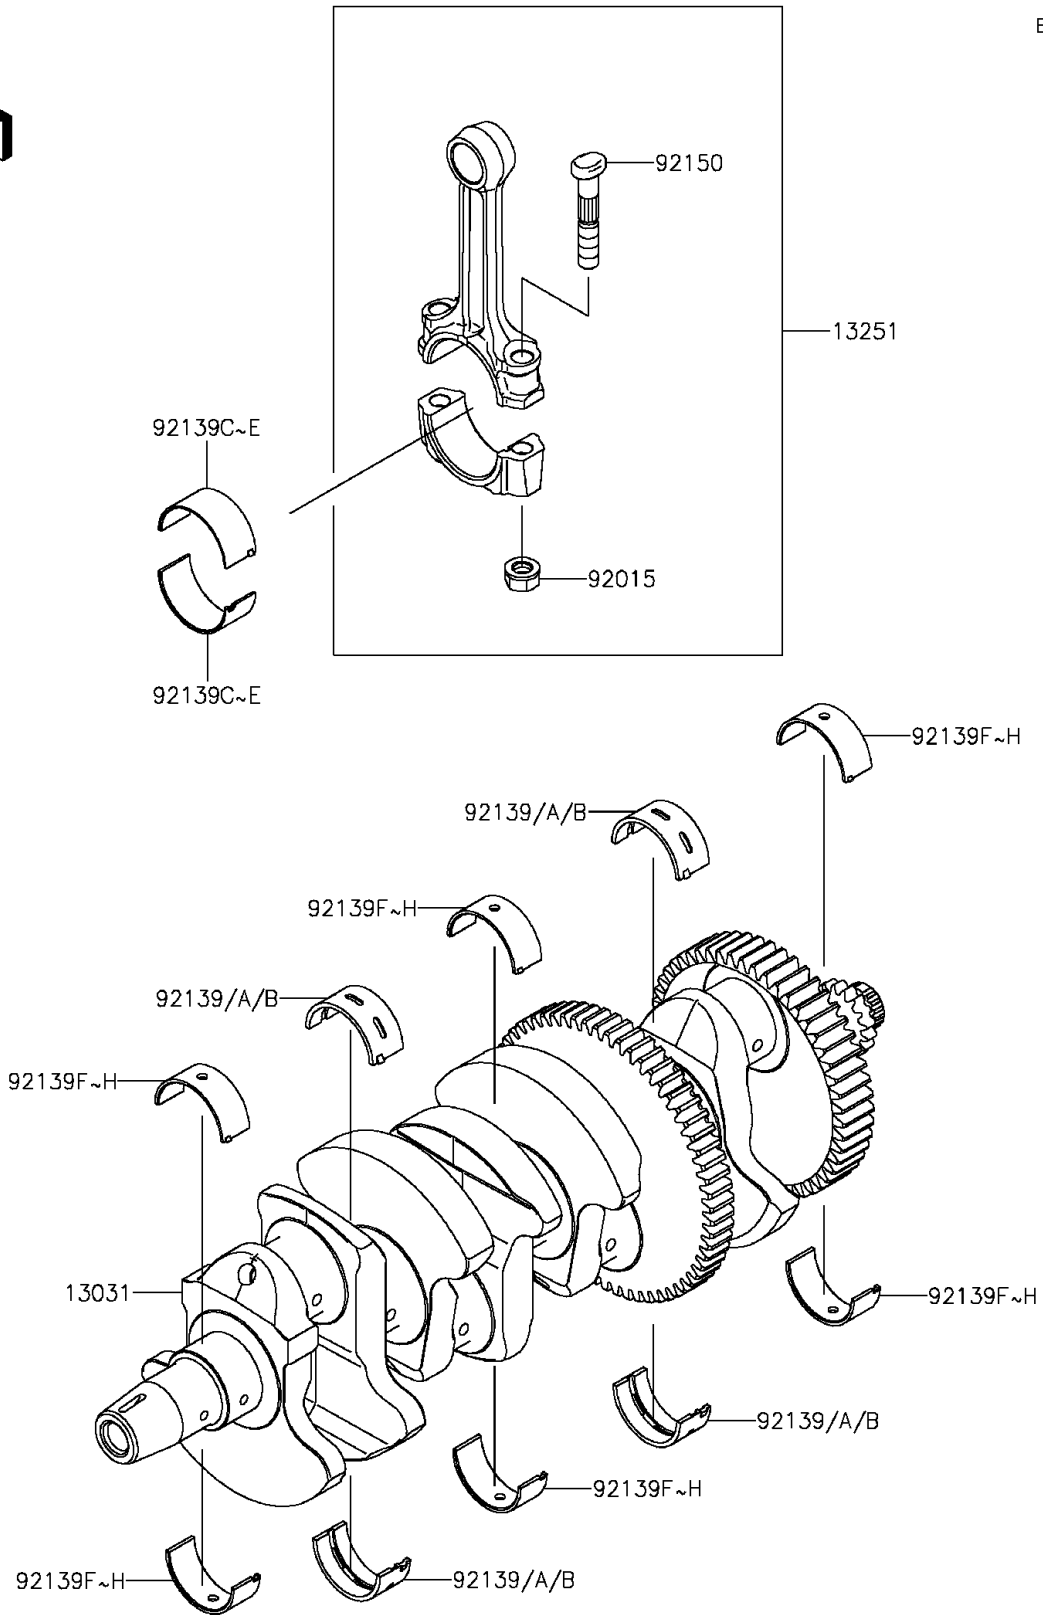

# 2015 Z1000 ABS PARTS DIAGRAM

Crankshaft

E1321

## 2015 Z1000 ABS PARTS LIST

### Crankshaft

ITEM NAME	PART NUMBER	QUANTITY
CRANKSHAFT-COMP (Ref # 13031)	13031-0710	1
ROD-ASSY-CONNECTING,HH (Ref # 13251)	13251-0027-HH	4
NUT,FLANGED,8MM (Ref # 92015)	92015-1311	8
BUSHING,CRANK #2&#4,BLUE (Ref # 92139)	92139-0032	AR
BUSHING,CRANK #2&#4,BLACK (Ref # 92139A)	92139-0033	4
BUSHING,CRANK #2&#4,BROWN (Ref # 92139B)	92139-0034	AR
BUSHING,CRANK PIN,BLUE (Ref # 92139C)	92139-0122	AR
BUSHING,CRANK PIN,BLACK (Ref # 92139D)	92139-0123	8
BUSHING,CRANK PIN,BROWN (Ref # 92139E)	92139-0124	AR
BUSHING,CRANK,#1&#3&#5,BLUE (Ref # 92139F)	92139-0217	AR
BUSHING,CRANK,#1&#3&#5,BLACK (Ref # 92139G)	92139-0218	6
BUSHING,CRANK,#1&#3&#5,BROWN (Ref # 92139H)	92139-0219	AR
BOLT,CONNECTING ROD,8MM (Ref # 92150)	92150-1216	8