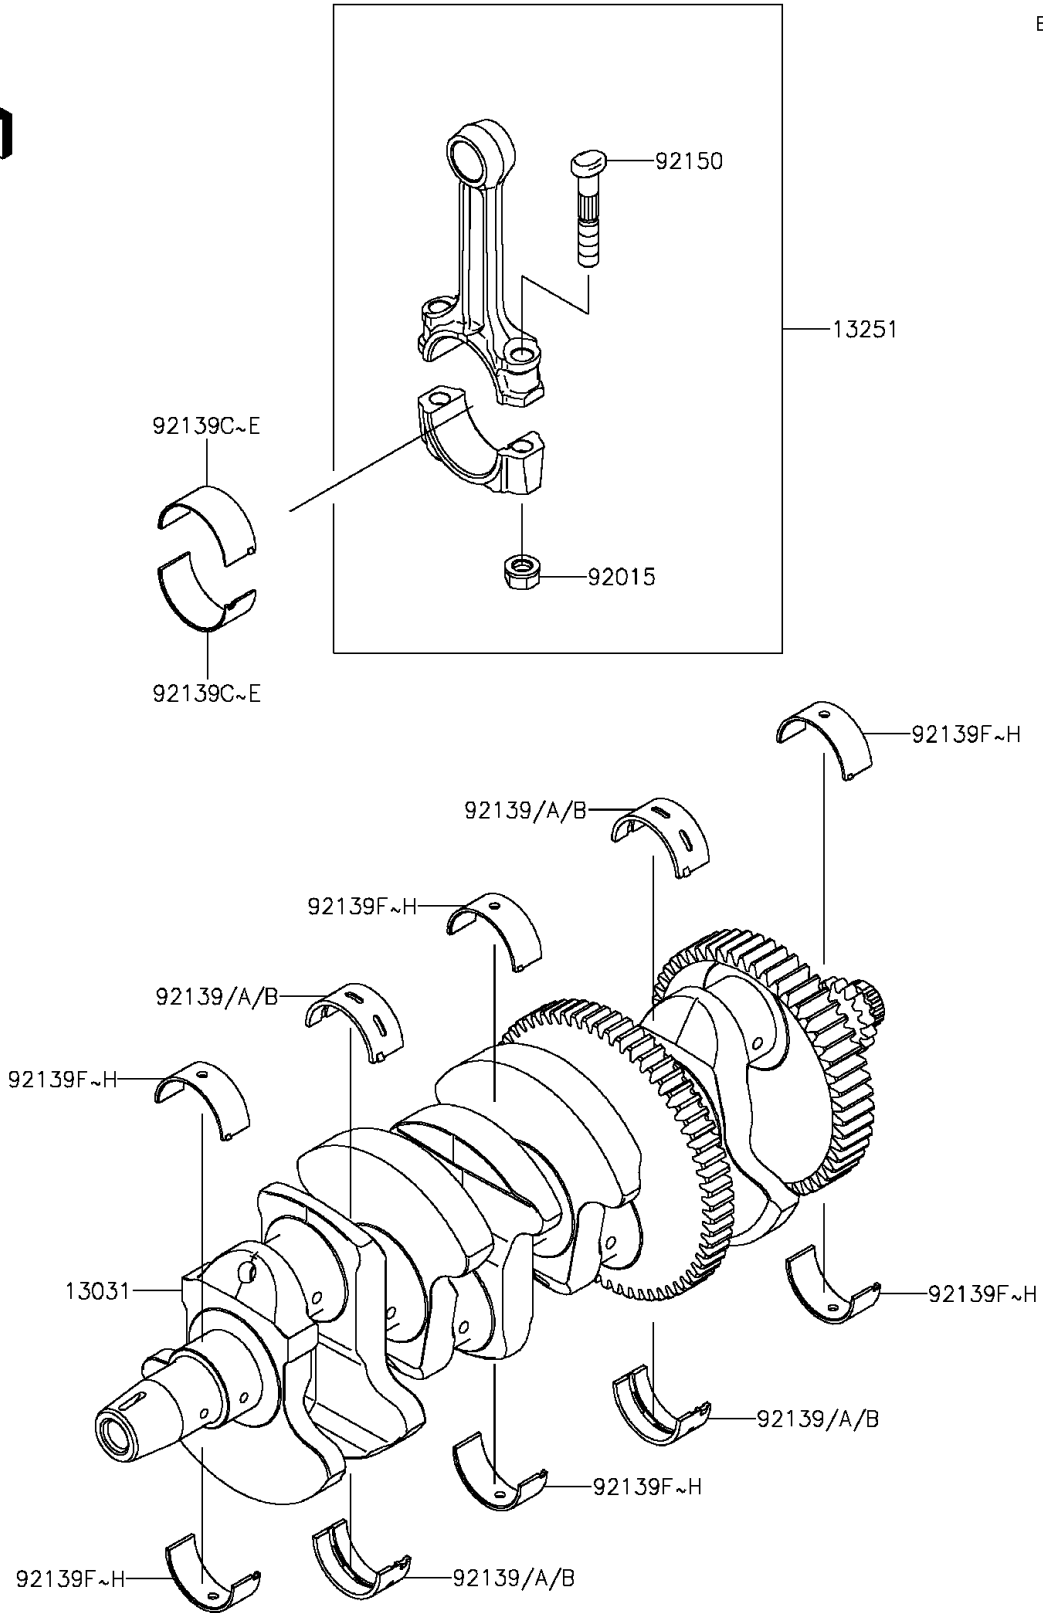

2015 Z1000 ABS PARTS DIAGRAM

Crankshaft

E1321

2015 Z1000 ABS PARTS LIST

Crankshaft

ITEM NAME	PART NUMBER	QUANTITY
CRANKSHAFT-COMP (Ref # 13031)	13031-0710	1
ROD-ASSY-CONNECTING,HH (Ref # 13251)	13251-0027-HH	4
NUT,FLANGED,8MM (Ref # 92015)	92015-1311	8
BUSHING,CRANK #2,BLUE (Ref # 92139)	92139-0032	AR
BUSHING,CRANK #2,BLACK (Ref # 92139A)	92139-0033	4
BUSHING,CRANK #2,BROWN (Ref # 92139B)	92139-0034	AR
BUSHING,CRANK PIN,BLUE (Ref # 92139C)	92139-0122	AR
BUSHING,CRANK PIN,BLACK (Ref # 92139D)	92139-0123	8
BUSHING,CRANK PIN,BROWN (Ref # 92139E)	92139-0124	AR
BUSHING,CRANK,#1,BLUE (Ref # 92139F)	92139-0217	AR
BUSHING,CRANK,#1,BLACK (Ref # 92139G)	92139-0218	6
BUSHING,CRANK,#1,BROWN (Ref # 92139H)	92139-0219	AR
BOLT,CONNECTING ROD,8MM (Ref # 92150)	92150-1216	8