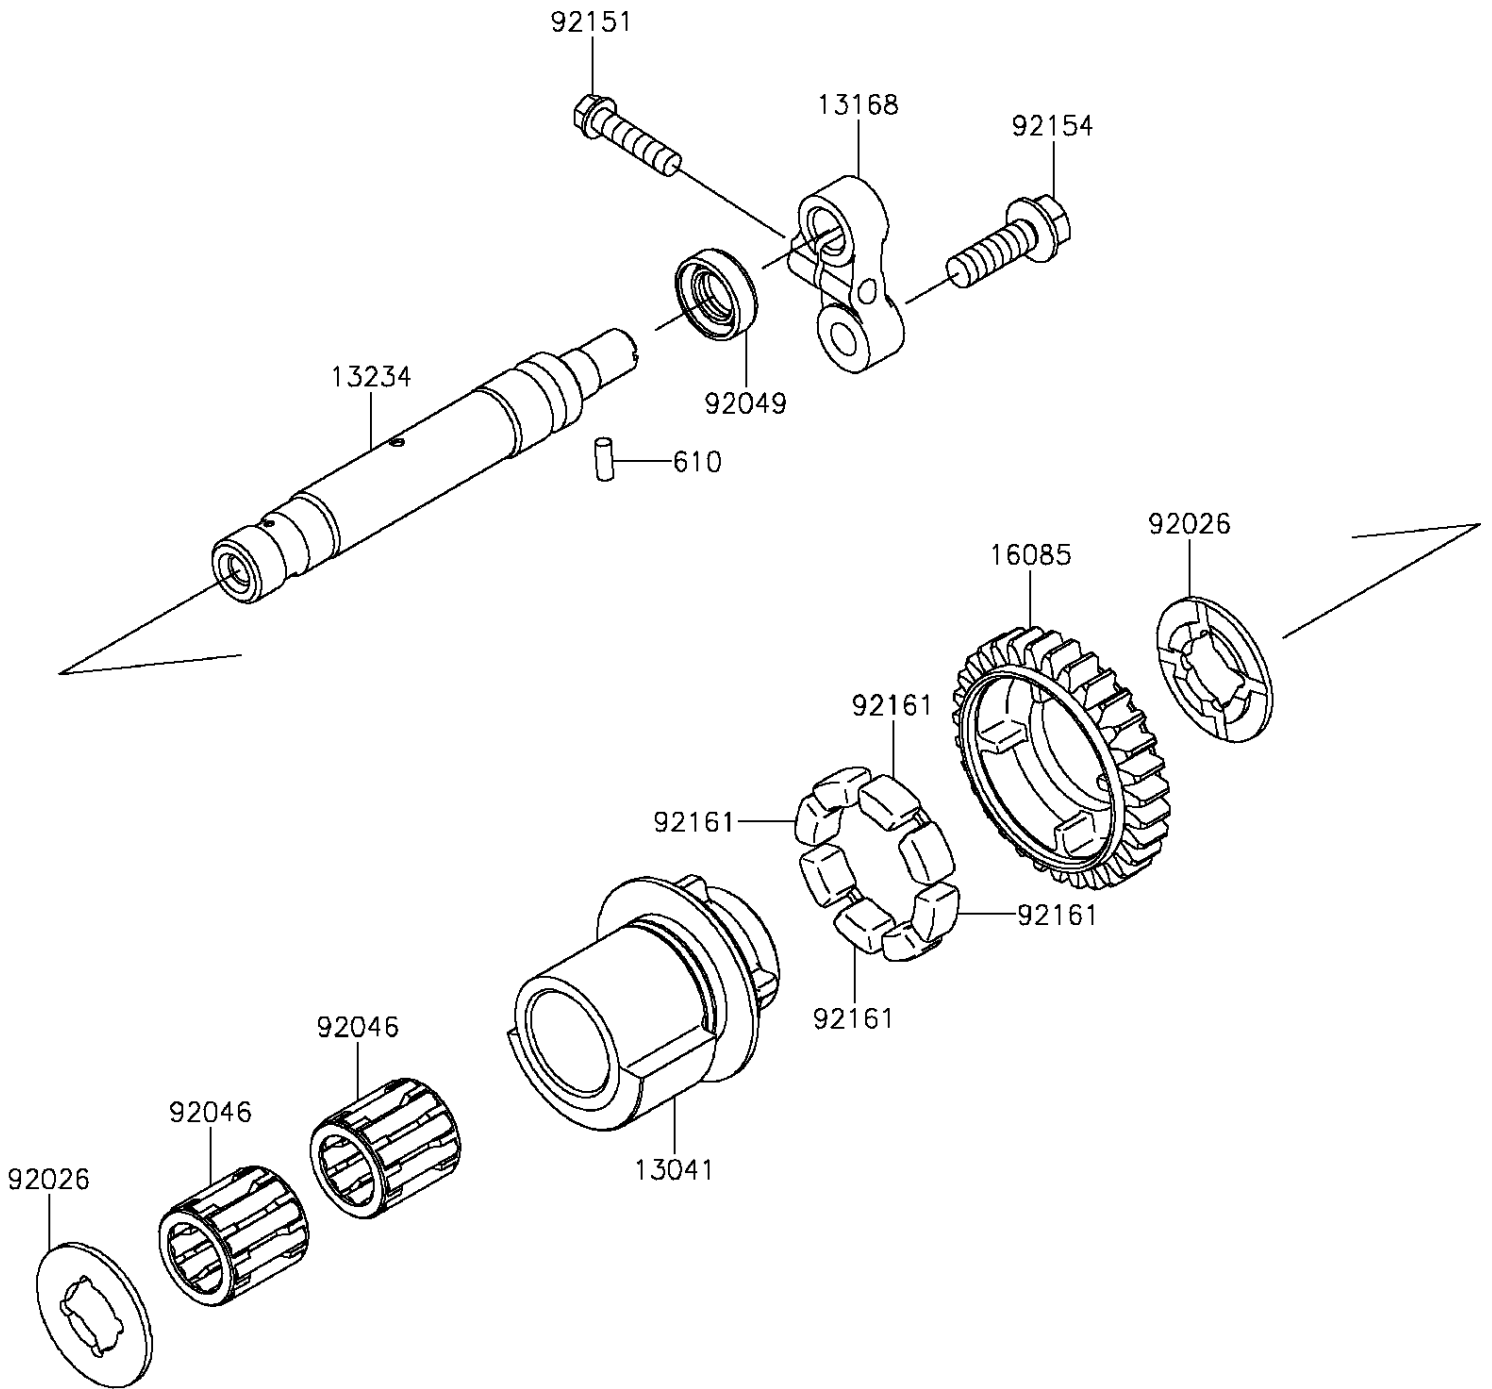

2014 Z1000 ABS PARTS DIAGRAM

Balancer

E1323

2014 Z1000 ABS PARTS LIST

Balancer

| ITEM NAME | PART NUMBER | QUANTITY |
|---------------------------------------|-------------|----------|
| BALANCER (Ref # 13041) | 13041-0040 | 1 |
| LEVER (Ref # 13168) | 13168-0115 | 1 |
| SHAFT-COMP (Ref # 13234) | 13234-0038 | 1 |
| GEAR,BALANCER,31T (Ref # 16085) | 16085-0134 | 1 |
| ROLLER,4X10 (Ref # 610) | 610A0410 | 1 |
| SPACER (Ref # 92026) | 92026-0082 | 2 |
| BEARING-NEEDLE (Ref # 92046) | 92046-1266 | 2 |
| SEAL-OIL,TC 12X22X7 (Ref # 92049) | 92049-2204 | 1 |
| BOLT,FLANGED-SMALL,6X25 (Ref # 92151) | 92151-1930 | 1 |
| BOLT,FLANGED,8X25 (Ref # 92154) | 92154-0413 | 1 |
| DAMPER (Ref # 92161) | 92161-1055 | 4 |