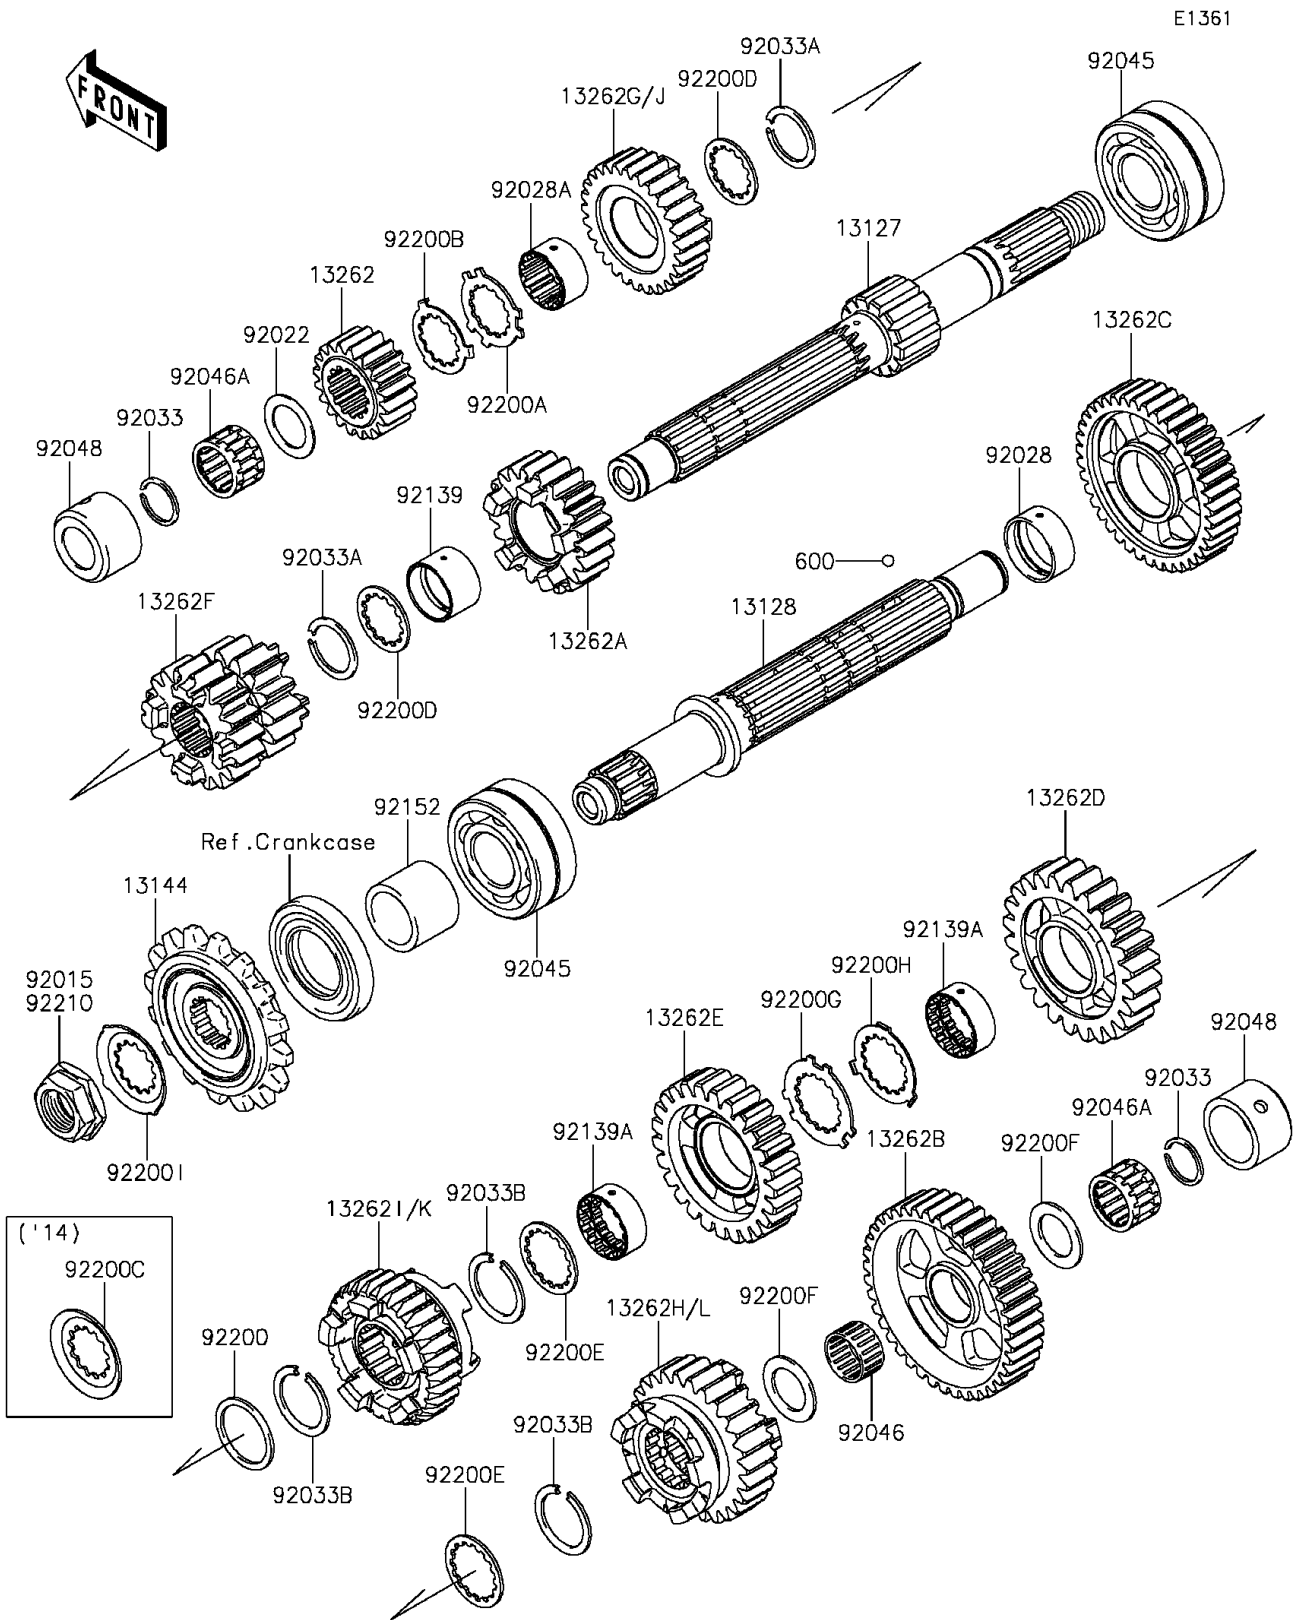

2015 Z1000 ABS PARTS DIAGRAM

Transmission

2015 Z1000 ABS PARTS LIST

Transmission

ITEM NAME	PART NUMBER	QUANTITY
SHAFT-TRANSMISSION INPUT (Ref # 13127)	13127-0073	1
SHAFT-TRANSMISSION OUTPUT (Ref # 13128)	13128-0054	1
SPROCKET-OUTPUT,15T (Ref # 13144)	13144-0070	1
GEAR,INPUT 2ND,20T (Ref # 13262)	13262-0753	1
GEAR,INPUT 5TH,21T (Ref # 13262A)	13262-0755	1
GEAR,OUTPUT LOW,39T (Ref # 13262B)	13262-0757	1
GEAR,OUTPUT 2ND,39T (Ref # 13262C)	13262-0778	1
GEAR,OUTPUT 3RD,24T (Ref # 13262D)	13262-0779	1
GEAR,OUTPUT 4TH,25T (Ref # 13262E)	13262-0780	1
GEAR,INPUT 3RD&4TH,15T&18T (Ref # 13262F)	13262-0991	1
GEAR,INPUT TOP,28T (Ref # 13262G)	13262-0993	1
GEAR,OUTPUT 5TH,26T (Ref # 13262H)	13262-0994	1
GEAR,OUTPUT TOP,31T (Ref # 13262I)	13262-1109	1
WASHER,20.5X30X1,STEEL (Ref # 92022)	92022-112	1
BUSHING,OUTPUT,2ND (Ref # 92028)	92028-1739	1
BUSHING,INPUT TOP GEAR (Ref # 92028A)	92028-1915	1
RING-SNAP,20MM (Ref # 92033)	92033-015	2
RING-SNAP,24MM (Ref # 92033A)	92033-026	2
RING-SNAP,T=1.5 (Ref # 92033B)	92033-1249	3
BEARING-BALL,DAC2557NSSH (Ref # 92045)	92045-0003	2
BEARING-NEEDLE,K20X24X13 (Ref # 92046)	92046-1219	1
BEARING-NEEDLE,PK20X27X17X3 (Ref # 92046A)	92046-1303	2
RACE (Ref # 92048)	92048-0016	2
BUSHING,25X28X17.8 (Ref # 92139)	92139-0280	1
BUSHING,OUTPUT,3RD&4TH (Ref # 92139A)	92139-0281	2
COLLAR,SPROCKET (Ref # 92152)	92152-0812	1
WASHER,28.1X34.0X1.6 (Ref # 92200)	92200-0228	1
WASHER,25.2X34.2X1.5 (Ref # 92200A)	92200-0520	1
WASHER,25.2X32X1 (Ref # 92200B)	92200-0521	1

2015 Z1000 ABS PARTS LIST

Transmission

ITEM NAME	PART NUMBER	QUANTITY
WASHER,25.2X31.0X1.5 (Ref # 92200D)	92200-1239	2
WASHER,28.5X34.0X1.5 (Ref # 92200E)	92200-1240	2
WASHER,20.5X31X1.5 (Ref # 92200F)	92200-1375	2
WASHER,25.8X40.5X1.5 (Ref # 92200G)	92200-1522	1
WASHER,25.2X37.0X1.0 (Ref # 92200H)	92200-1523	1
WASHER (Ref # 92200I)	92200-1720	1
BALL-STEEL,5/32 (Ref # 600)	600A0500	3
NUT,20MM (Ref # 92210)	92210-0850	1