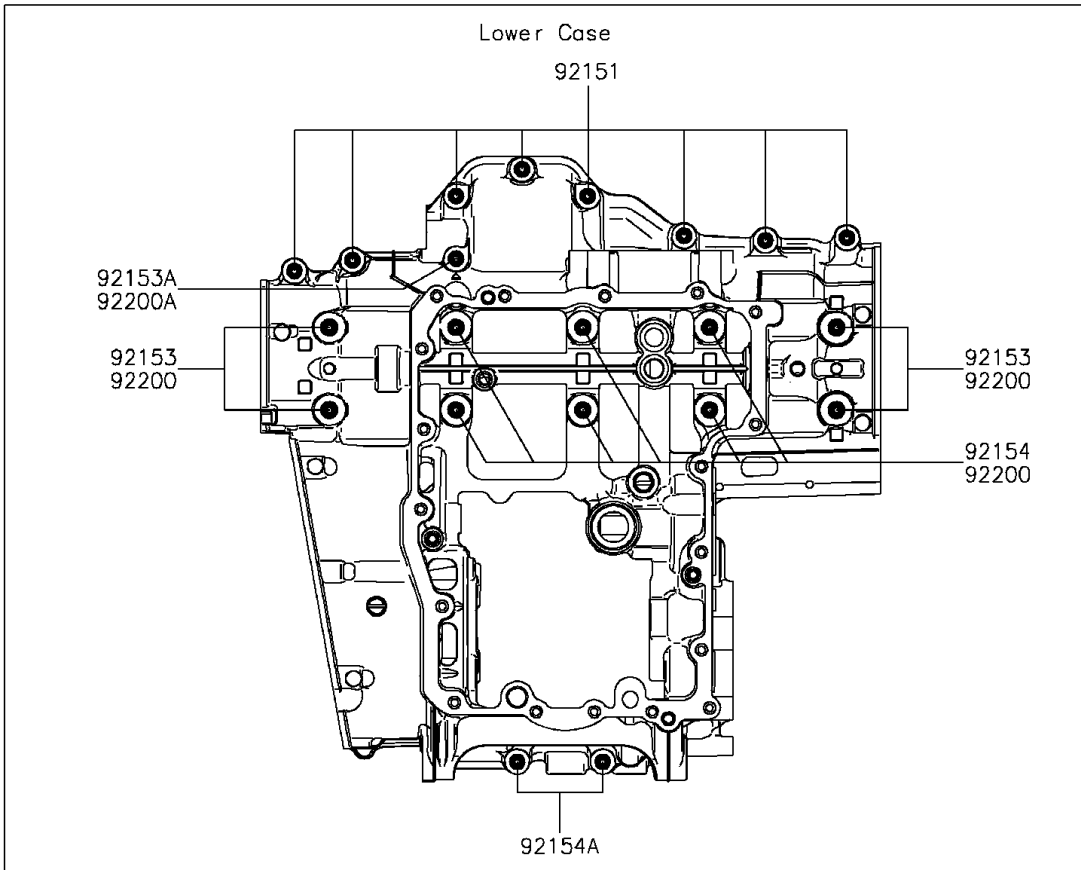

2015 Z1000 ABS PARTS DIAGRAM

Crankcase Bolt Pattern

E1412

2015 Z1000 ABS PARTS LIST

Crankcase Bolt Pattern

ITEM NAME	PART NUMBER	QUANTITY
BOLT,FLANGED,7X85 (Ref # 92150)	92150-1251	3
BOLT,8X70 (Ref # 92150A)	92150-1483	2
BOLT,6X40 (Ref # 92150B)	92150-1794	3
BOLT,FLANGED,7X45 (Ref # 92151)	92151-1539	8
BOLT,FLANGED,9X100 (Ref # 92153)	92153-0447	4
BOLT,FLANGED,7X60 (Ref # 92153A)	92153-1045	1
BOLT,FLANGED,6X68 (Ref # 92153B)	92153-1637	2
BOLT,FLANGED,9X90 (Ref # 92154)	92154-0248	6
BOLT,FLANGED,7X50 (Ref # 92154A)	92154-0372	3
WASHER,9.2X19X2.3 (Ref # 92200)	92200-0115	10
WASHER (Ref # 92200A)	92200-0556	2