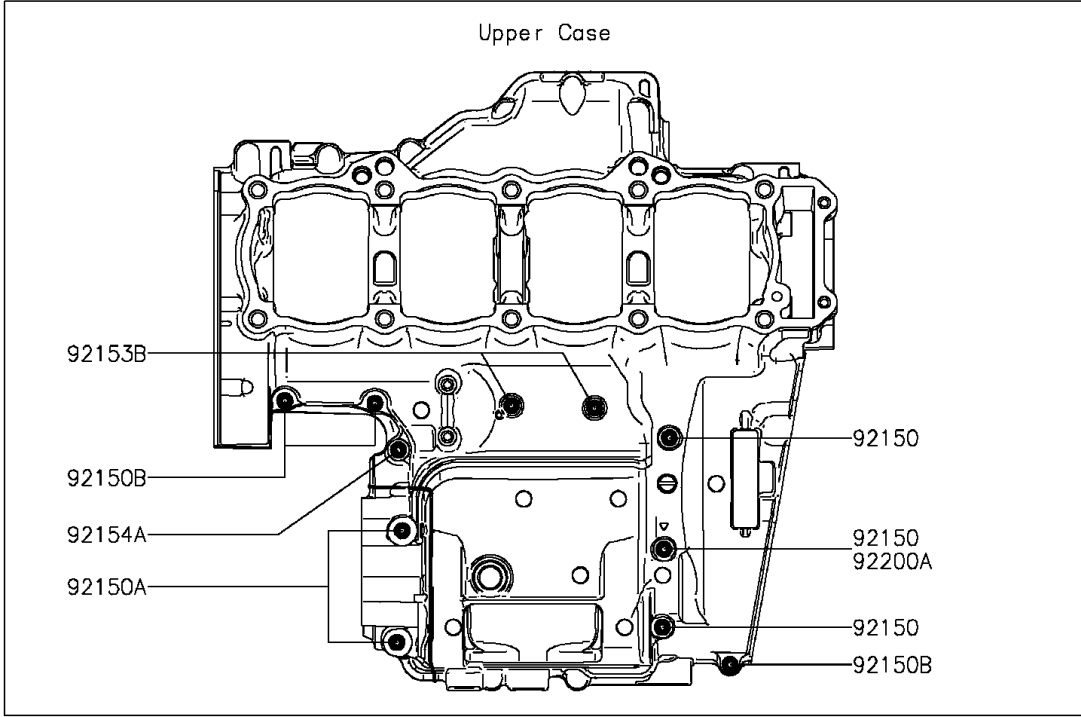

2015 Z1000 ABS PARTS DIAGRAM

Crankcase Bolt Pattern

E1412

2015 Z1000 ABS PARTS LIST

Crankcase Bolt Pattern

ITEM NAME	PART NUMBER	QUANTITY
BOLT,FLANGED,7X85 (Ref # 92150)	92150-1251	3
BOLT,8X70 (Ref # 92150A)	92150-1483	2
BOLT,6X40 (Ref # 92150B)	92150-1794	3
BOLT,FLANGED,7X45 (Ref # 92151)	92151-1539	8
BOLT,FLANGED,9X100 (Ref # 92153)	92153-0447	4
BOLT,FLANGED,7X60 (Ref # 92153A)	92153-1045	1
BOLT,FLANGED,6X68 (Ref # 92153B)	92153-1637	2
BOLT,FLANGED,9X90 (Ref # 92154)	92154-0248	6
BOLT,FLANGED,7X50 (Ref # 92154A)	92154-0372	3
WASHER,9.2X19X2.3 (Ref # 92200)	92200-0115	10
WASHER (Ref # 92200A)	92200-0556	2