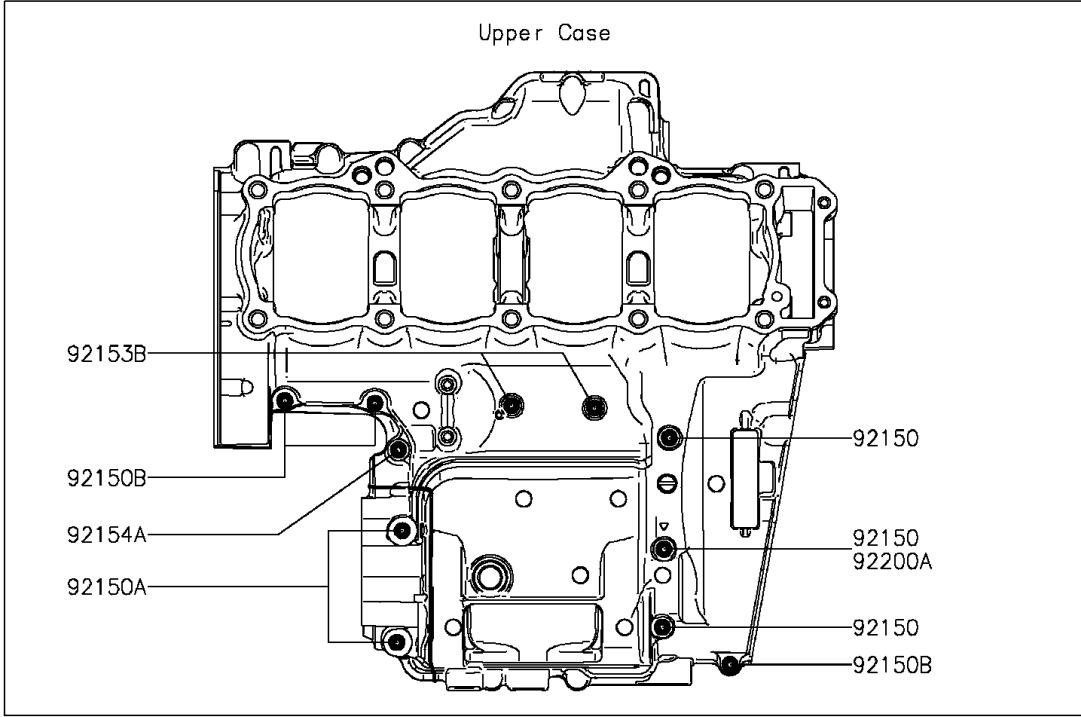

# 2016 Z1000 ABS PARTS DIAGRAM

## Crankcase Bolt Pattern

E1412

### Crankcase Bolt Pattern

ITEM NAME	PART NUMBER	QUANTITY
BOLT,FLANGED,7X85 (Ref # 92150)	92150-1251	3
BOLT,8X70 (Ref # 92150A)	92150-1483	2
BOLT,6X40 (Ref # 92150B)	92150-1794	3
BOLT,FLANGED,7X45 (Ref # 92151)	92151-1539	8
BOLT,FLANGED,9X100 (Ref # 92153)	92153-0447	4
BOLT,FLANGED,7X60 (Ref # 92153A)	92153-1045	1
BOLT,FLANGED,6X68 (Ref # 92153B)	92153-1637	2
BOLT,FLANGED,9X90 (Ref # 92154)	92154-0248	6
BOLT,FLANGED,7X50 (Ref # 92154A)	92154-0372	3
WASHER,9.2X19X2.3 (Ref # 92200)	92200-0115	10
WASHER (Ref # 92200A)	92200-0556	2