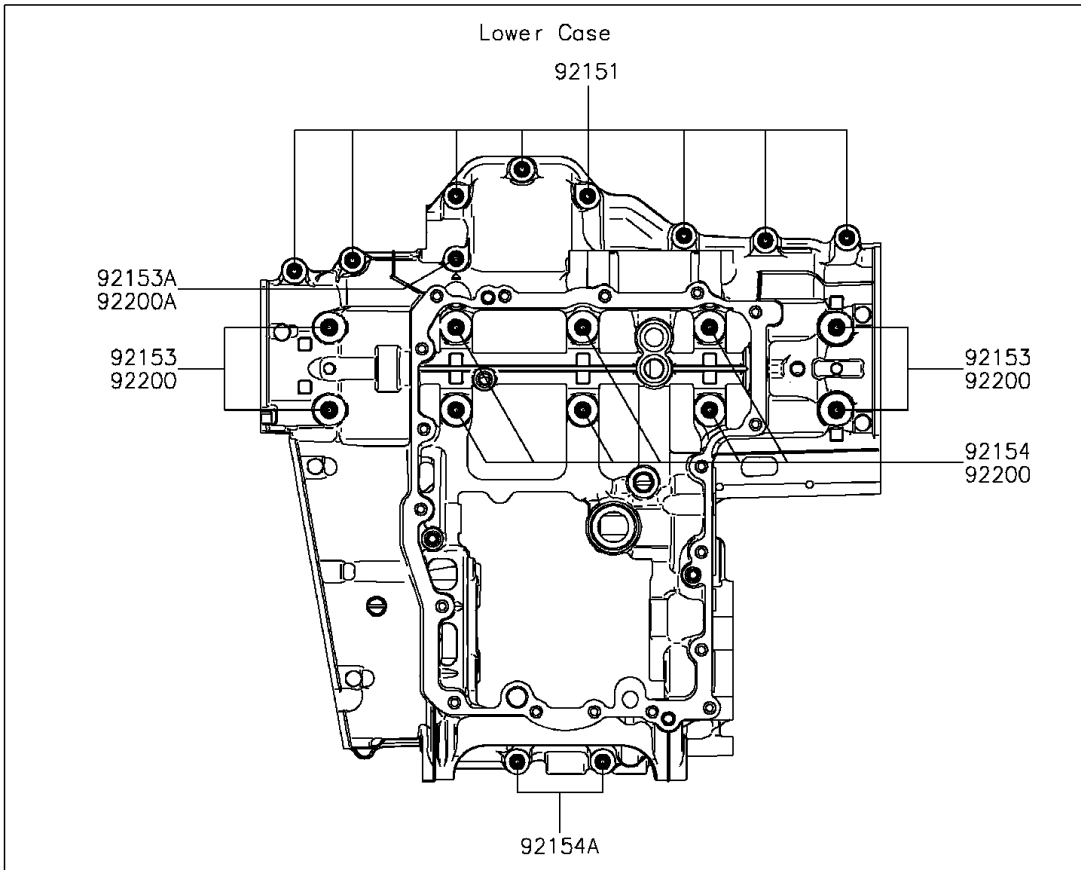

# 2016 Z1000 ABS PARTS DIAGRAM

## Crankcase Bolt Pattern

E1412

## 2016 Z1000 ABS PARTS LIST

### Crankcase Bolt Pattern

ITEM NAME	PART NUMBER	QUANTITY
BOLT,FLANGED,7X85 (Ref # 92150)	92150-1251	3
BOLT,8X70 (Ref # 92150A)	92150-1483	2
BOLT,6X40 (Ref # 92150B)	92150-1794	3
BOLT,FLANGED,7X45 (Ref # 92151)	92151-1539	8
BOLT,FLANGED,9X100 (Ref # 92153)	92153-0447	4
BOLT,FLANGED,7X60 (Ref # 92153A)	92153-1045	1
BOLT,FLANGED,6X68 (Ref # 92153B)	92153-1637	2
BOLT,FLANGED,9X90 (Ref # 92154)	92154-0248	6
BOLT,FLANGED,7X50 (Ref # 92154A)	92154-0372	3
WASHER,9.2X19X2.3 (Ref # 92200)	92200-0115	10
WASHER (Ref # 92200A)	92200-0556	2