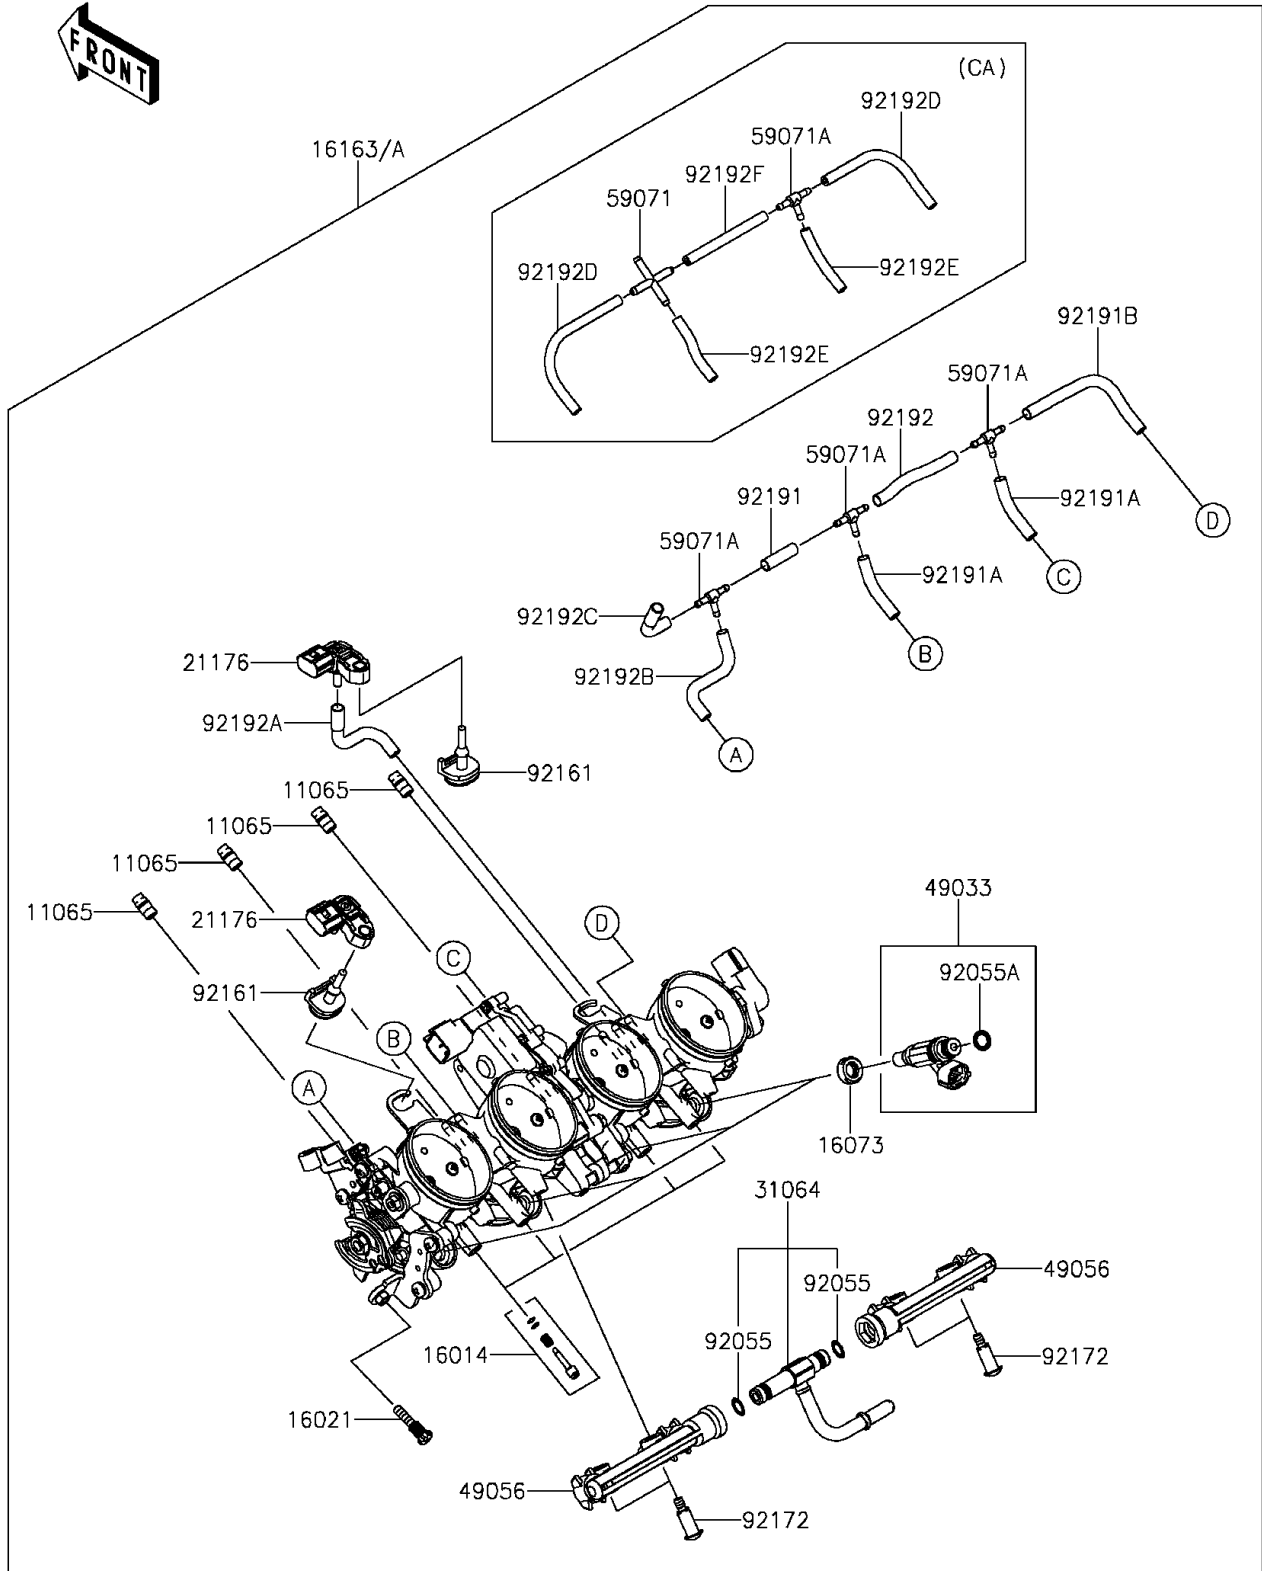

2014 Z1000 ABS PARTS DIAGRAM

Throttle

E1510

2014 Z1000 ABS PARTS LIST

Throttle

ITEM NAME	PART NUMBER	QUANTITY
SCREW-PILOT AIR (Ref # 16014)	16014-0002	4
SCREW-THROTTLE STOP (Ref # 16021)	16021-0025	1
INSULATOR (Ref # 16073)	16073-3707	4
THROTTLE-ASSY,TTK38 (Ref # 16163A)	16163-0812	1
SENSOR,PRESSURE (Ref # 21176)	21176-0111	2
PIPE-COMP,FUEL (Ref # 31064)	31064-0199	1
NOZZLE-INJECTION (Ref # 49033)	49033-0012	4
PIPE-INJECTION (Ref # 49056)	49056-0014	2
JOINT,4WAY (Ref # 59071)	59071-0014	1
RING-O (Ref # 92055)	92055-0064	2
RING-O,INJECTION NOZZLE (Ref # 92055A)	92055-1622	4
DAMPER (Ref # 92161)	92161-0673	2
SCREW,PIPE INJECTION (Ref # 92172)	92172-0064	4
TUBE,3X7X25 (Ref # 92191)	92191-0020	1
TUBE,3X7X40 (Ref # 92191A)	92191-0022	2
TUBE,3X7X100 (Ref # 92191B)	92191-0023	1
TUBE,3X7X72 (Ref # 92192)	92192-0739	1
TUBE,THROBO RH-SENSOR (Ref # 92192A)	92192-0840	1
TUBE,THROBO LH-JOINT (Ref # 92192B)	92192-0841	1
TUBE,SENSOR-JOINT (Ref # 92192C)	92192-0842	1
TUBE,3X6X100 (Ref # 92192D)	92192-1258	2
TUBE,3X6X40 (Ref # 92192E)	92192-1259	2
TUBE,3X6X70 (Ref # 92192F)	92192-1260	1