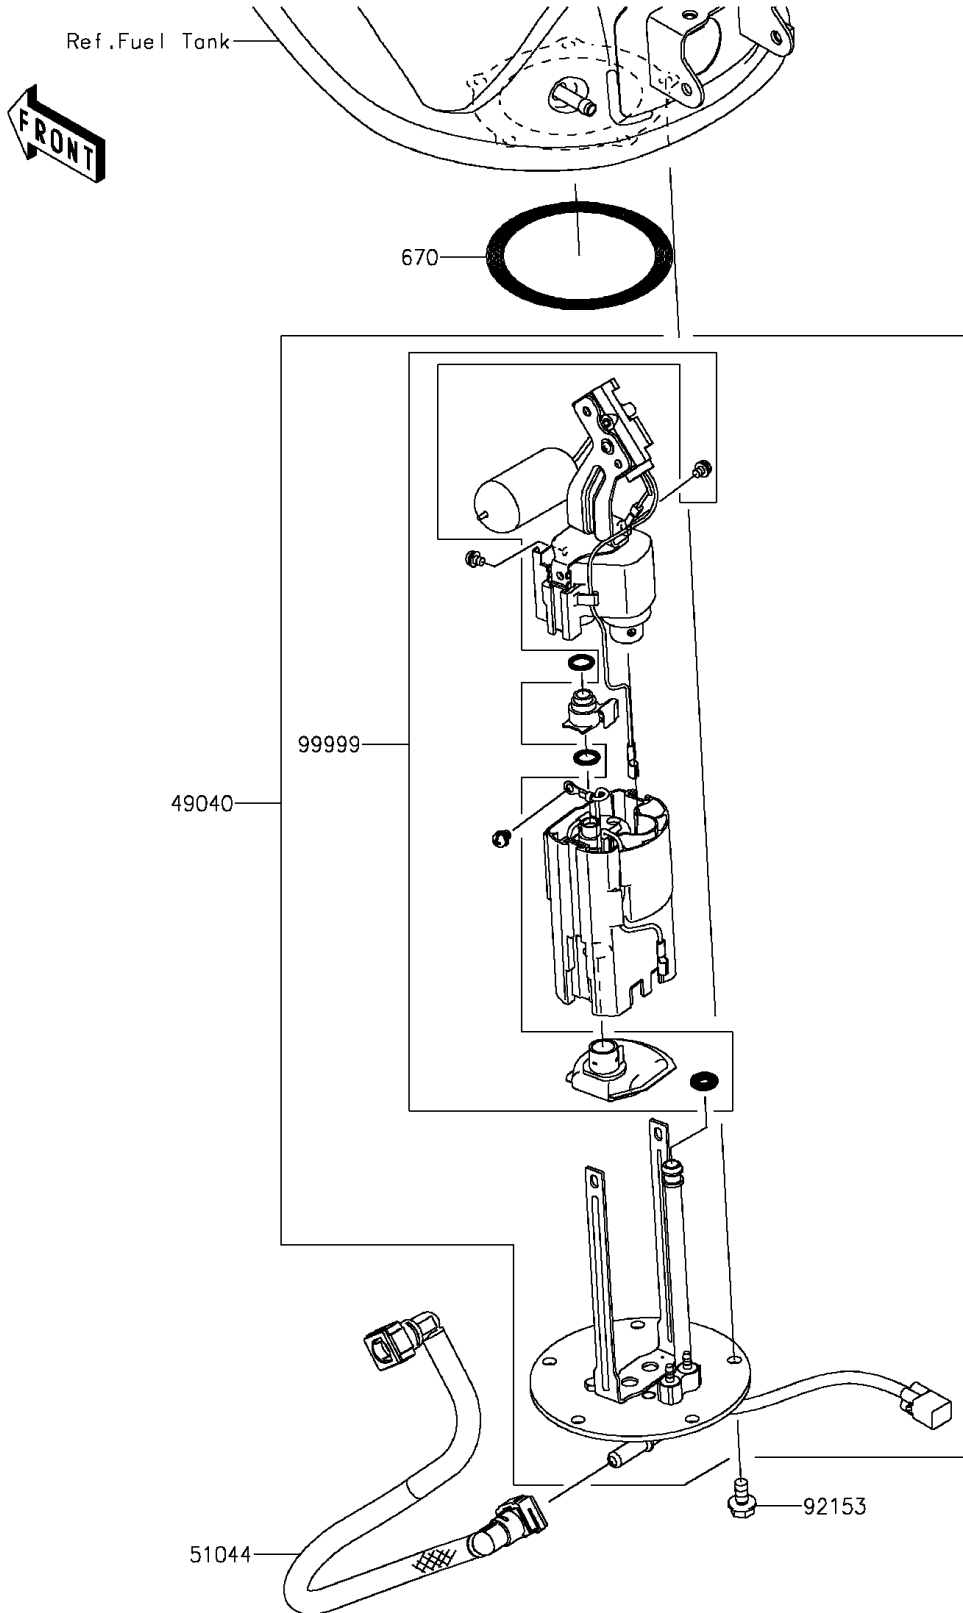

2015 Z1000 ABS PARTS DIAGRAM

Fuel Pump

E1520

2015 Z1000 ABS PARTS LIST

Fuel Pump

ITEM NAME	PART NUMBER	QUANTITY
PUMP-FUEL (Ref # 49040)	49040-0729	1
TUBE-ASSY,FUEL (Ref # 51044)	51044-0088	1
O RING (Ref # 670)	670E5075	1
BOLT,FLANGED,6X12 (Ref # 92153)	92153-1295	5
KIT,FUEL FILTER (Ref # 99999)	99999-0522	1