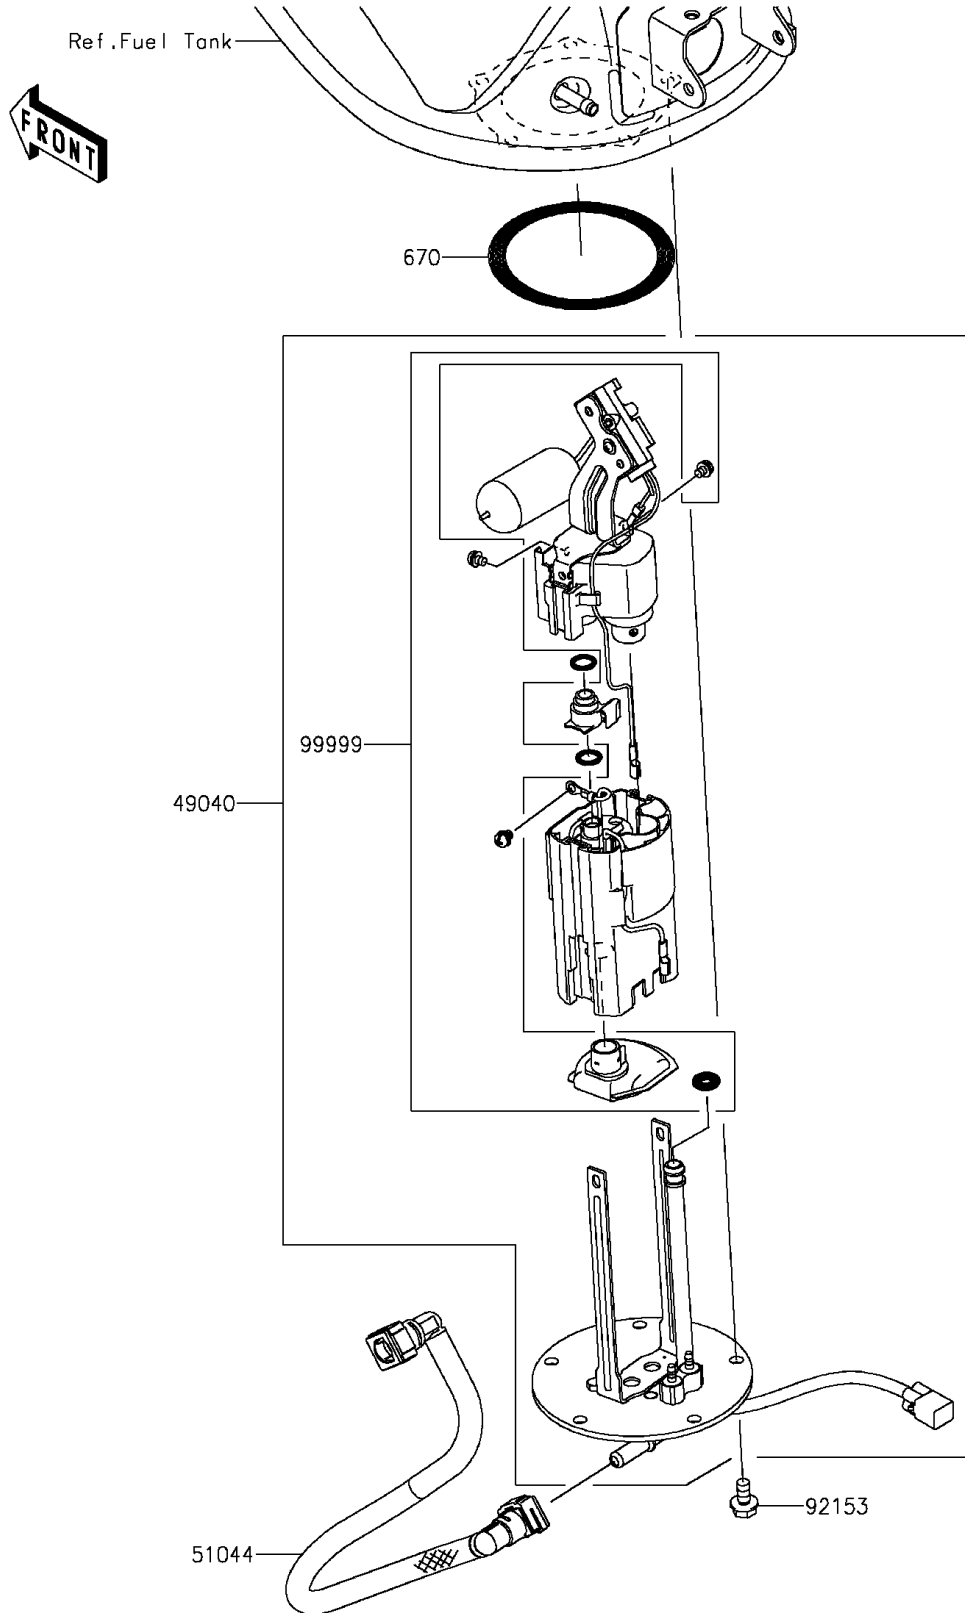

# 2015 Z1000 ABS PARTS DIAGRAM

## Fuel Pump

E1520

## 2015 Z1000 ABS PARTS LIST

### Fuel Pump

ITEM NAME	PART NUMBER	QUANTITY
PUMP-FUEL (Ref # 49040)	49040-0729	1
TUBE-ASSY,FUEL (Ref # 51044)	51044-0088	1
O RING (Ref # 670)	670E5075	1
BOLT,FLANGED,6X12 (Ref # 92153)	92153-1295	5
KIT,FUEL FILTER (Ref # 99999)	99999-0522	1