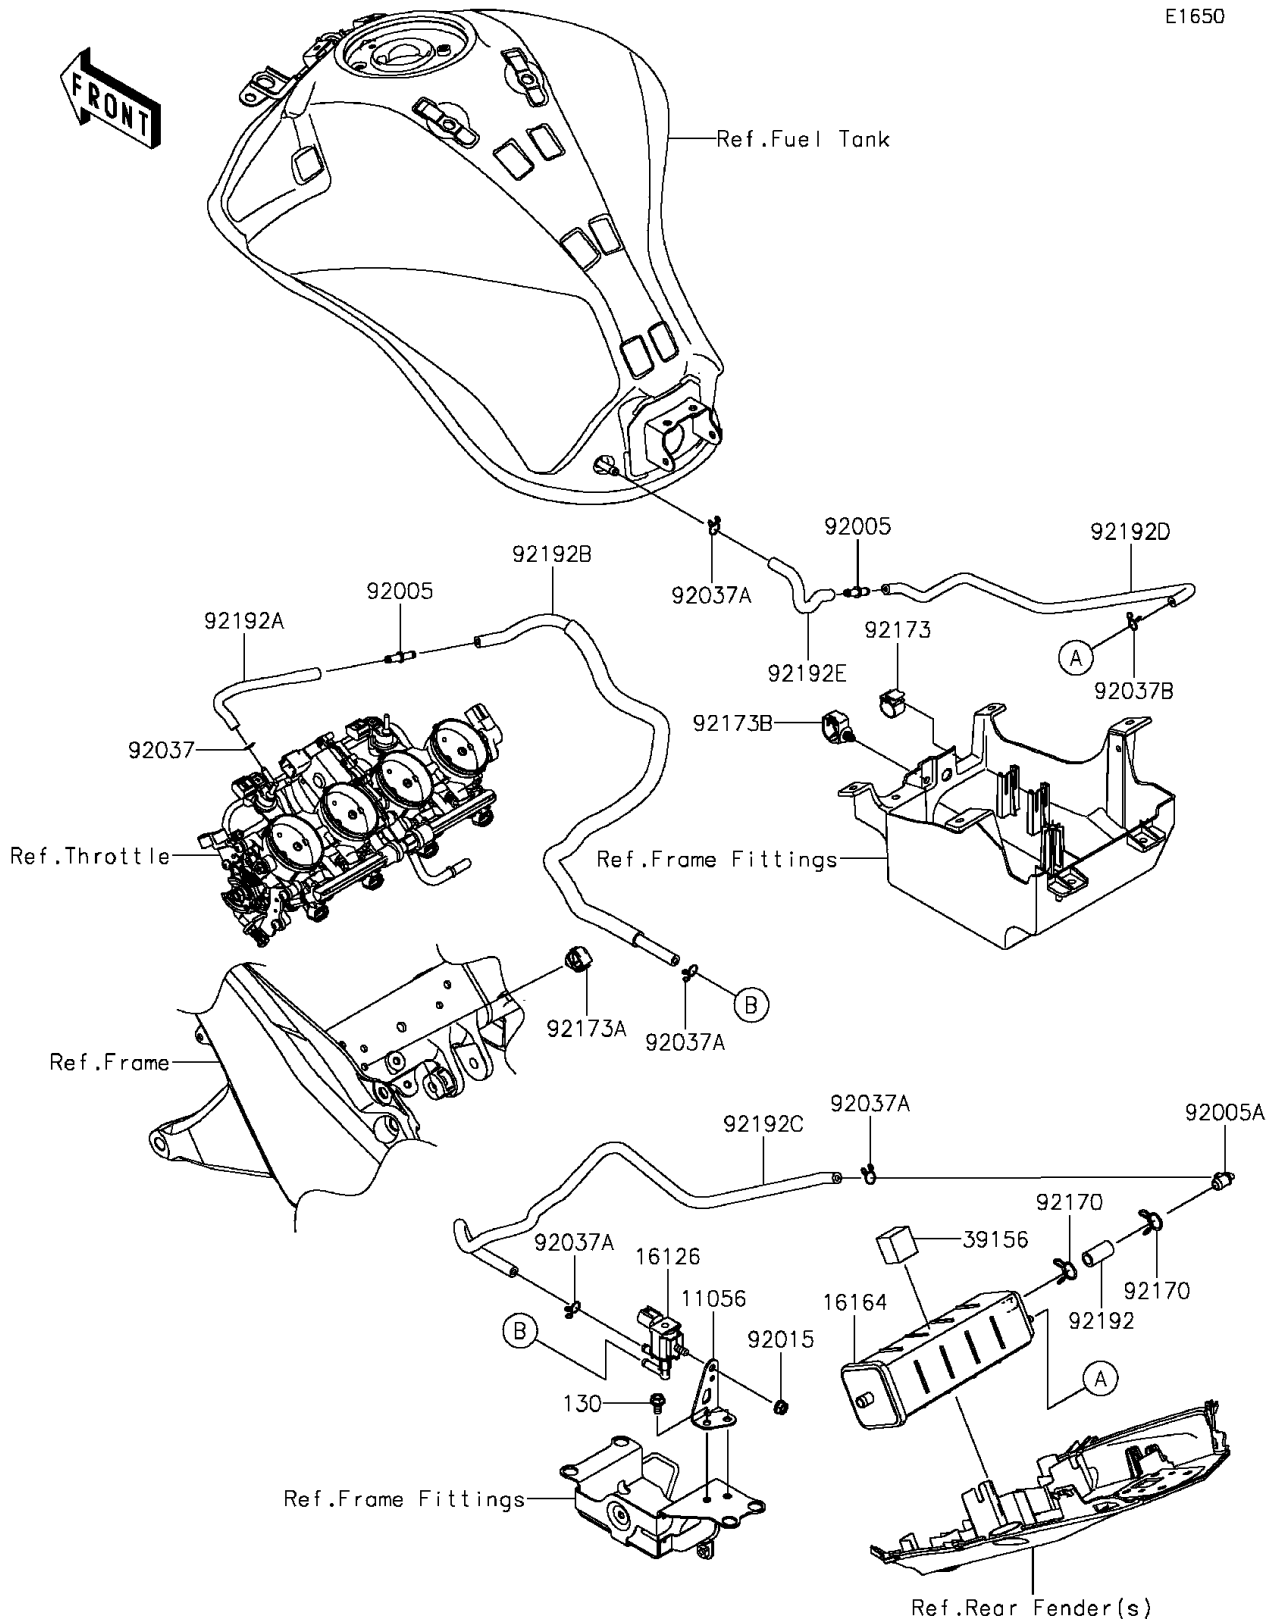

2015 Z1000 ABS PARTS DIAGRAM

Fuel Evaporative System(CA)

E1650

2015 Z1000 ABS PARTS LIST

Fuel Evaporative System(CA)

ITEM NAME	PART NUMBER	QUANTITY
BRACKET,VALVE (Ref # 11056)	11056-2480	1
BOLT-FLANGED,6X12 (Ref # 130)	130BA0612	2
VALVE,SOLENOID (Ref # 16126)	16126-0705	1
CANISTER (Ref # 16164)	16164-0009	1
PAD,CANISTER (Ref # 39156)	39156-1774	1
FITTING (Ref # 92005)	92005-0721	2
FITTING (Ref # 92005A)	92005-0753	1
NUT,FLANGED,6MM (Ref # 92015)	92015-1367	1
CLAMP,TUBE (Ref # 92037)	92037-010	1
CLAMP,TUBE (Ref # 92037A)	92037-147	4
CLAMP (Ref # 92037B)	92037-1712	1
CLAMP (Ref # 92170)	92170-1695	2
CLAMP,CLIP (Ref # 92173)	92173-0127	1
CLAMP,12MM DIA. (Ref # 92173A)	92173-0736	1
CLAMP (Ref # 92173B)	92173-0861	1
TUBE,9X14.4X30 (Ref # 92192)	92192-1148	1
TUBE,THROTTLE-FITTING(VALVE) (Ref # 92192A)	92192-1279	1
TUBE,FITTING(THROTTLE)-VALVE (Ref # 92192B)	92192-1288	1
TUBE,VALVE-CANISTER (Ref # 92192C)	92192-1289	1
TUBE,CANISTER-FITTING(TANK) (Ref # 92192D)	92192-1378	1
TUBE,FITTING(CANISTER)-TANK (Ref # 92192E)	92192-1379	1